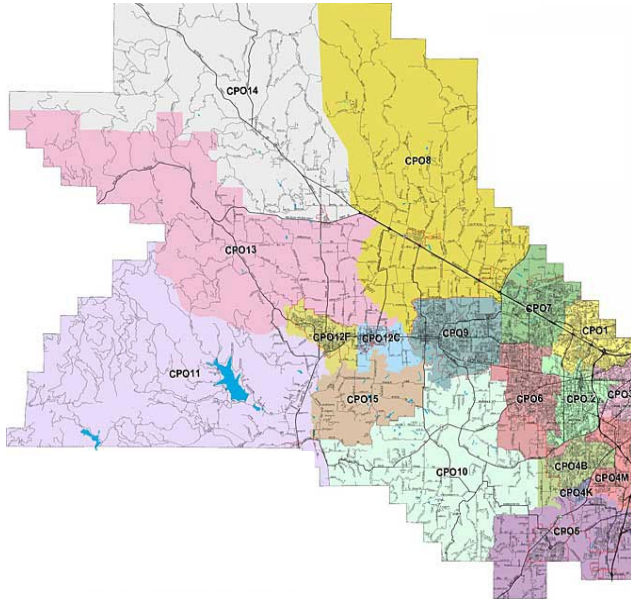

Program Service Area

Education and Outreach serves all of Washington County, except for the City of Beaverton.

725
square miles

43,500
businesses

600,000
community members

Equity and Inclusion

- Bilingual English/Spanish service
- Safe harbor languages
- Community-led and community-provided education
- Community partnerships
- Applying an equity lens