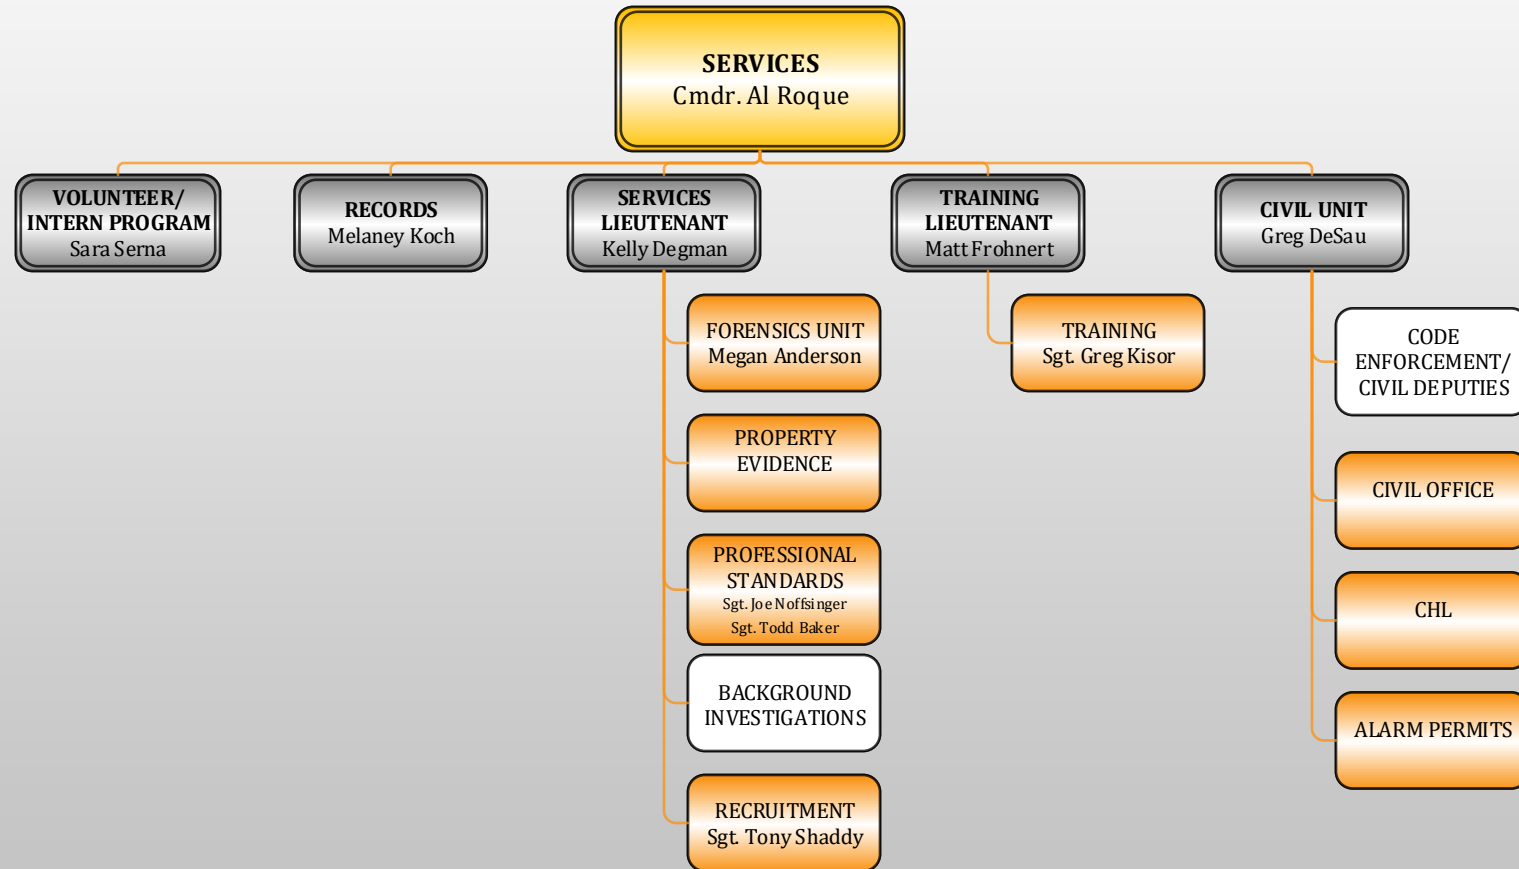

Washington County Sheriff's Office ORGANIZATIONAL CHART

AGENCY COMMUNICATIONS LEGEND

Tier 1: (Black): Exec Staff

Tier 2: (Yellow): Command Staff

Tier 3: (Gray): Mid-Managers

Washington County Sheriff's Office

BUSINESS OPERATIONS

AGENCY COMMUNICATIONS LEGEND

Tier 1: (Yellow): Command Staff
 Tier 2: (Gray): Mid-Managers
 Tier 3: (Orange): Sergeants/Civilian Supervisors
 Tier 4: (White): All Internal

Washington County Sheriff's Office

SERVICES

AGENCY COMMUNICATIONS LEGEND

Tier 1: (Yellow): Command Staff
Tier 2: (Gray): Mid-Managers
Tier 3: (Orange): Sergeants/Civilian Supervisors
Tier 4: (White): All Internal

Washington County Sheriff's Office

JAIL DIVISION

AGENCY COMMUNICATIONS LEGEND

- Tier 1: (Yellow): Command Staff
- Tier 2: (Gray): Mid-Managers
- Tier 3: (Orange): Sergeants/Civilian Supervisors
- Tier 4: (White): All Internal

Washington County Sheriff's Office INVESTIGATIONS