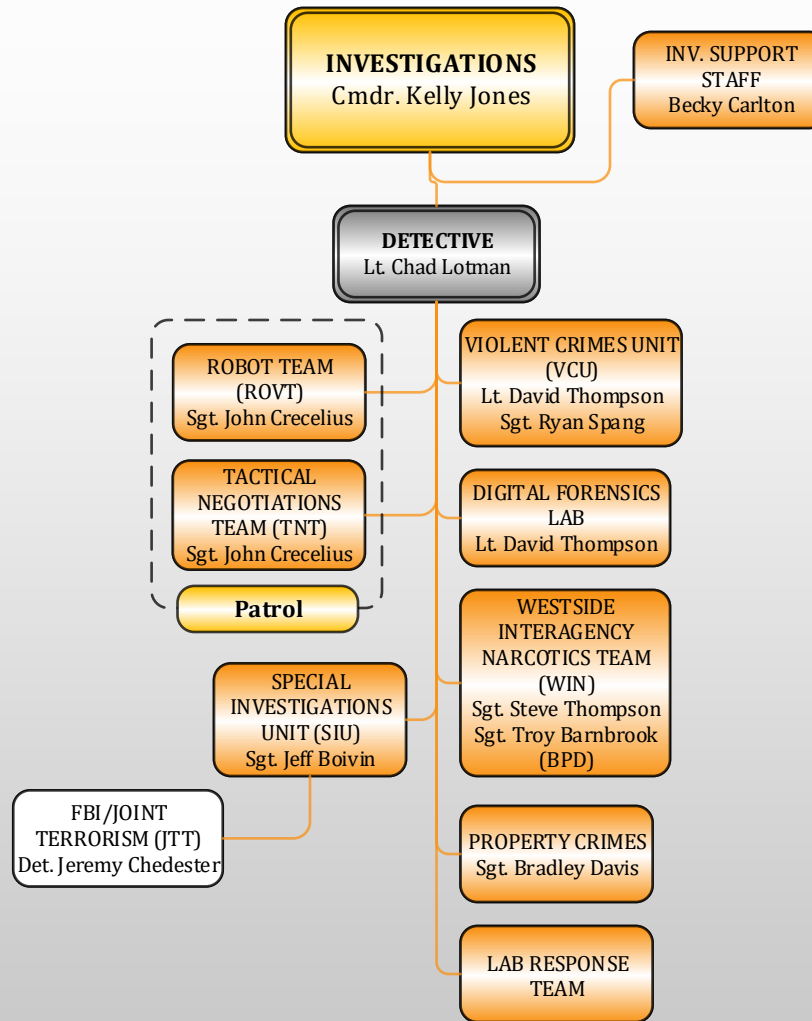

Washington County Sheriff's Office ORGANIZATIONAL CHART

AGENCY COMMUNICATIONS LEGEND

Tier 1: (Black): Exec Staff

Tier 2: (Yellow): Command Staff

Tier 3: (Gray): Mid-Managers

Washington County Sheriff's Office

SERVICES

AGENCY COMMUNICATIONS LEGEND

Tier 1: (Yellow): Command Staff
Tier 2: (Gray): Mid-Managers
Tier 3: (Orange): Sergeants/Civilian Supervisors
Tier 4: (White): All Internal

Washington County Sheriff's Office

JAIL DIVISION

AGENCY COMMUNICATIONS LEGEND

- Tier 1: (Yellow): Command Staff
- Tier 2: (Gray): Mid-Managers
- Tier 3: (Orange): Sergeants/Civilian Supervisors
- Tier 4: (White): All Internal

Washington County Sheriff's Office INVESTIGATIONS

AGENCY COMMUNICATIONS LEGEND

Tier 1: (Yellow): Command Staff
Tier 2: (Gray): Mid-Managers
Tier 3: (Orange): Sergeants/Civilian Supervisors
Tier 4: (White): All Internal

[Back to Main Page](#)

Washington County Sheriff's Office