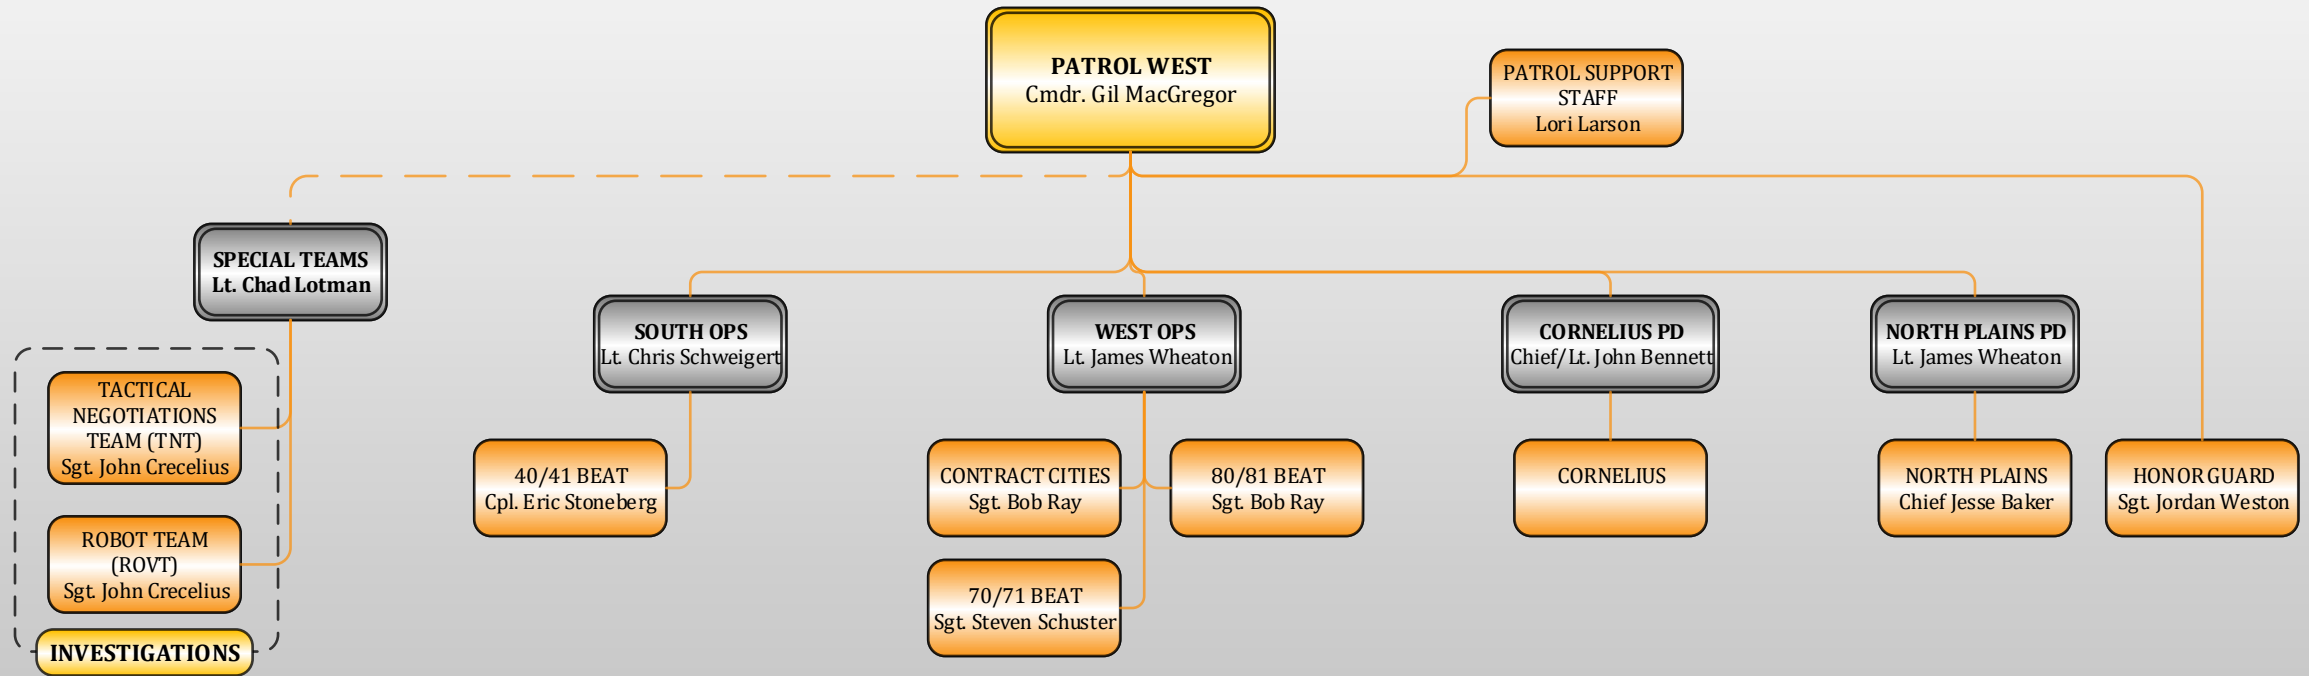

JAIL DIVISION

AGENCY COMMUNICATIONS LEGEND

- Tier 1: (Yellow): Command Staff
- Tier 2: (Gray): Mid-Managers
- Tier 3: (Orange): Sergeants/Civilian Supervisors
- Tier 4: (White): All Internal

Washington County Sheriff's Office INVESTIGATIONS

AGENCY COMMUNICATIONS LEGEND

Tier 1: (Yellow): Command Staff
Tier 2: (Gray): Mid-Managers
Tier 3: (Orange): Sergeants/Civilian Supervisors
Tier 4: (White): All Internal

[Back to Main Page](#)

Washington County Sheriff's Office

PATROL - WEST

AGENCY COMMUNICATIONS LEGEND

Tier 1: (Yellow): Command Staff
Tier 2: (Gray): Mid-Managers
Tier 3: (Orange): Sergeants/Civilian Supervisors
Tier 4: (White): All Internal

[Back to Main Page](#)

Washington County Sheriff's Office

PATROL - EAST

AGENCY COMMUNICATIONS LEGEND

Tier 1: (Yellow): Command Staff
Tier 2: (Gray): Mid-Managers
Tier 3: (Orange): Sergeants/Civilian Supervisors
Tier 4: (White): All Internal