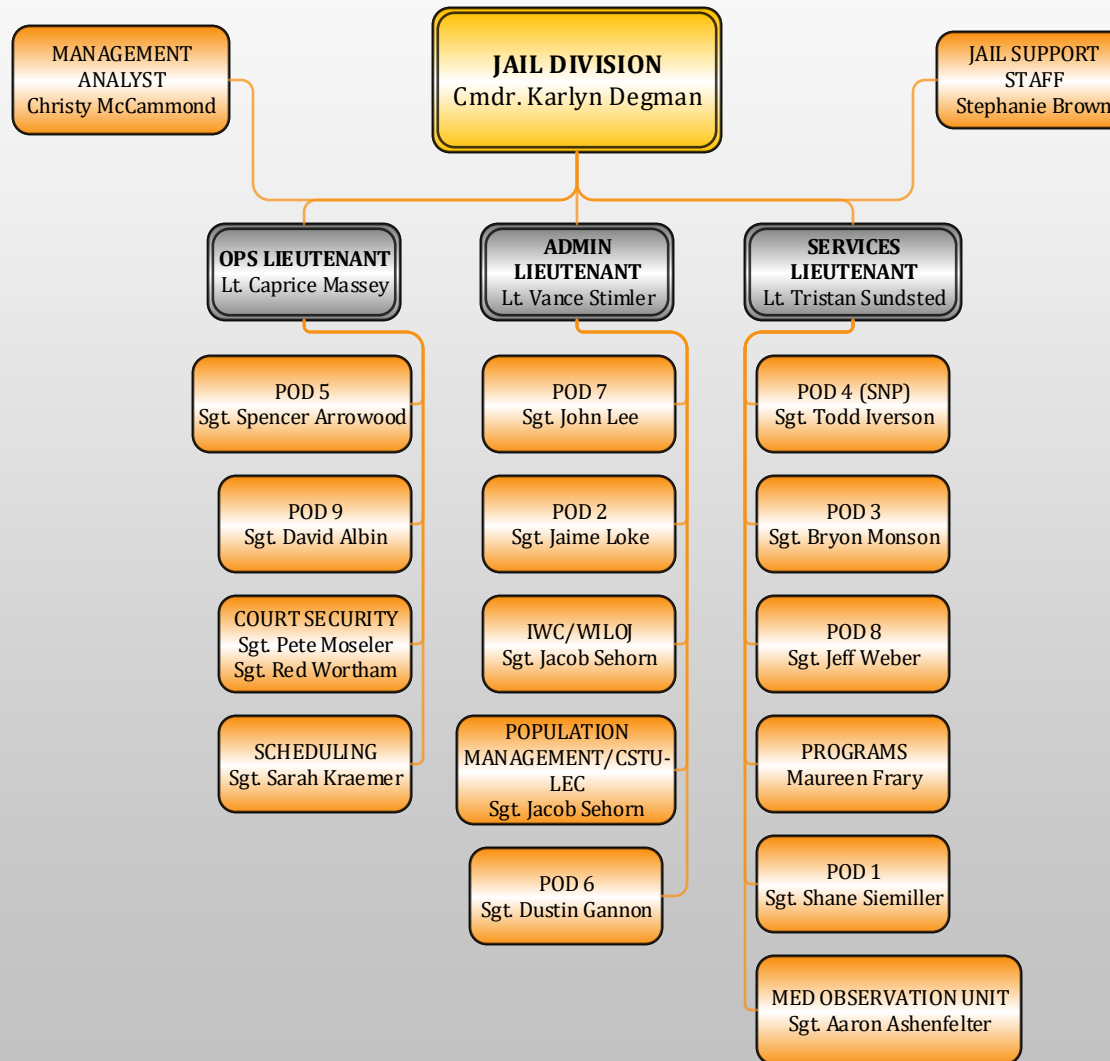

BUSINESS OPERATIONS

AGENCY COMMUNICATIONS LEGEND

Tier 1: (Yellow): Command Staff
 Tier 2: (Gray): Mid-Managers
 Tier 3: (Orange): Sergeants/Civilian Supervisors
 Tier 4: (White): All Internal

Washington County Sheriff's Office

SERVICES

AGENCY COMMUNICATIONS LEGEND

Tier 1: (Yellow): Command Staff
Tier 2: (Gray): Mid-Managers
Tier 3: (Orange): Sergeants/Civilian Supervisors
Tier 4: (White): All Internal

Washington County Sheriff's Office

JAIL DIVISION

AGENCY COMMUNICATIONS LEGEND

- Tier 1: (Yellow): Command Staff
- Tier 2: (Gray): Mid-Managers
- Tier 3: (Orange): Sergeants/Civilian Supervisors
- Tier 4: (White): All Internal

Washington County Sheriff's Office INVESTIGATIONS