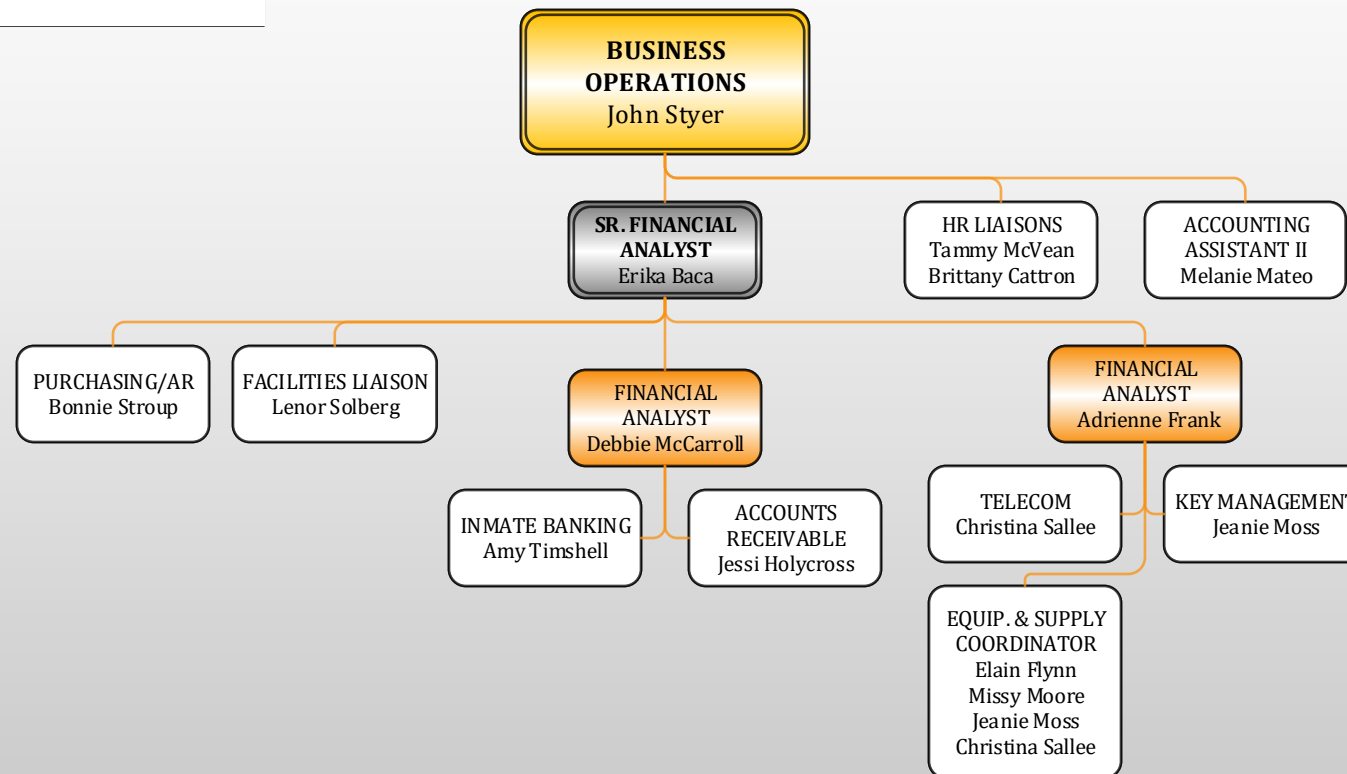

Washington County Sheriff's Office ORGANIZATIONAL CHART

AGENCY COMMUNICATIONS LEGEND

Tier 1: (Black): Exec Staff

Tier 2: (Yellow): Command Staff

Tier 3: (Gray): Mid-Managers

Washington County Sheriff's Office

BUSINESS OPERATIONS

AGENCY COMMUNICATIONS LEGEND

Tier 1: (Yellow): Command Staff
 Tier 2: (Gray): Mid-Managers
 Tier 3: (Orange): Sergeants/Civilian Supervisors
 Tier 4: (White): All Internal

Washington County Sheriff's Office

SERVICES

AGENCY COMMUNICATIONS LEGEND

Tier 1: (Yellow): Command Staff
Tier 2: (Gray): Mid-Managers
Tier 3: (Orange): Sergeants/Civilian Supervisors
Tier 4: (White): All Internal

Washington County Sheriff's Office

JAIL DIVISION

AGENCY COMMUNICATIONS LEGEND

- Tier 1: (Yellow): Command Staff
- Tier 2: (Gray): Mid-Managers
- Tier 3: (Orange): Sergeants/Civilian Supervisors
- Tier 4: (White): All Internal

Washington County Sheriff's Office INVESTIGATIONS