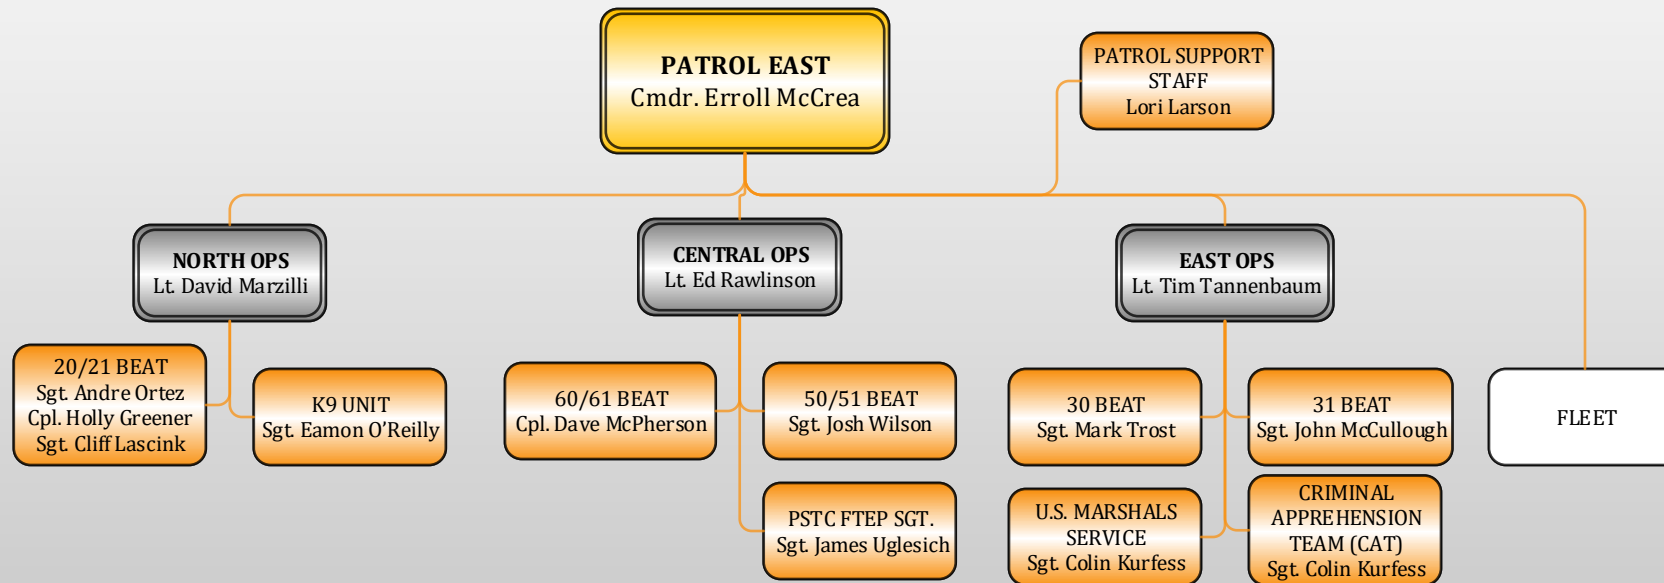

PATROL - WEST

AGENCY COMMUNICATIONS LEGEND

Tier 1: (Yellow): Command Staff
Tier 2: (Gray): Mid-Managers
Tier 3: (Orange): Sergeants/Civilian Supervisors
Tier 4: (White): All Internal

[Back to Main Page](#)

Washington County Sheriff's Office

PATROL - EAST

AGENCY COMMUNICATIONS LEGEND

Tier 1: (Yellow): Command Staff
Tier 2: (Gray): Mid-Managers
Tier 3: (Orange): Sergeants/Civilian Supervisors
Tier 4: (White): All Internal