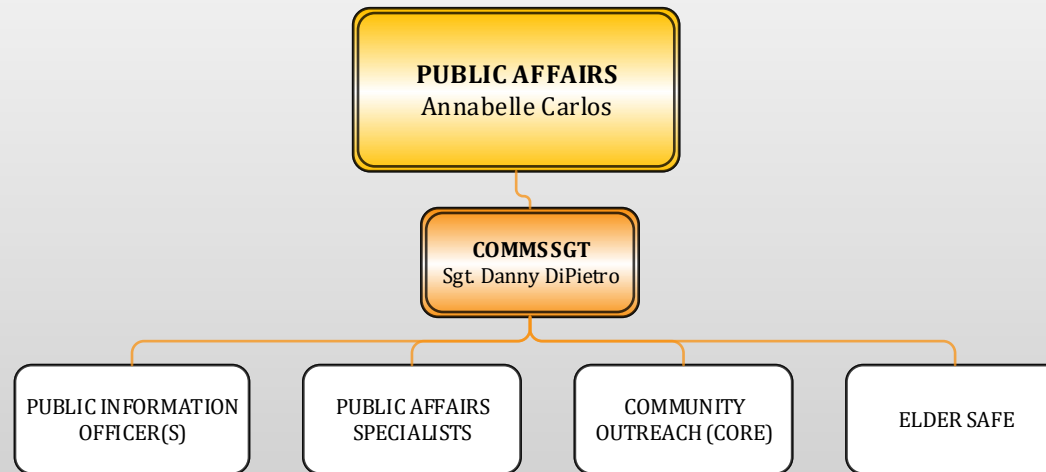

PATROL - WEST

AGENCY COMMUNICATIONS LEGEND

Tier 1: (Yellow): Command Staff
Tier 2: (Gray): Mid-Managers
Tier 3: (Orange): Sergeants/Civilian Supervisors
Tier 4: (White): All Internal

[Back to Main Page](#)

Washington County Sheriff's Office

PATROL - EAST

AGENCY COMMUNICATIONS LEGEND

Tier 1: (Yellow): Command Staff
Tier 2: (Gray): Mid-Managers
Tier 3: (Orange): Sergeants/Civilian Supervisors
Tier 4: (White): All Internal

[Back to Main Page](#)

Washington County Sheriff's Office

PUBLIC AFFAIRS

AGENCY COMMUNICATIONS LEGEND
Tier 1: (Yellow): Command Staff
Tier 2: (Gray): Mid-Managers
Tier 3: (Orange): Sergeants/Civilian Supervisors
Tier 4: (White): All Internal