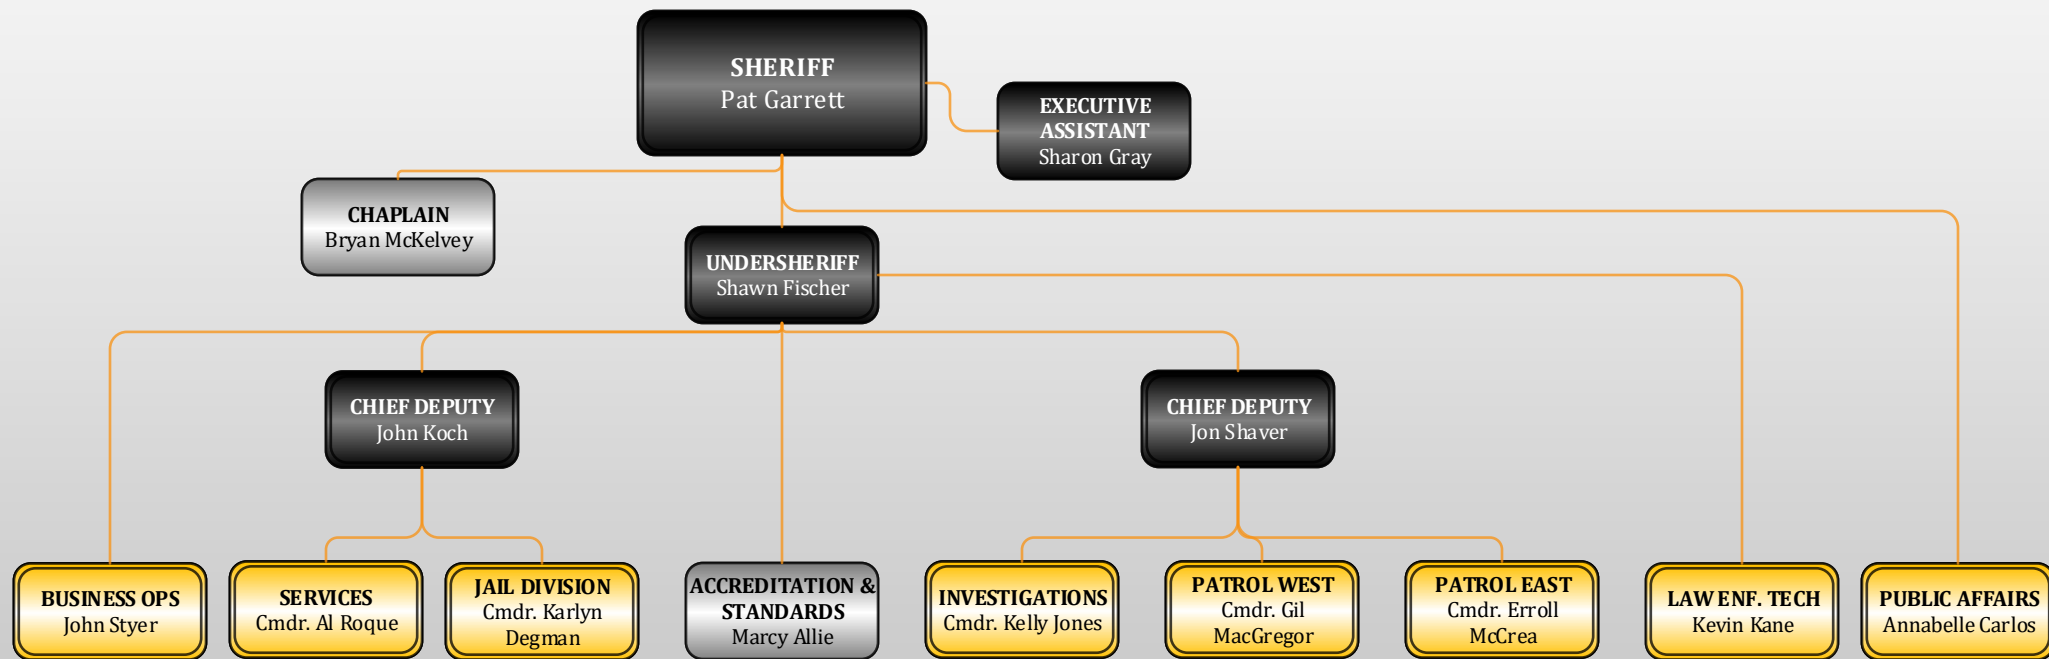

Washington County Sheriff's Office ORGANIZATIONAL CHART

AGENCY COMMUNICATIONS LEGEND

Tier 1: (Black): Exec Staff

Tier 2: (Yellow): Command Staff

Tier 3: (Gray): Mid-Managers

Washington County Sheriff's Office

BUSINESS OPERATIONS

AGENCY COMMUNICATIONS LEGEND

Tier 1: (Yellow): Command Staff
 Tier 2: (Gray): Mid-Managers
 Tier 3: (Orange): Sergeants/Civilian Supervisors
 Tier 4: (White): All Internal

Washington County Sheriff's Office

SERVICES

AGENCY COMMUNICATIONS LEGEND

Tier 1: (Yellow): Command Staff
Tier 2: (Gray): Mid-Managers
Tier 3: (Orange): Sergeants/Civilian Supervisors
Tier 4: (White): All Internal

Washington County Sheriff's Office

JAIL DIVISION

AGENCY COMMUNICATIONS LEGEND

- Tier 1: (Yellow): Command Staff
- Tier 2: (Gray): Mid-Managers
- Tier 3: (Orange): Sergeants/Civilian Supervisors
- Tier 4: (White): All Internal

Washington County Sheriff's Office INVESTIGATIONS