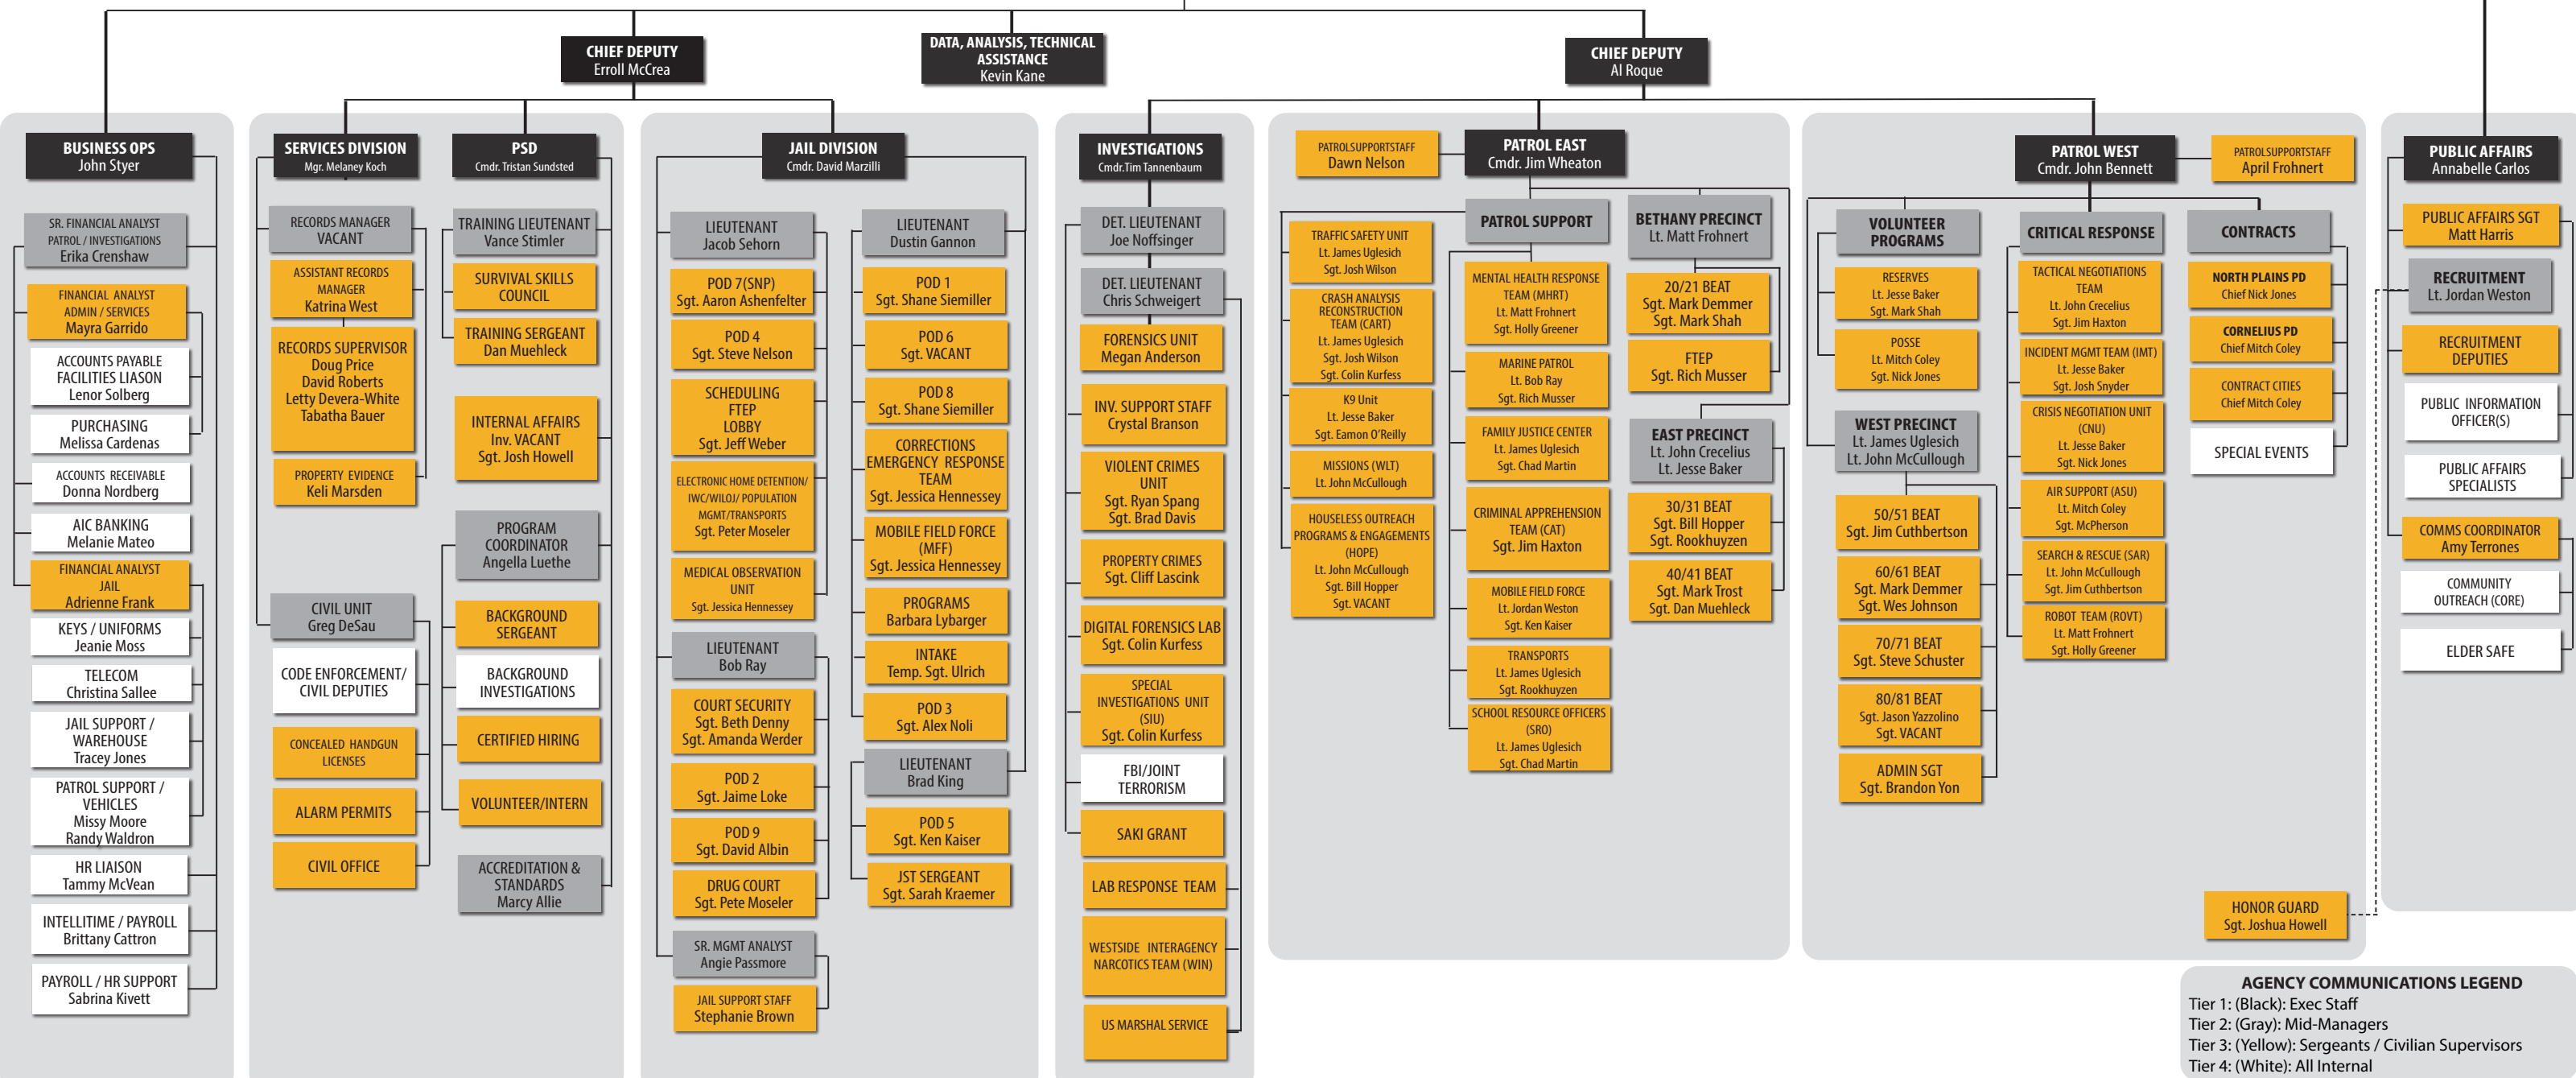

# WASHINGTON COUNTY SHERIFF'S OFFICE ORGANIZATIONAL CHART

In Support of the Washington County Communities We Serve

# SHERIFF

WASHINGTON COUNTY

**AGENCY COMMUNICATIONS LEGEND**  
 Tier 1: (Black): Exec Staff  
 Tier 2: (Gray): Mid-Managers  
 Tier 3: (Yellow): Sergeants / Civilian Supervisors  
 Tier 4: (White): All Internal