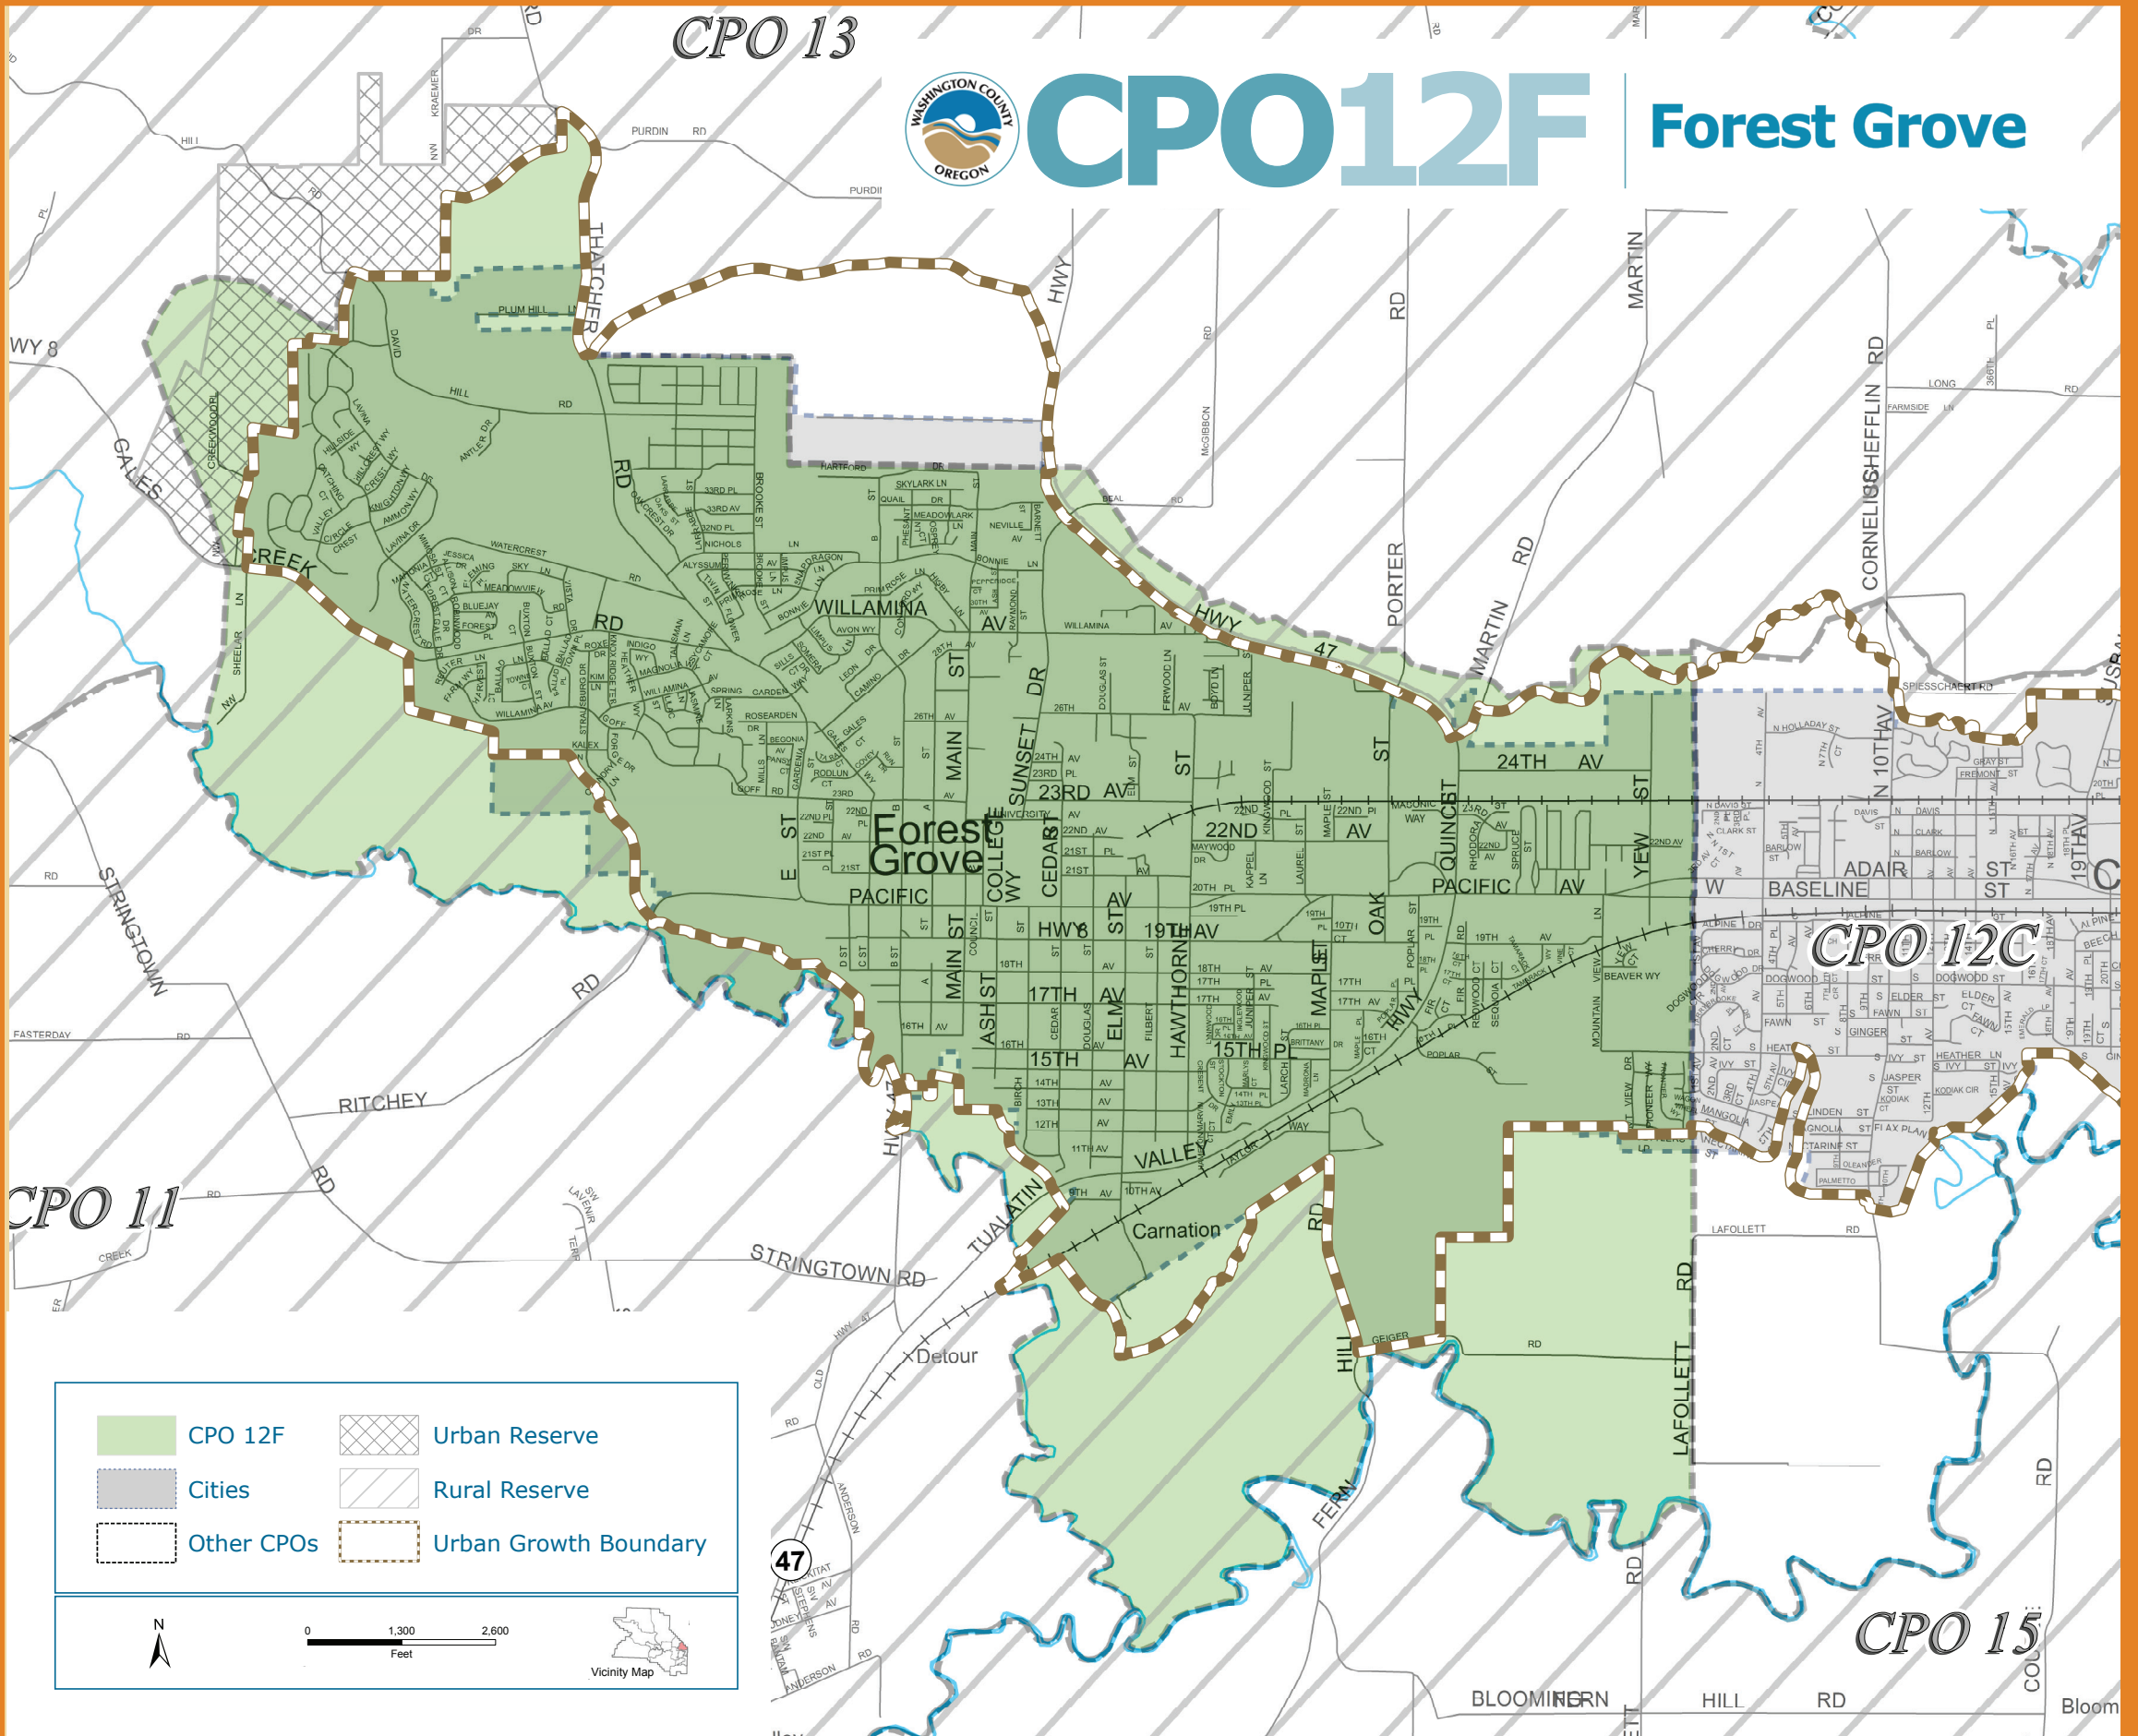

CPO 13

CPO 12F

Forest Grove

- | | | | |
|--|------------|--|-----------------------|
| | CPO 12F | | Urban Reserve |
| | Cities | | Rural Reserve |
| | Other CPOs | | Urban Growth Boundary |

0 1,300 2,600 Feet

Vicinity Map

CPO 15