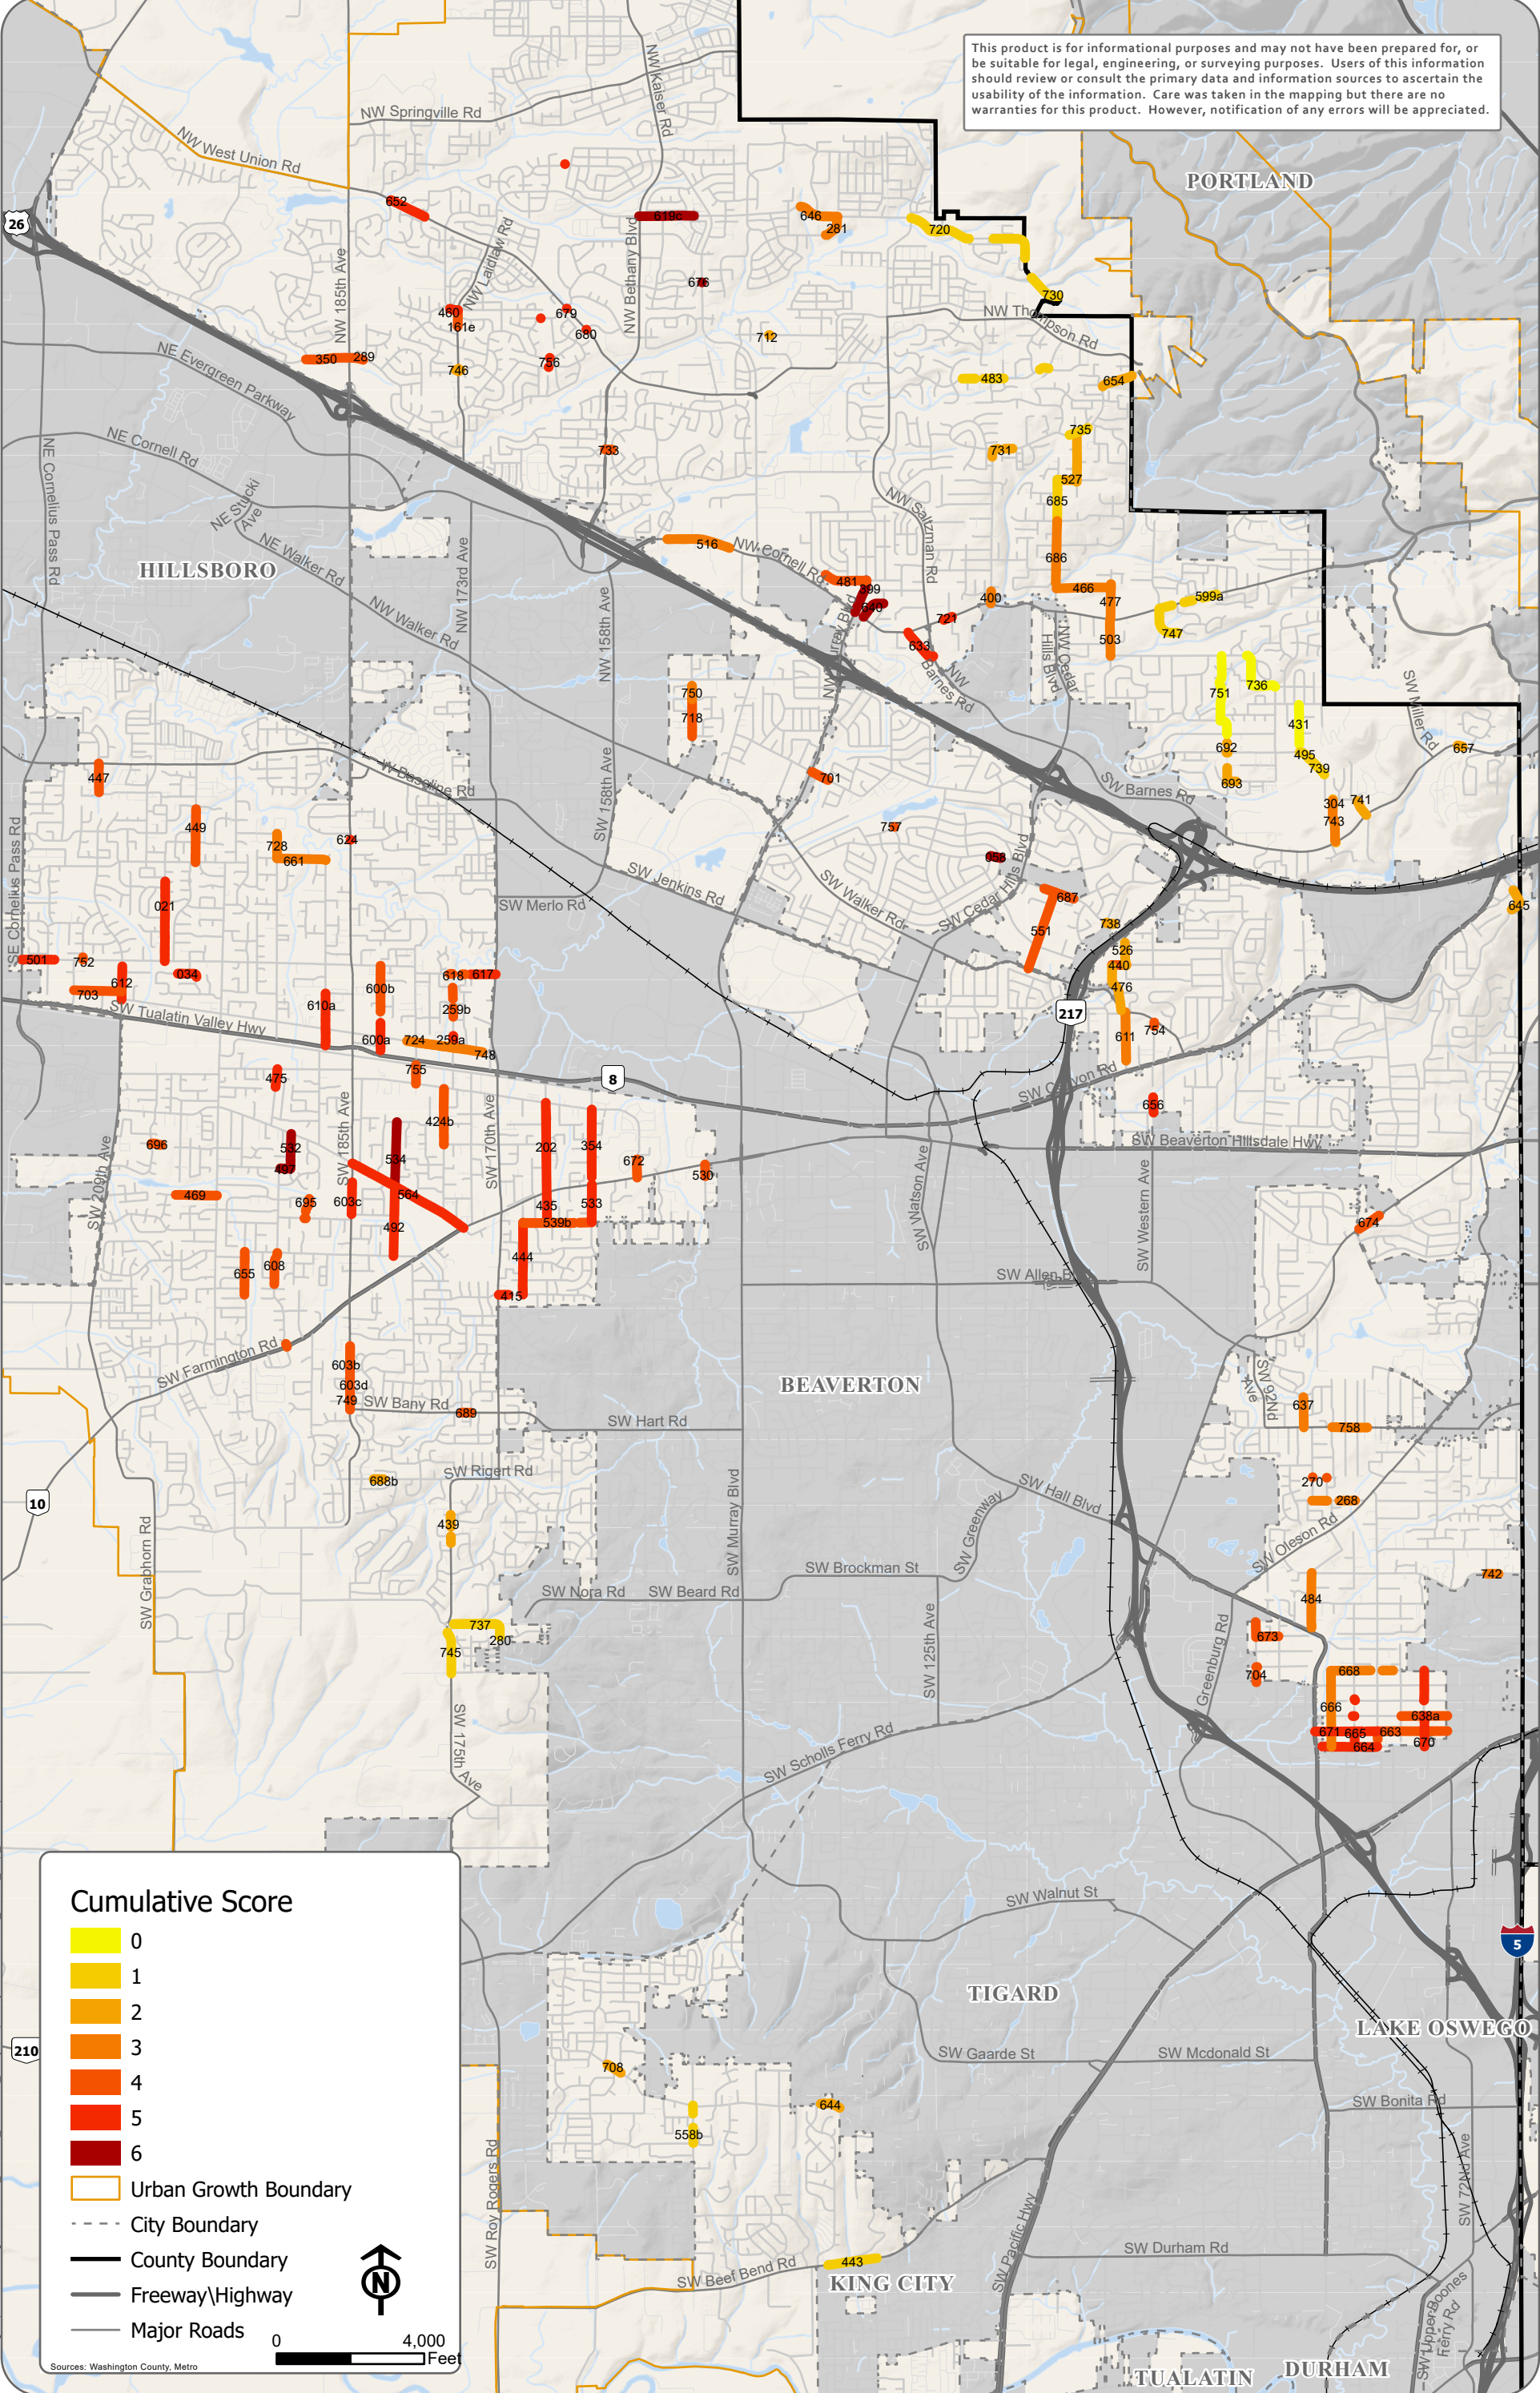

URMD Candidate Cumulative Scoring

This product is for informational purposes and may not have been prepared for, or be suitable for legal, engineering, or surveying purposes. Users of this information should review or consult the primary data and information sources to ascertain the usability of the information. Care was taken in the mapping but there are no warranties for this product. However, notification of any errors will be appreciated.

Cumulative Score

-  Urban Growth Boundary
-  City Boundary
-  County Boundary
-  Freeway/Highway
-  Major Roads

Sources: Washington County, Metro