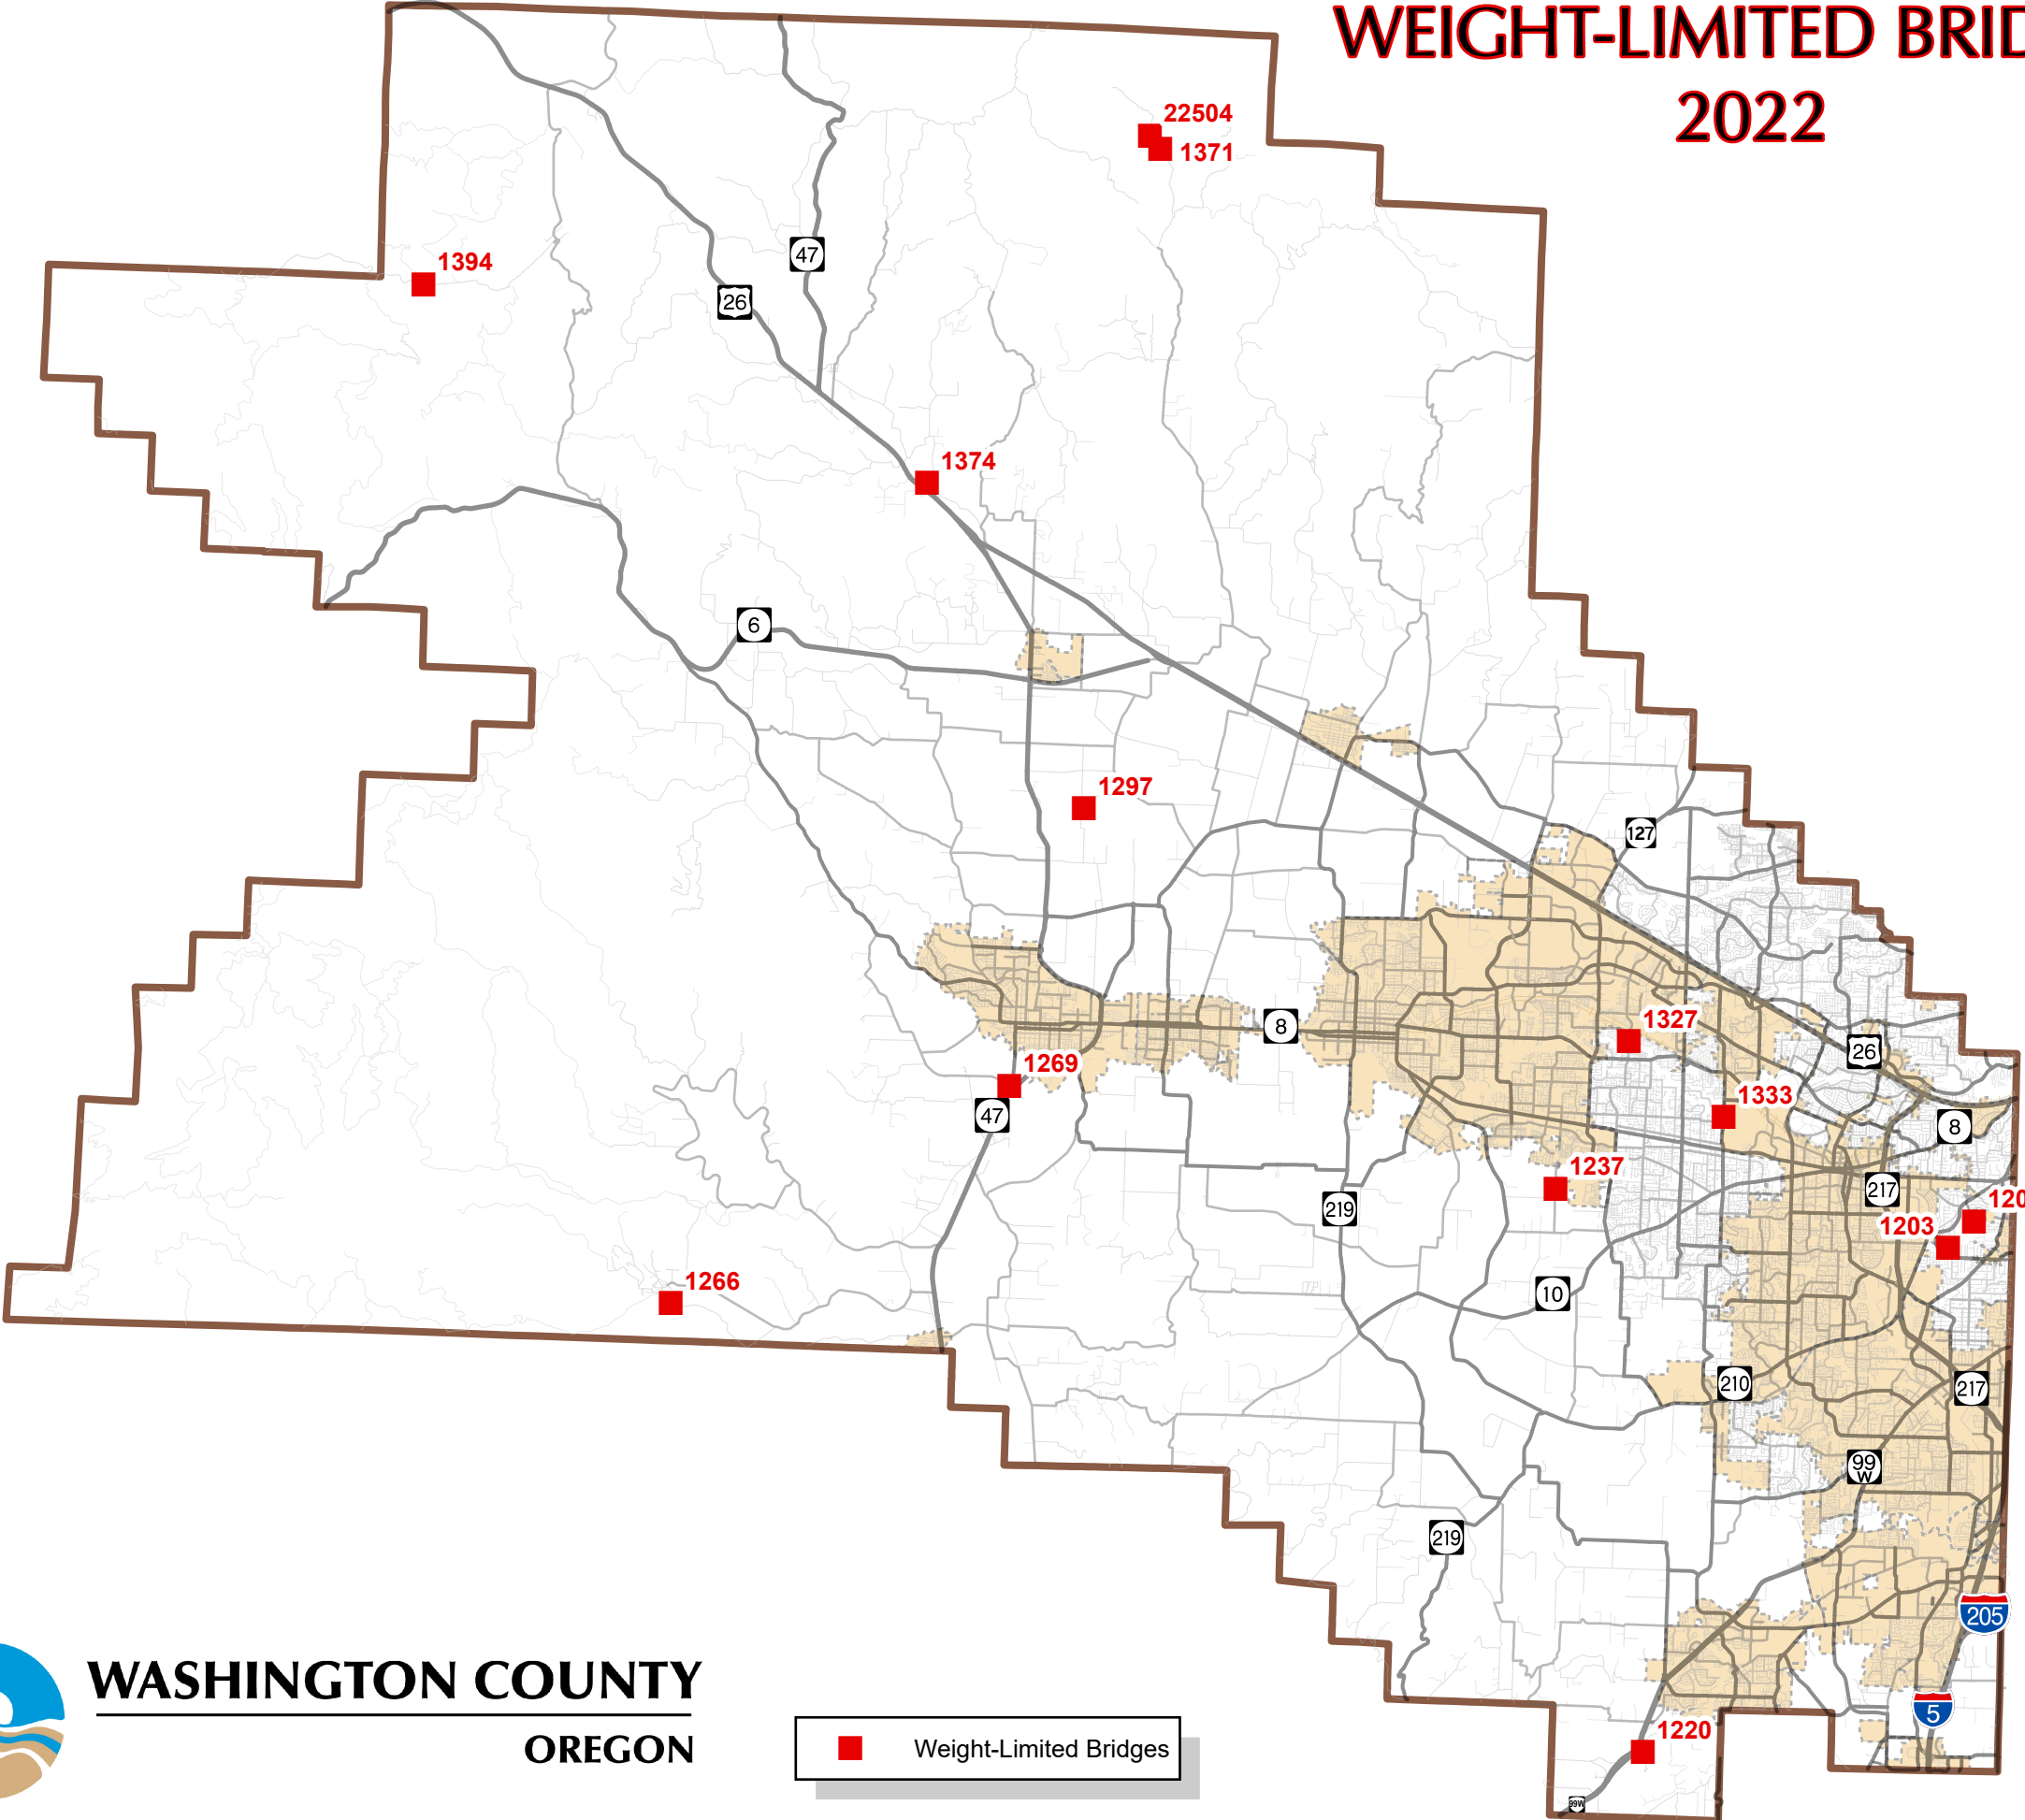

WEIGHT-LIMITED BRIDGES 2022

WASHINGTON COUNTY
OREGON

■ Weight-Limited Bridges

Not to Scale