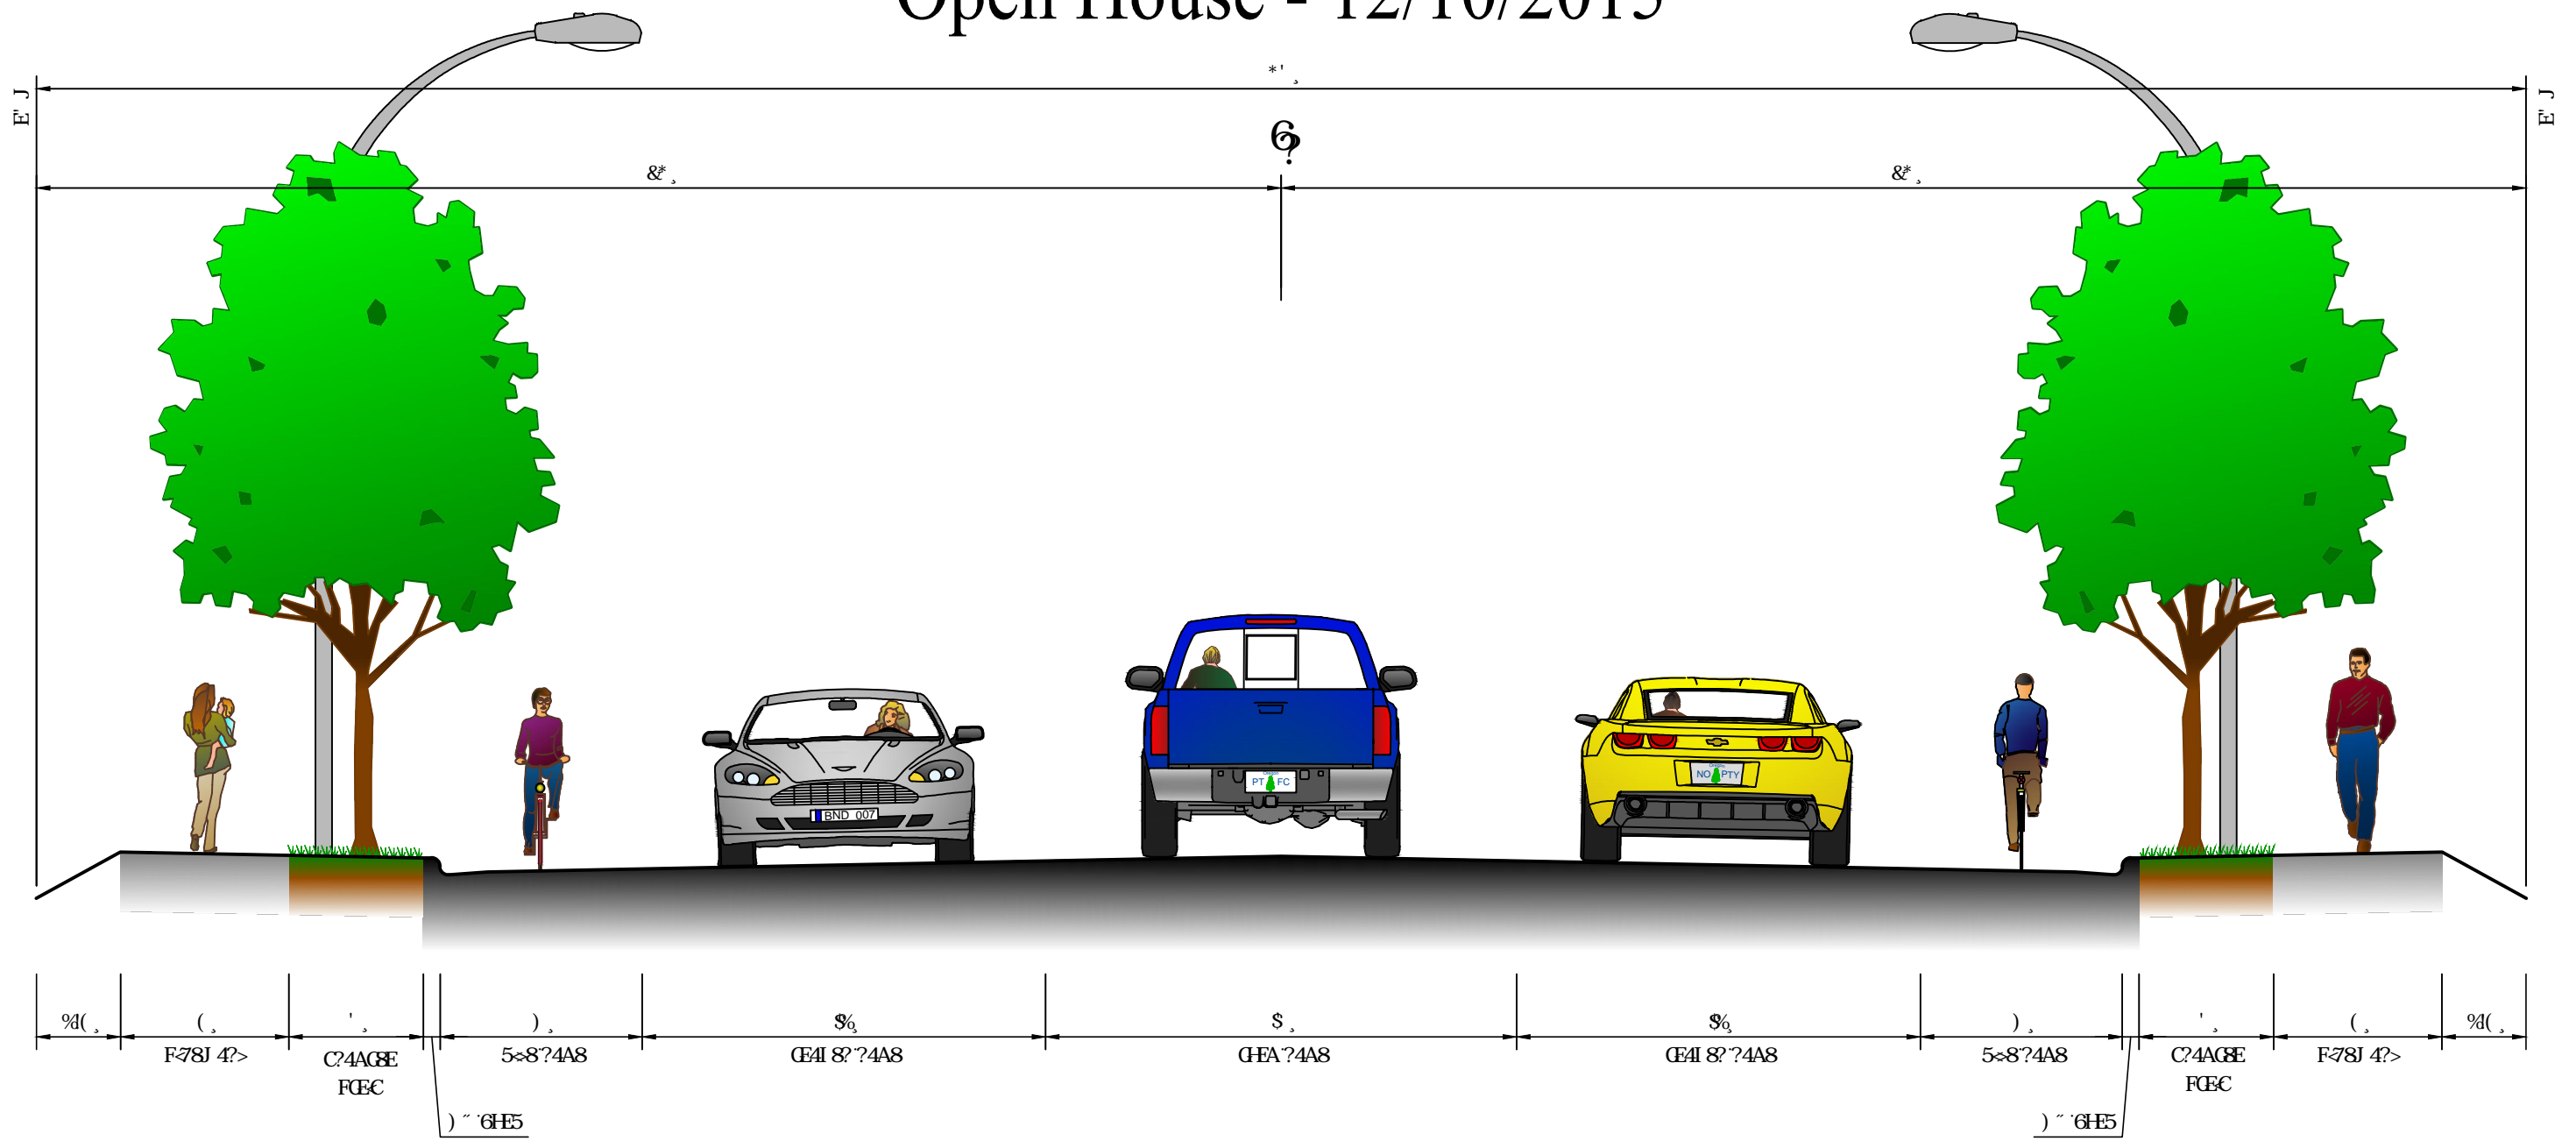

SW 198th Avenue Improvements

SW Farmington Road to SW T.V. Highway

Open House - 12/10/2015

WASHINGTON COUNTY STANDARD 3-LANE ROAD SECTION