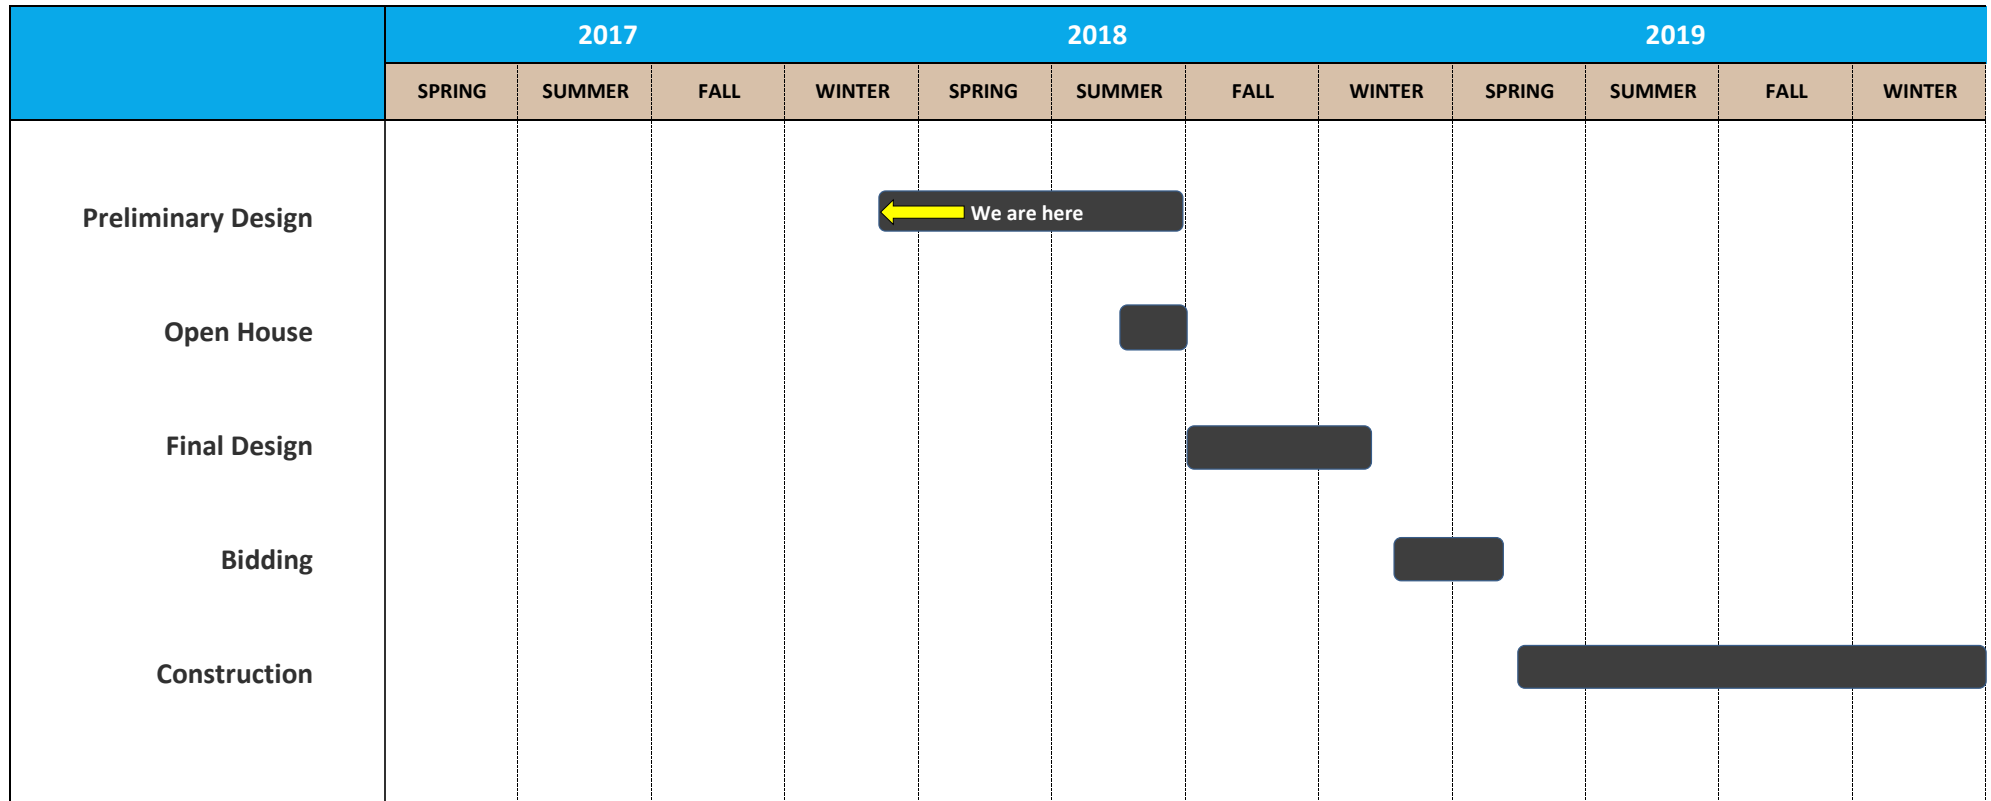

NW Springville Rd (Kaiser Rd to Joss Ave) Road, Pedestrian Path and Bike Lane Improvements

Project Schedule

Date ranges are estimated and subject to change