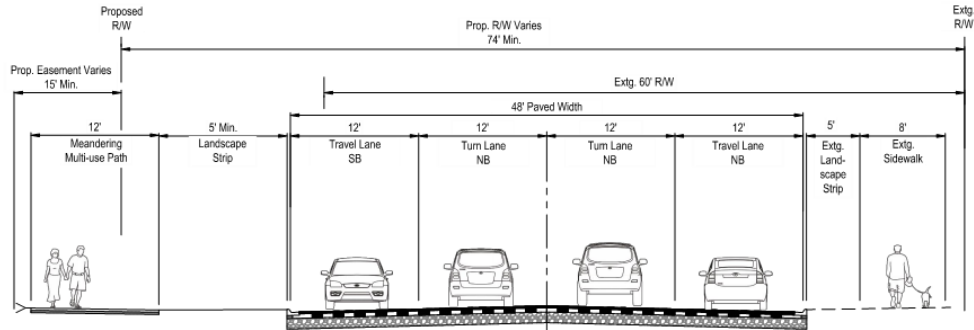

**WASHINGTON COUNTY**  
**ELWERT-KRUGER INTERSECTION PROJECT**  
**DRAFT CONCEPT LAYOUT, SUBJECT TO REVISION**  
**MAY 2018**

**ELWERT ROAD**  
**(SOUTH OF HAIDE ROAD)**

**ELWERT-KRUGER ROUNDABOUT**

**KRUGER ROAD**