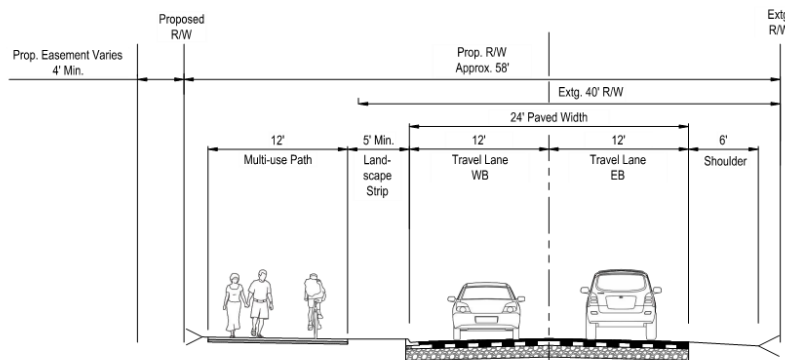

**WASHINGTON COUNTY**  
**ELWERT-KRUGER INTERSECTION PROJECT**  
**DRAFT CONCEPT LAYOUT, SUBJECT TO REVISION**  
**MAY 2018**

**ELWERT ROAD**  
**(SOUTH OF HAIDE ROAD)**

**ELWERT-KRUGER ROUNDABOUT**

**KRUGER ROAD**