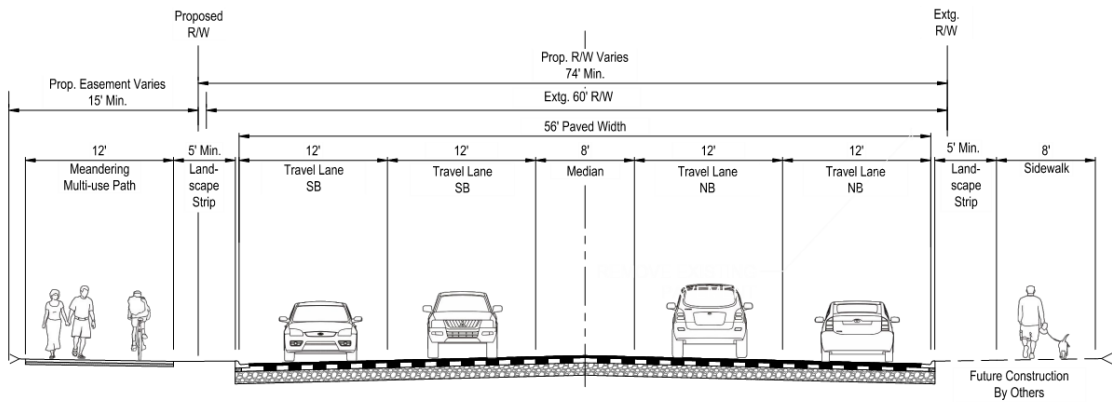

**WASHINGTON COUNTY**  
**ELWERT-KRUGER INTERSECTION PROJECT**  
**DRAFT CONCEPT LAYOUT, SUBJECT TO REVISION**  
**MAY 2018**

**ELWERT ROAD**  
**(SOUTH OF HAIDE ROAD)**

**ELWERT-KRUGER ROUNDABOUT**

**KRUGER ROAD**