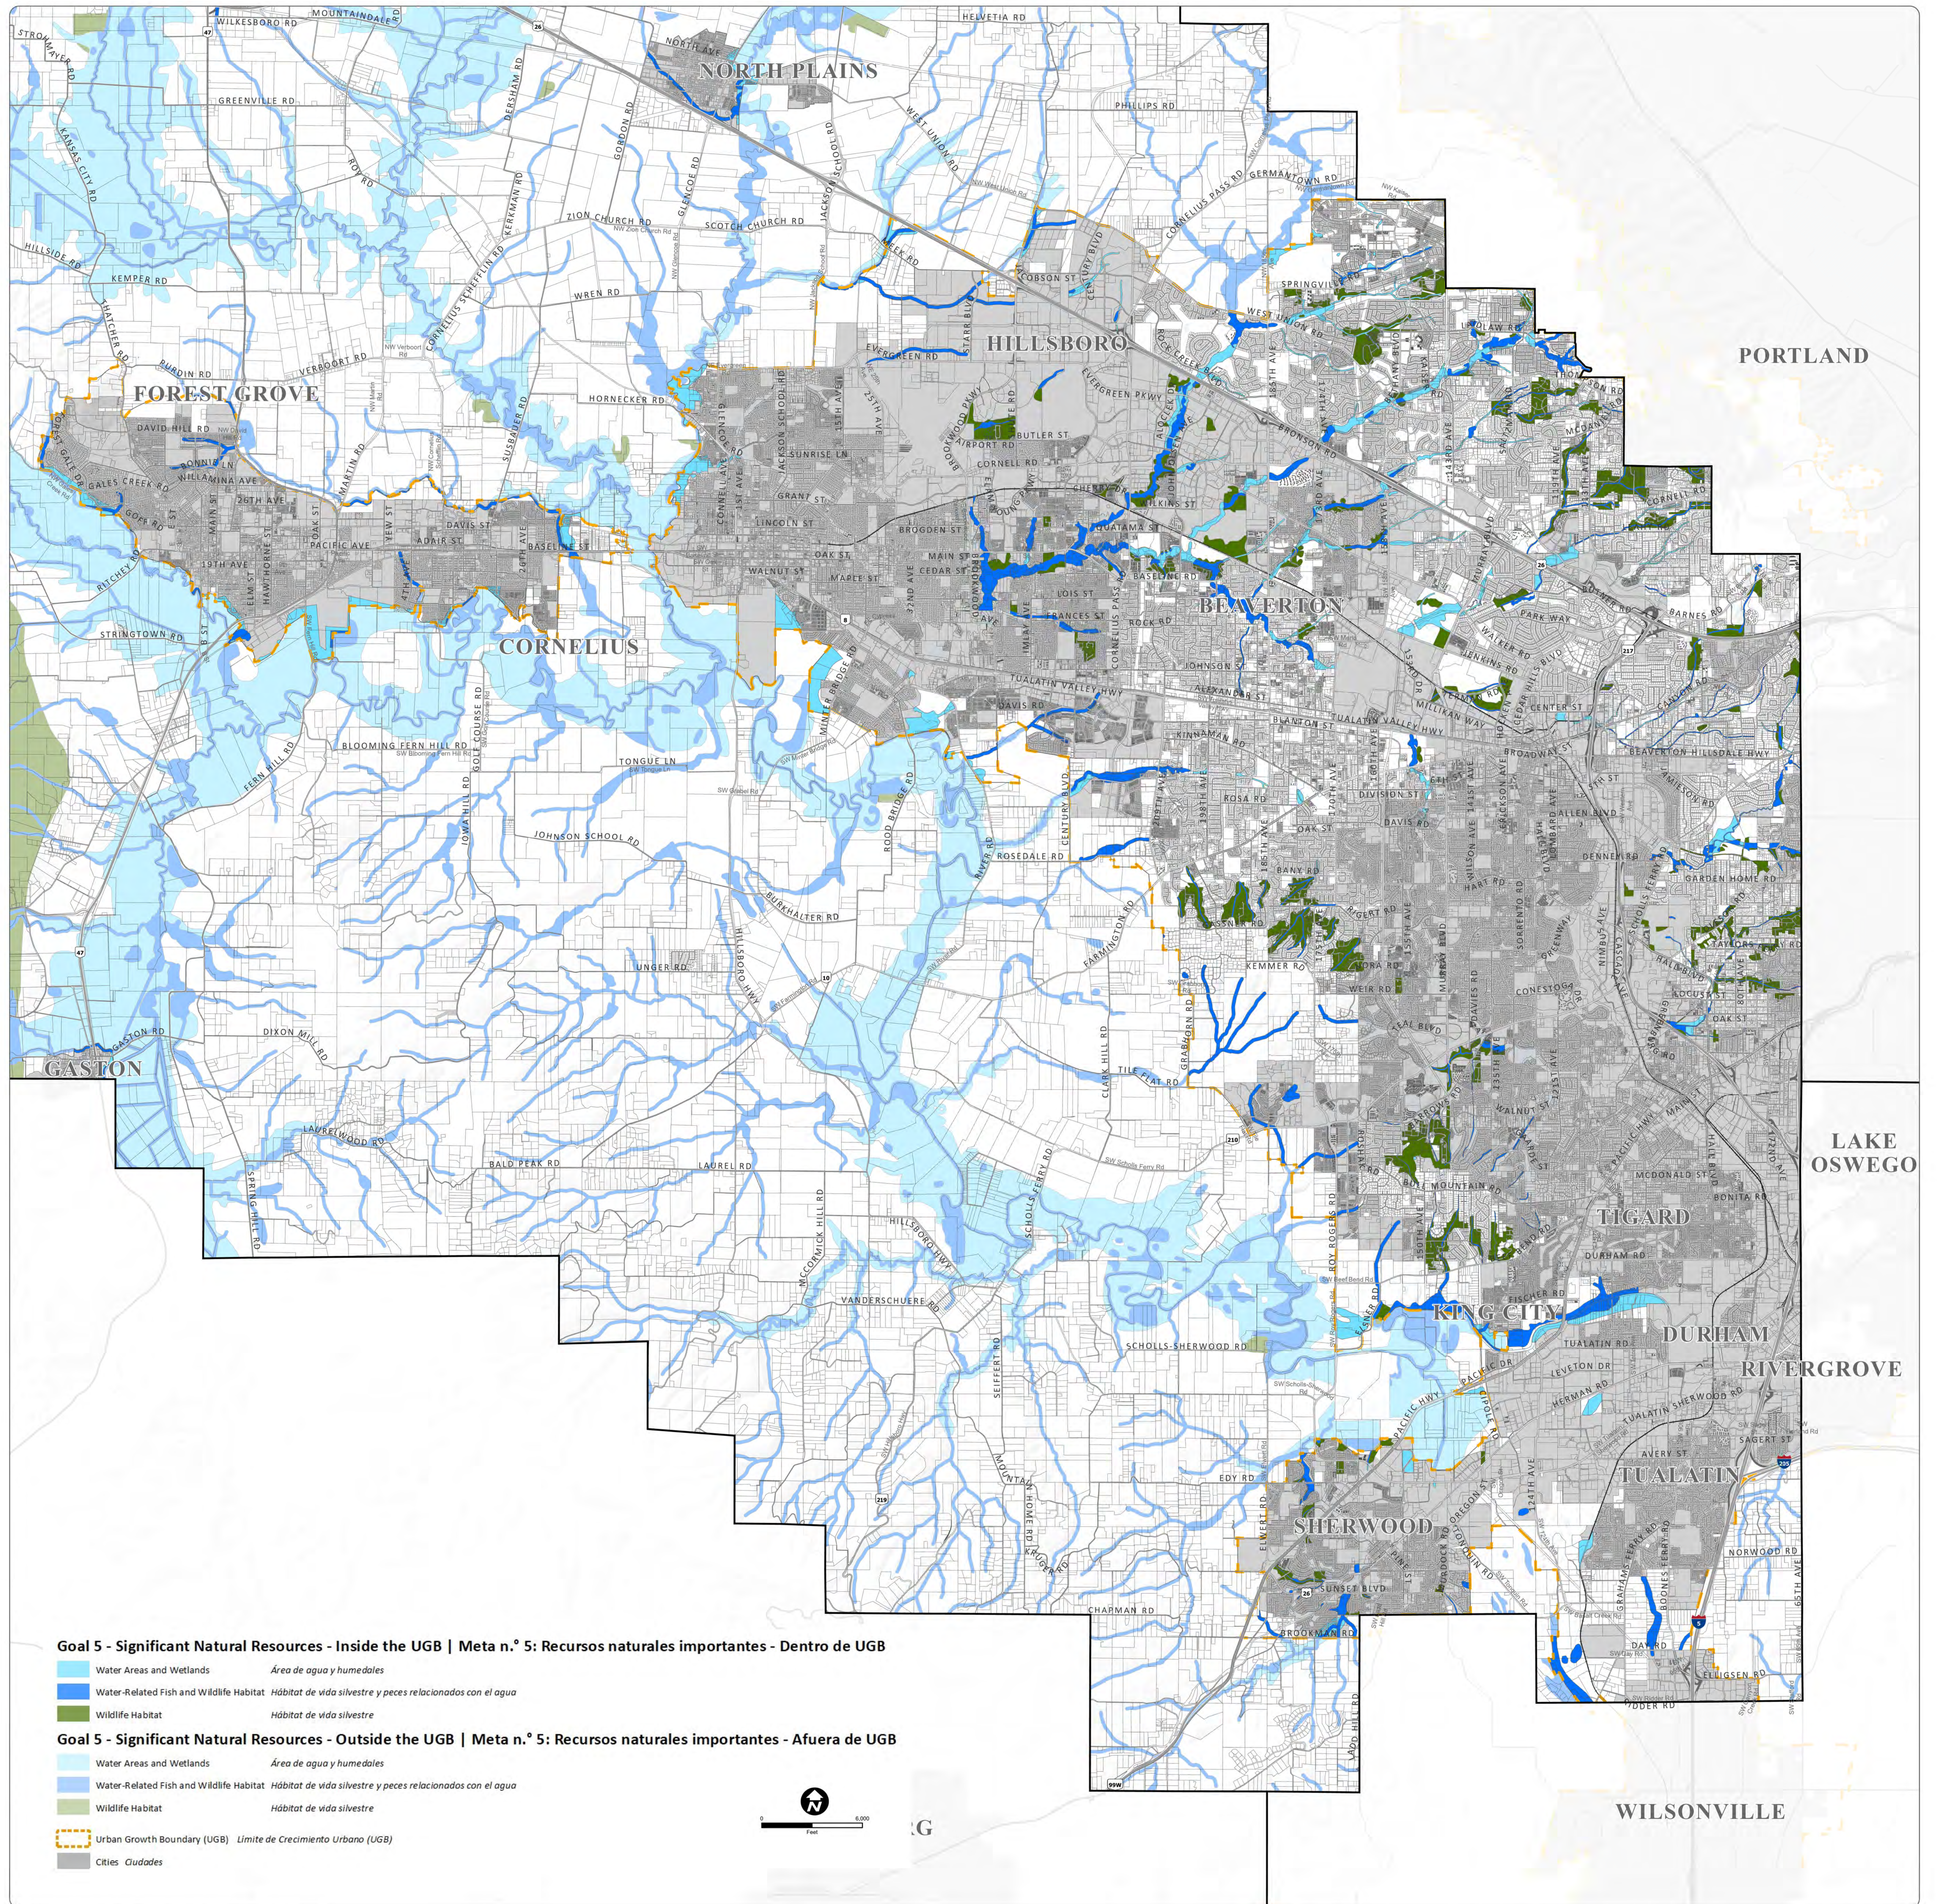

# Washington County Limited Goal 5 Program Update | Actualización del programa limitado de la Meta n.º 5 del condado de Washington

## County Significant Natural Resources | Recursos naturales importantes del condado (SNR)

The information on this map was derived from several databases and care was taken in its creation. Washington County cannot accept any responsibility for errors, omissions, or positional accuracy. There are no warranties for this product. However, notification of any errors will be appreciated. Please email us at

Department of Land Use & Transportation  
Planning and Development Services Division