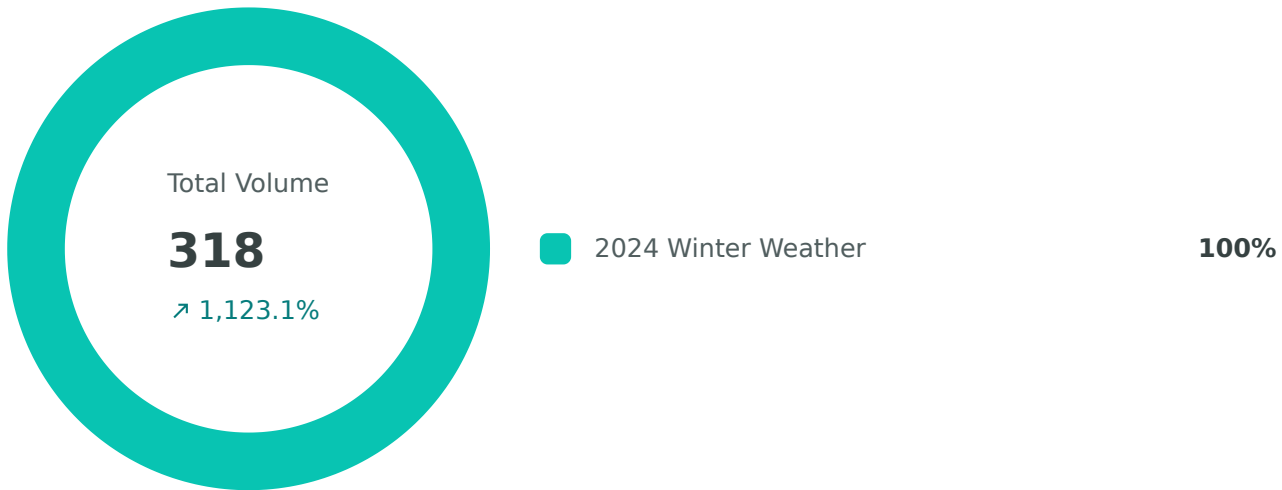

Included in this Report

 @WashcoOregon

 @washcoroads

 Condado de Washington

 Washington County, Oregon

Volume Breakdown - Outbound

View a breakdown of applied tags on published posts and sent messages during the publishing period.

Tagged Published Post Volume

Published Post Performance Summary

View your key aggregated tag performance metrics from the publishing period.

Impressions 1,684,909 ↗ 891.4%	Engagements 45,096 ↗ 1,146.4%	Engagement Rate (per Impression) 2.7% ↗ 25.7%
Post Link Clicks 1,709 ↗ 34,080%		