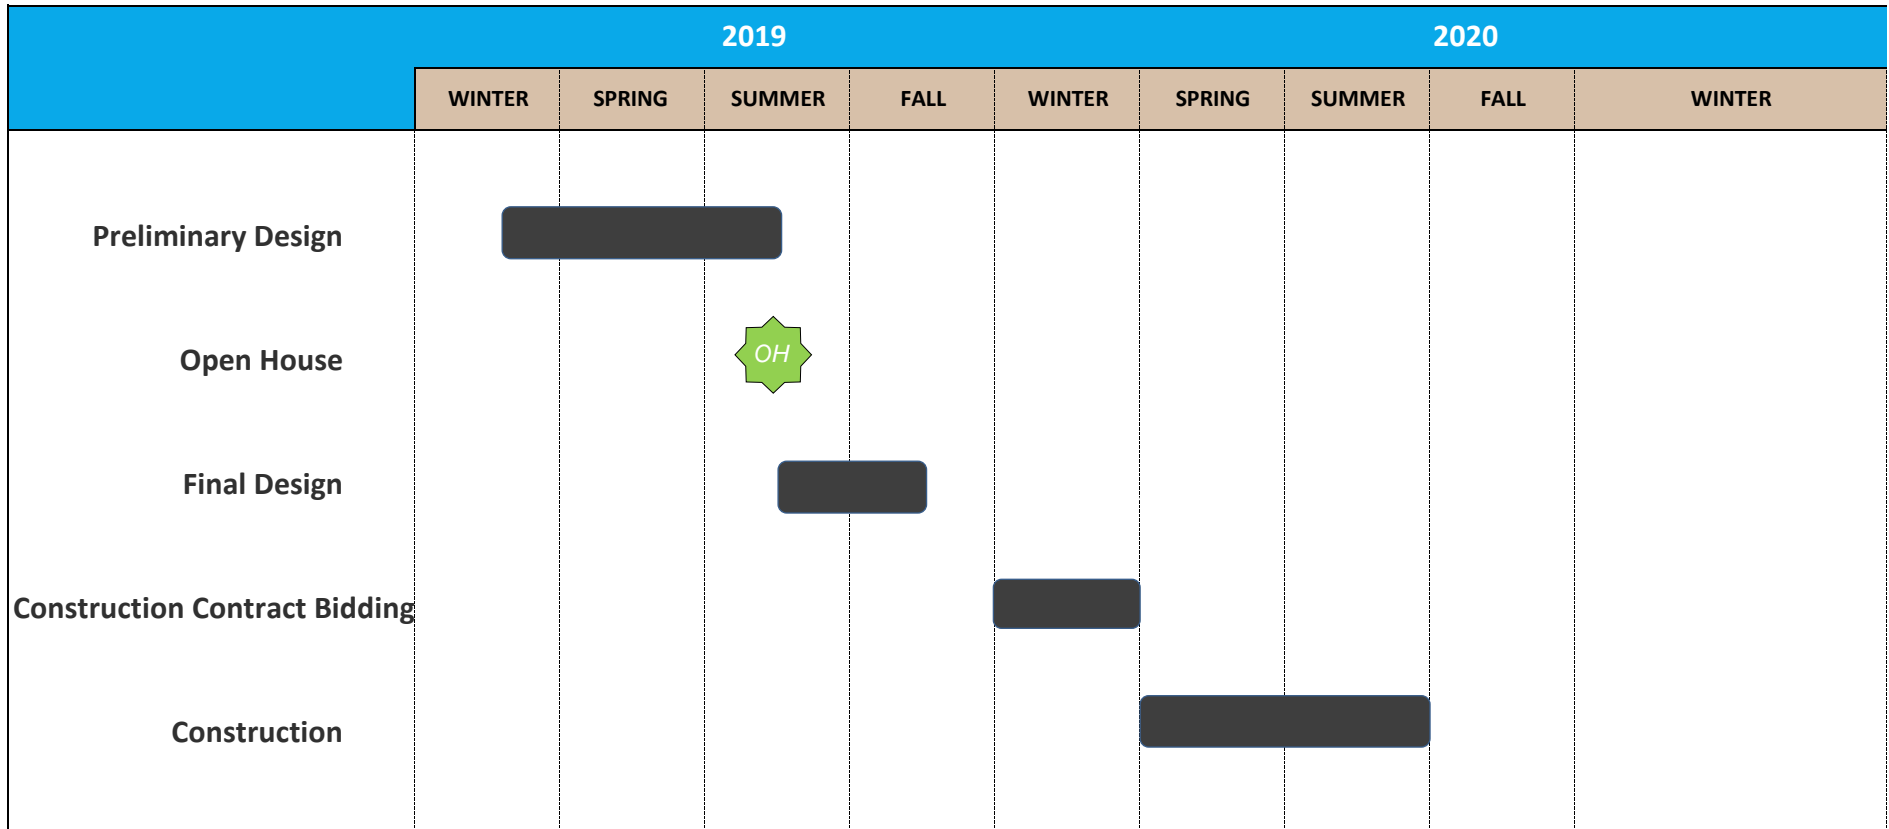

West Union - Thompson Rd (153rd Ter to Bronson Creek Dr)

Sidewalk Infill

Project Schedule

Date ranges are estimated and subject to change

Assumes Alt 1 proposed sidewalk - north side of road