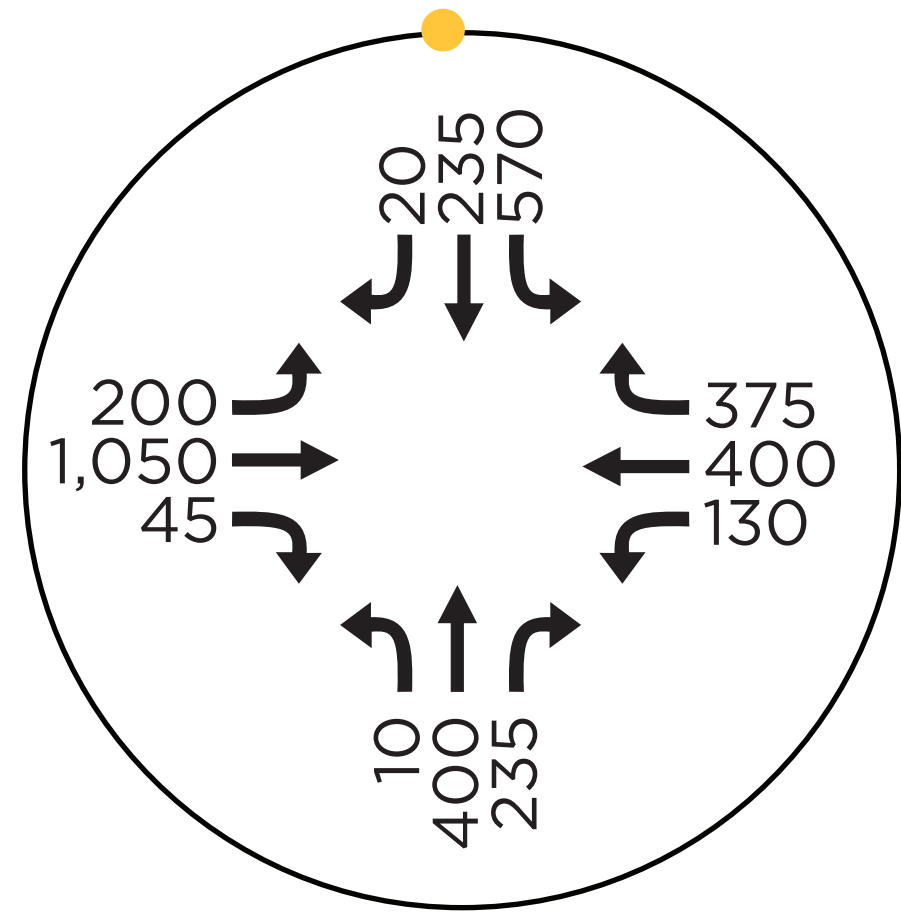

SW Jenkins Road Projected 2035 Traffic Volumes

AM

PM

SW 158th Ave/
SW Jenkins Rd

SW 153rd Ave/
SW Jenkins Rd

SW Jay St/
SW Jenkins Rd

Nike Access/
SW Jenkins Rd

SW Murray Blvd/
SW Jenkins Rd