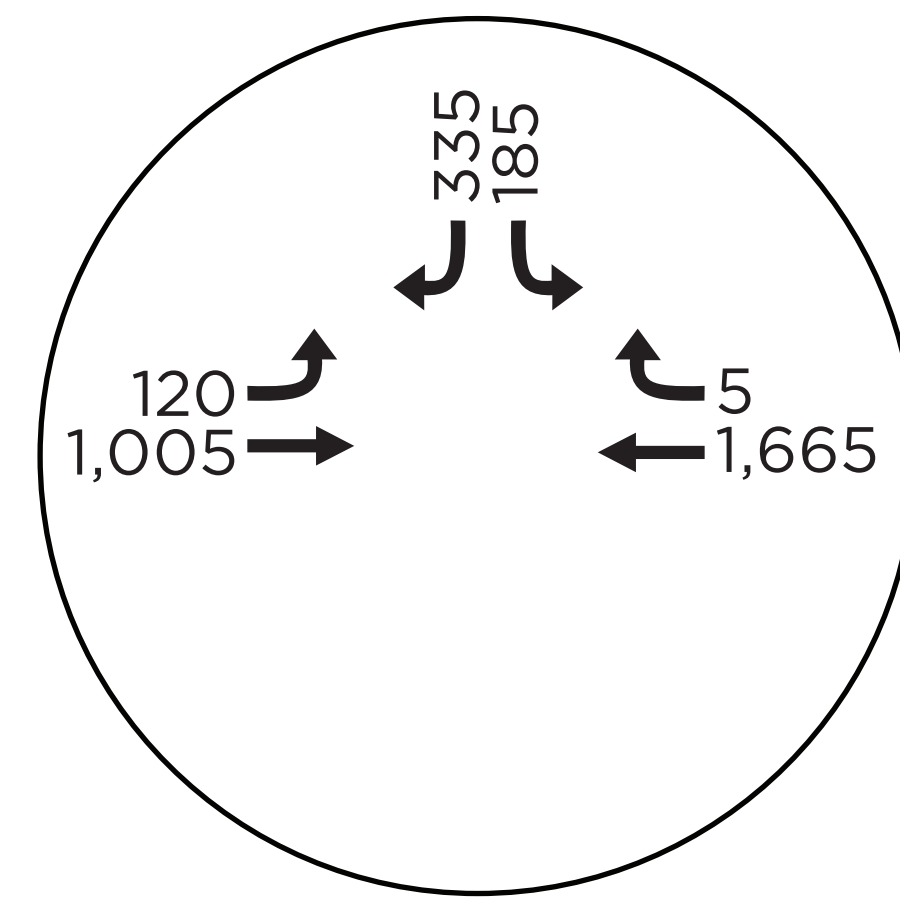

SW Jenkins Road Projected 2035 Traffic Volumes

AM

PM

SW 158th Ave/
SW Jenkins Rd

SW 153rd Ave/
SW Jenkins Rd

SW Jay St/
SW Jenkins Rd

Nike Access/
SW Jenkins Rd

SW Murray Blvd/
SW Jenkins Rd