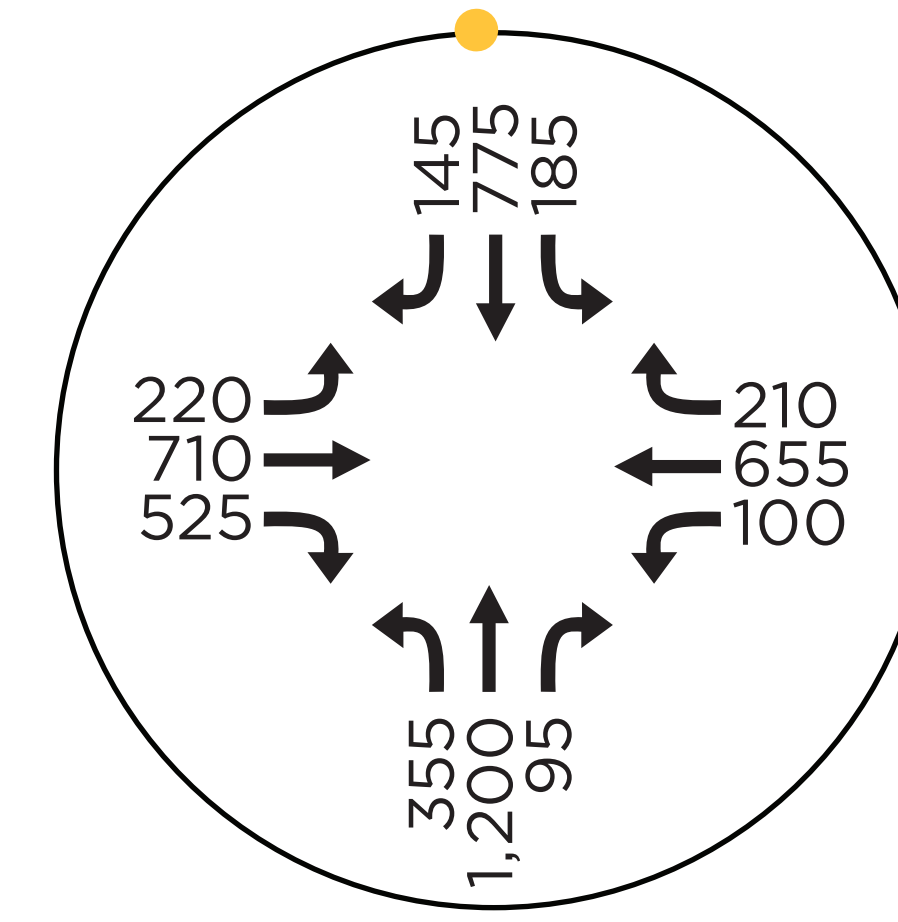

SW Jenkins Road Projected 2035 Traffic Volumes

AM

PM

SW 158th Ave/
SW Jenkins Rd

SW 153rd Ave/
SW Jenkins Rd

SW Jay St/
SW Jenkins Rd

Nike Access/
SW Jenkins Rd

SW Murray Blvd/
SW Jenkins Rd