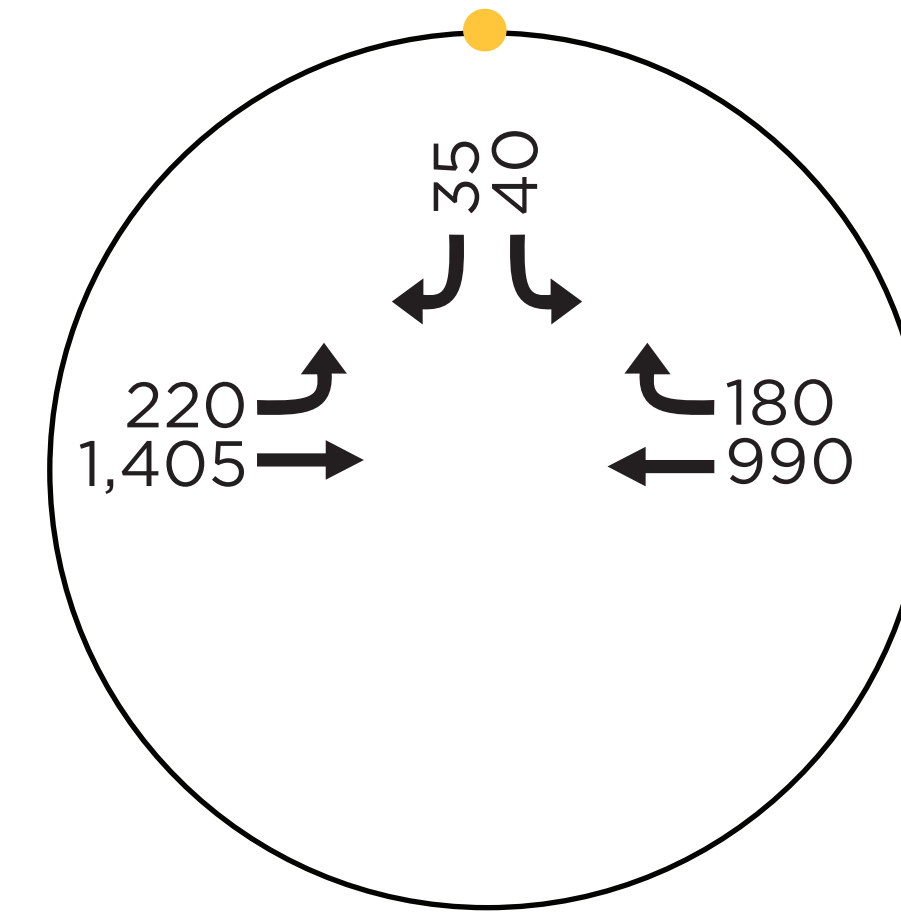

SW Jenkins Road Projected 2035 Traffic Volumes

AM

PM

SW 158th Ave/
SW Jenkins Rd

SW 153rd Ave/
SW Jenkins Rd

SW Jay St/
SW Jenkins Rd

Nike Access/
SW Jenkins Rd

SW Murray Blvd/
SW Jenkins Rd