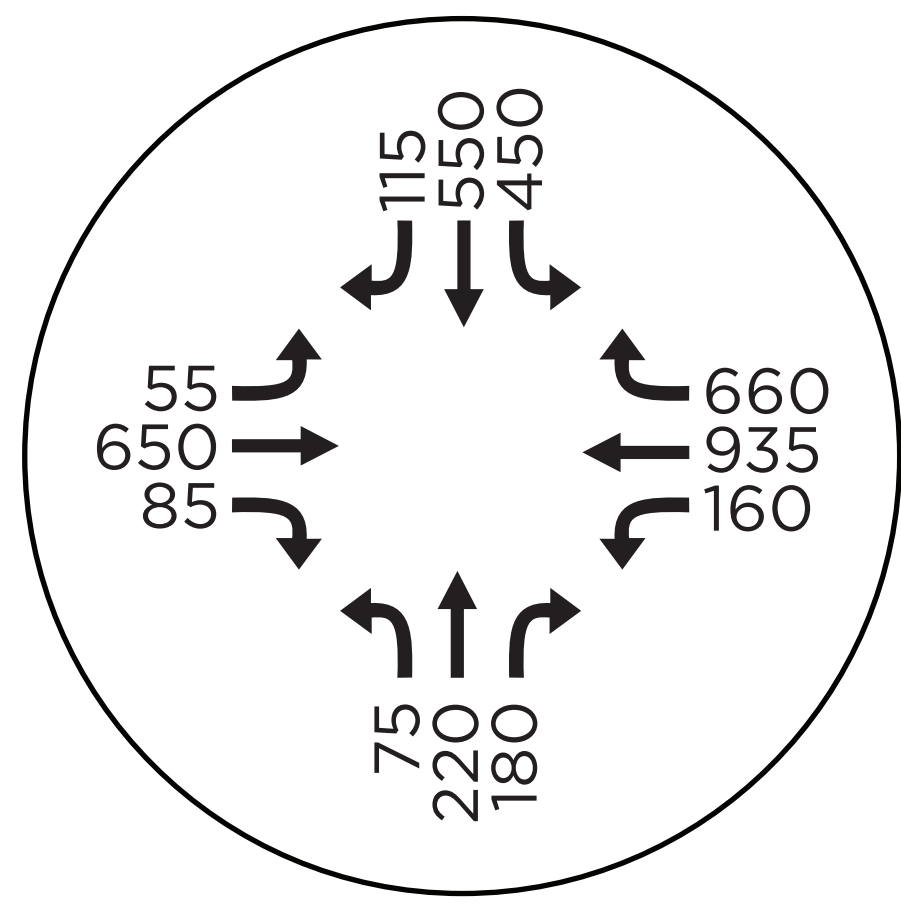

SW Jenkins Road Projected 2035 Traffic Volumes

AM

PM

SW 158th Ave/
SW Jenkins Rd

SW 153rd Ave/
SW Jenkins Rd

SW Jay St/
SW Jenkins Rd

Nike Access/
SW Jenkins Rd

SW Murray Blvd/
SW Jenkins Rd