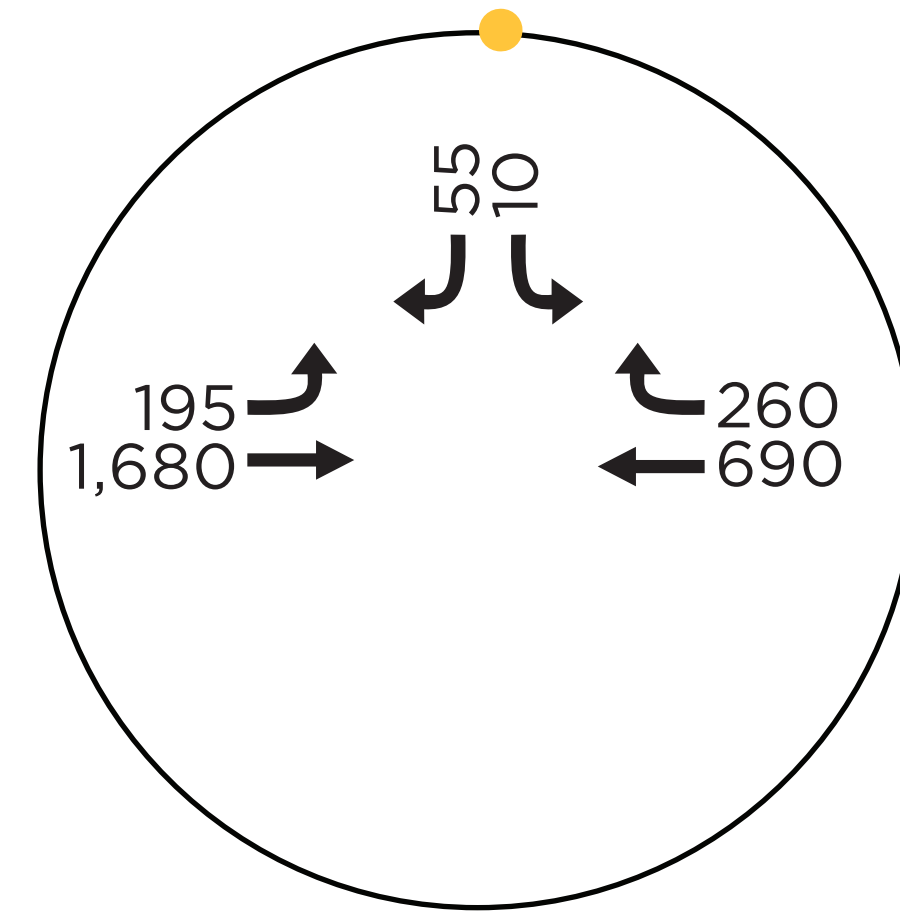

SW Jenkins Road Projected 2035 Traffic Volumes

AM

PM

SW 158th Ave/
SW Jenkins Rd

SW 153rd Ave/
SW Jenkins Rd

SW Jay St/
SW Jenkins Rd

Nike Access/
SW Jenkins Rd

SW Murray Blvd/
SW Jenkins Rd