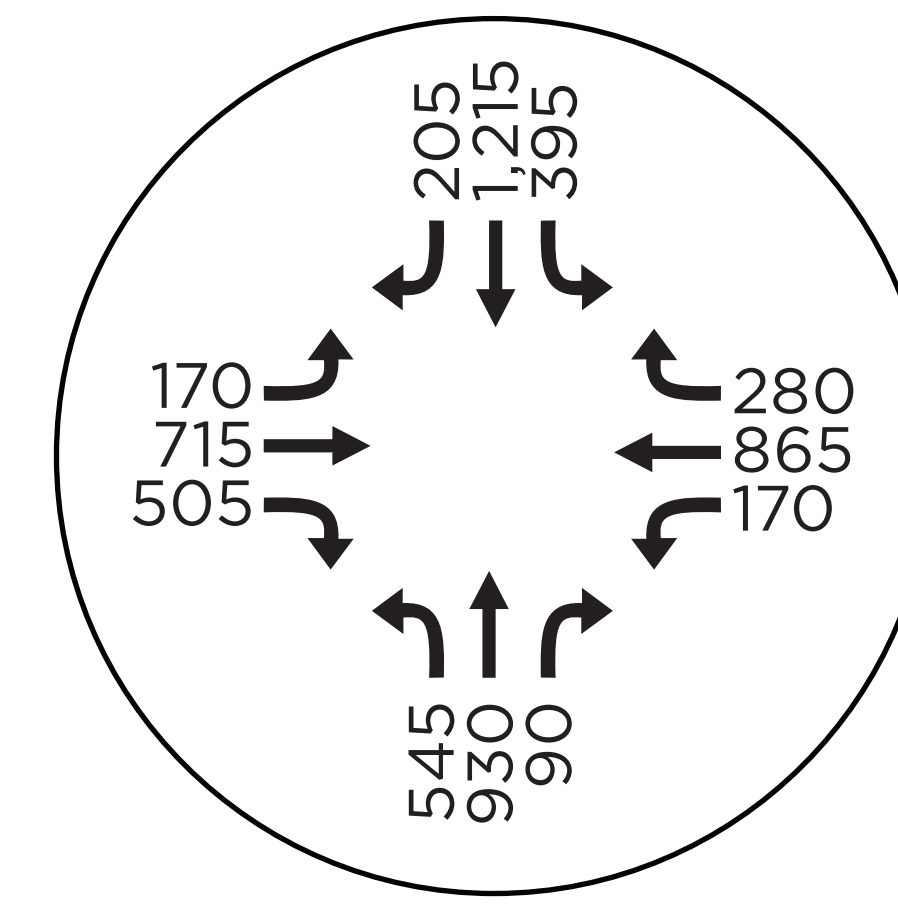

SW Jenkins Road Projected 2035 Traffic Volumes

AM

PM

SW 158th Ave/
SW Jenkins Rd

SW 153rd Ave/
SW Jenkins Rd

SW Jay St/
SW Jenkins Rd

Nike Access/
SW Jenkins Rd

SW Murray Blvd/
SW Jenkins Rd