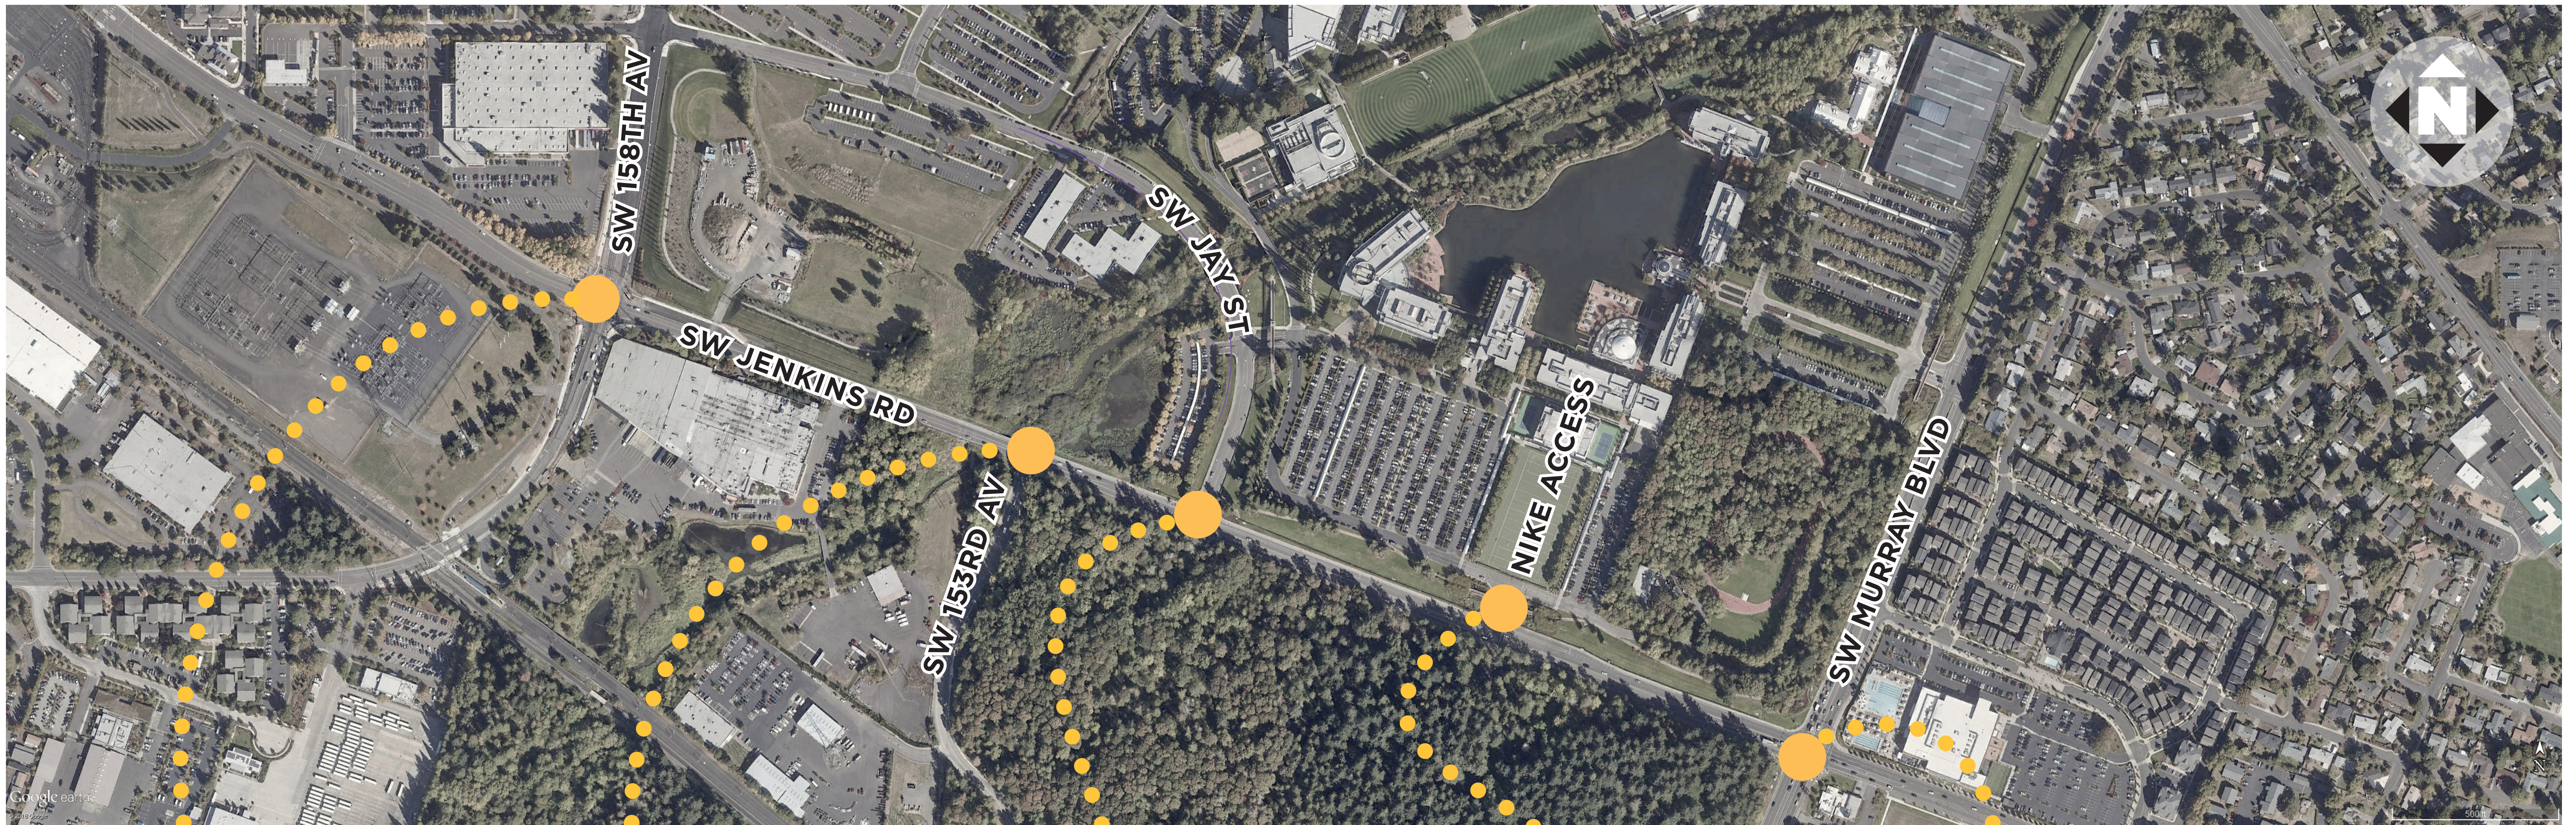

SW Jenkins Road Projected 2035 Traffic Volumes

AM

PM

SW 158th Ave/
SW Jenkins Rd

SW 153rd Ave/
SW Jenkins Rd

SW Jay St/
SW Jenkins Rd

Nike Access/
SW Jenkins Rd

SW Murray Blvd/
SW Jenkins Rd