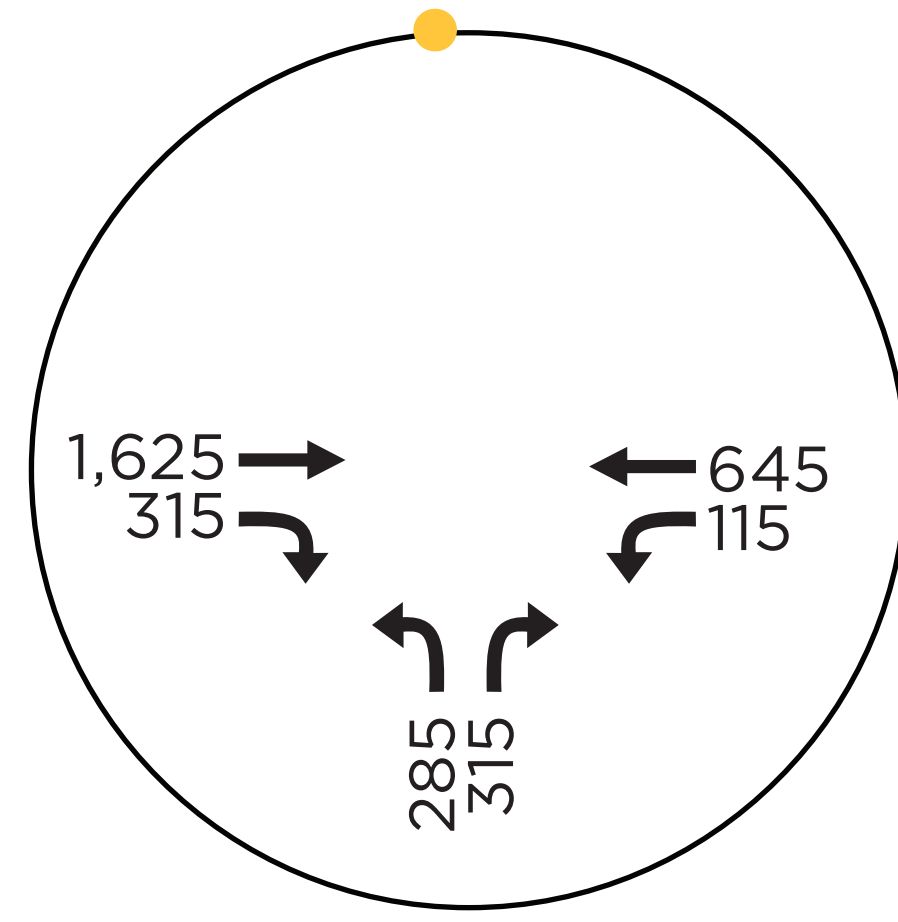

SW Jenkins Road Projected 2035 Traffic Volumes

AM

PM

SW 158th Ave/
SW Jenkins Rd

SW 153rd Ave/
SW Jenkins Rd

SW Jay St/
SW Jenkins Rd

Nike Access/
SW Jenkins Rd

SW Murray Blvd/
SW Jenkins Rd