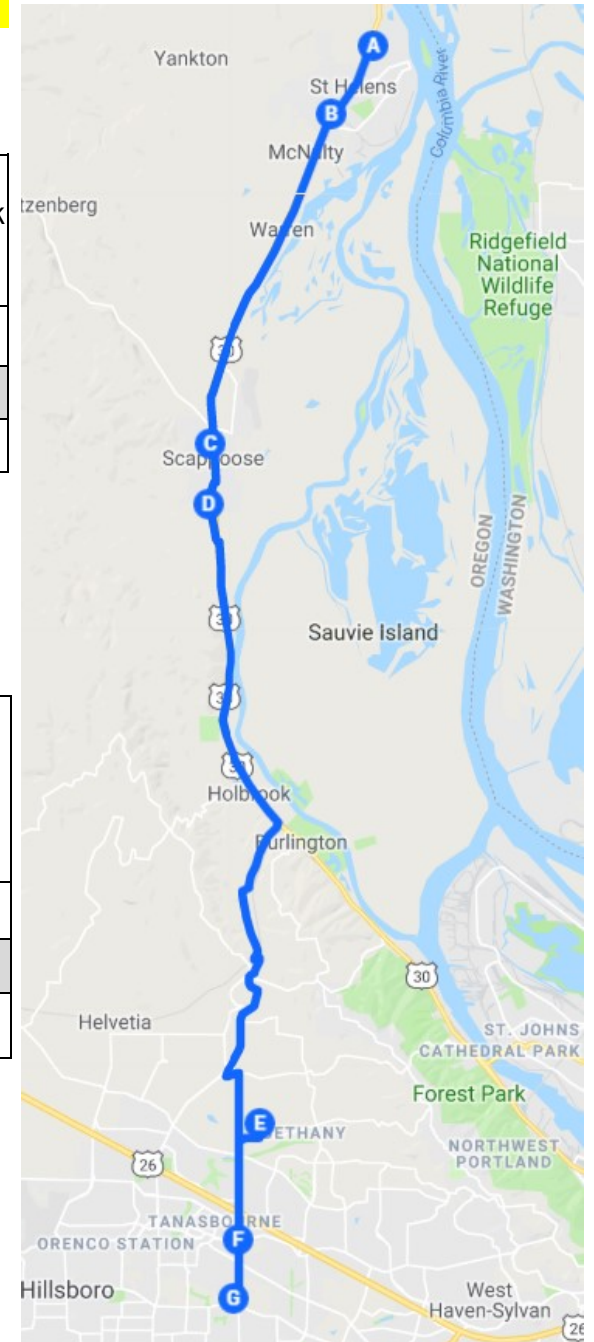

LINE 2 PCC Rock Creek

Line 2 to PCC / Willow Creek Transit Center

A. CC Rider Transit Center	B. Bowling Alley Ln	C. Scappoose-1st & Prairie - Park & Ride	D. Hwy 30/ Havlik Dr	E. PCC Rock Creek	F. Cornell Rd	G. Willow Creek Transit Center
7:55 AM	8:00 AM	8:12 AM	8:15 AM	8:42 AM	8:55 AM	9:00 AM
11:55 AM	12:00 PM	12:12 PM	12:15 PM	12:42 PM	12:55 PM	1:00 PM
2:55 PM	3:00 PM	3:12 PM	3:15 PM	3:42 PM	3:55 PM	4:00 PM

Line 2 to St. Helens Transit Center

G. Willow Creek Transit Center	F. Cornell Rd	E. PCC Rock Creek	D. Hwy 30/ Havlik Dr	C. Scappoose-1st & Prairie - Park & Ride	B. Bowling Alley Ln	A. CC Rider Transit Center
9:10 AM	9:15 AM	9:27 AM	9:54 AM	9:57 AM	10:09 AM	10:14 AM
1:10 PM	1:15 PM	1:27 PM	1:54 PM	1:57 PM	2:09 PM	2:14 PM
4:10 PM	4:15 PM	4:27 PM	4:54 PM	4:57 PM	5:09 PM	5:14 PM

Transit Route Map

Map not to scale

For current schedule updates and information:
503-366-0159 • nworegontransit.org