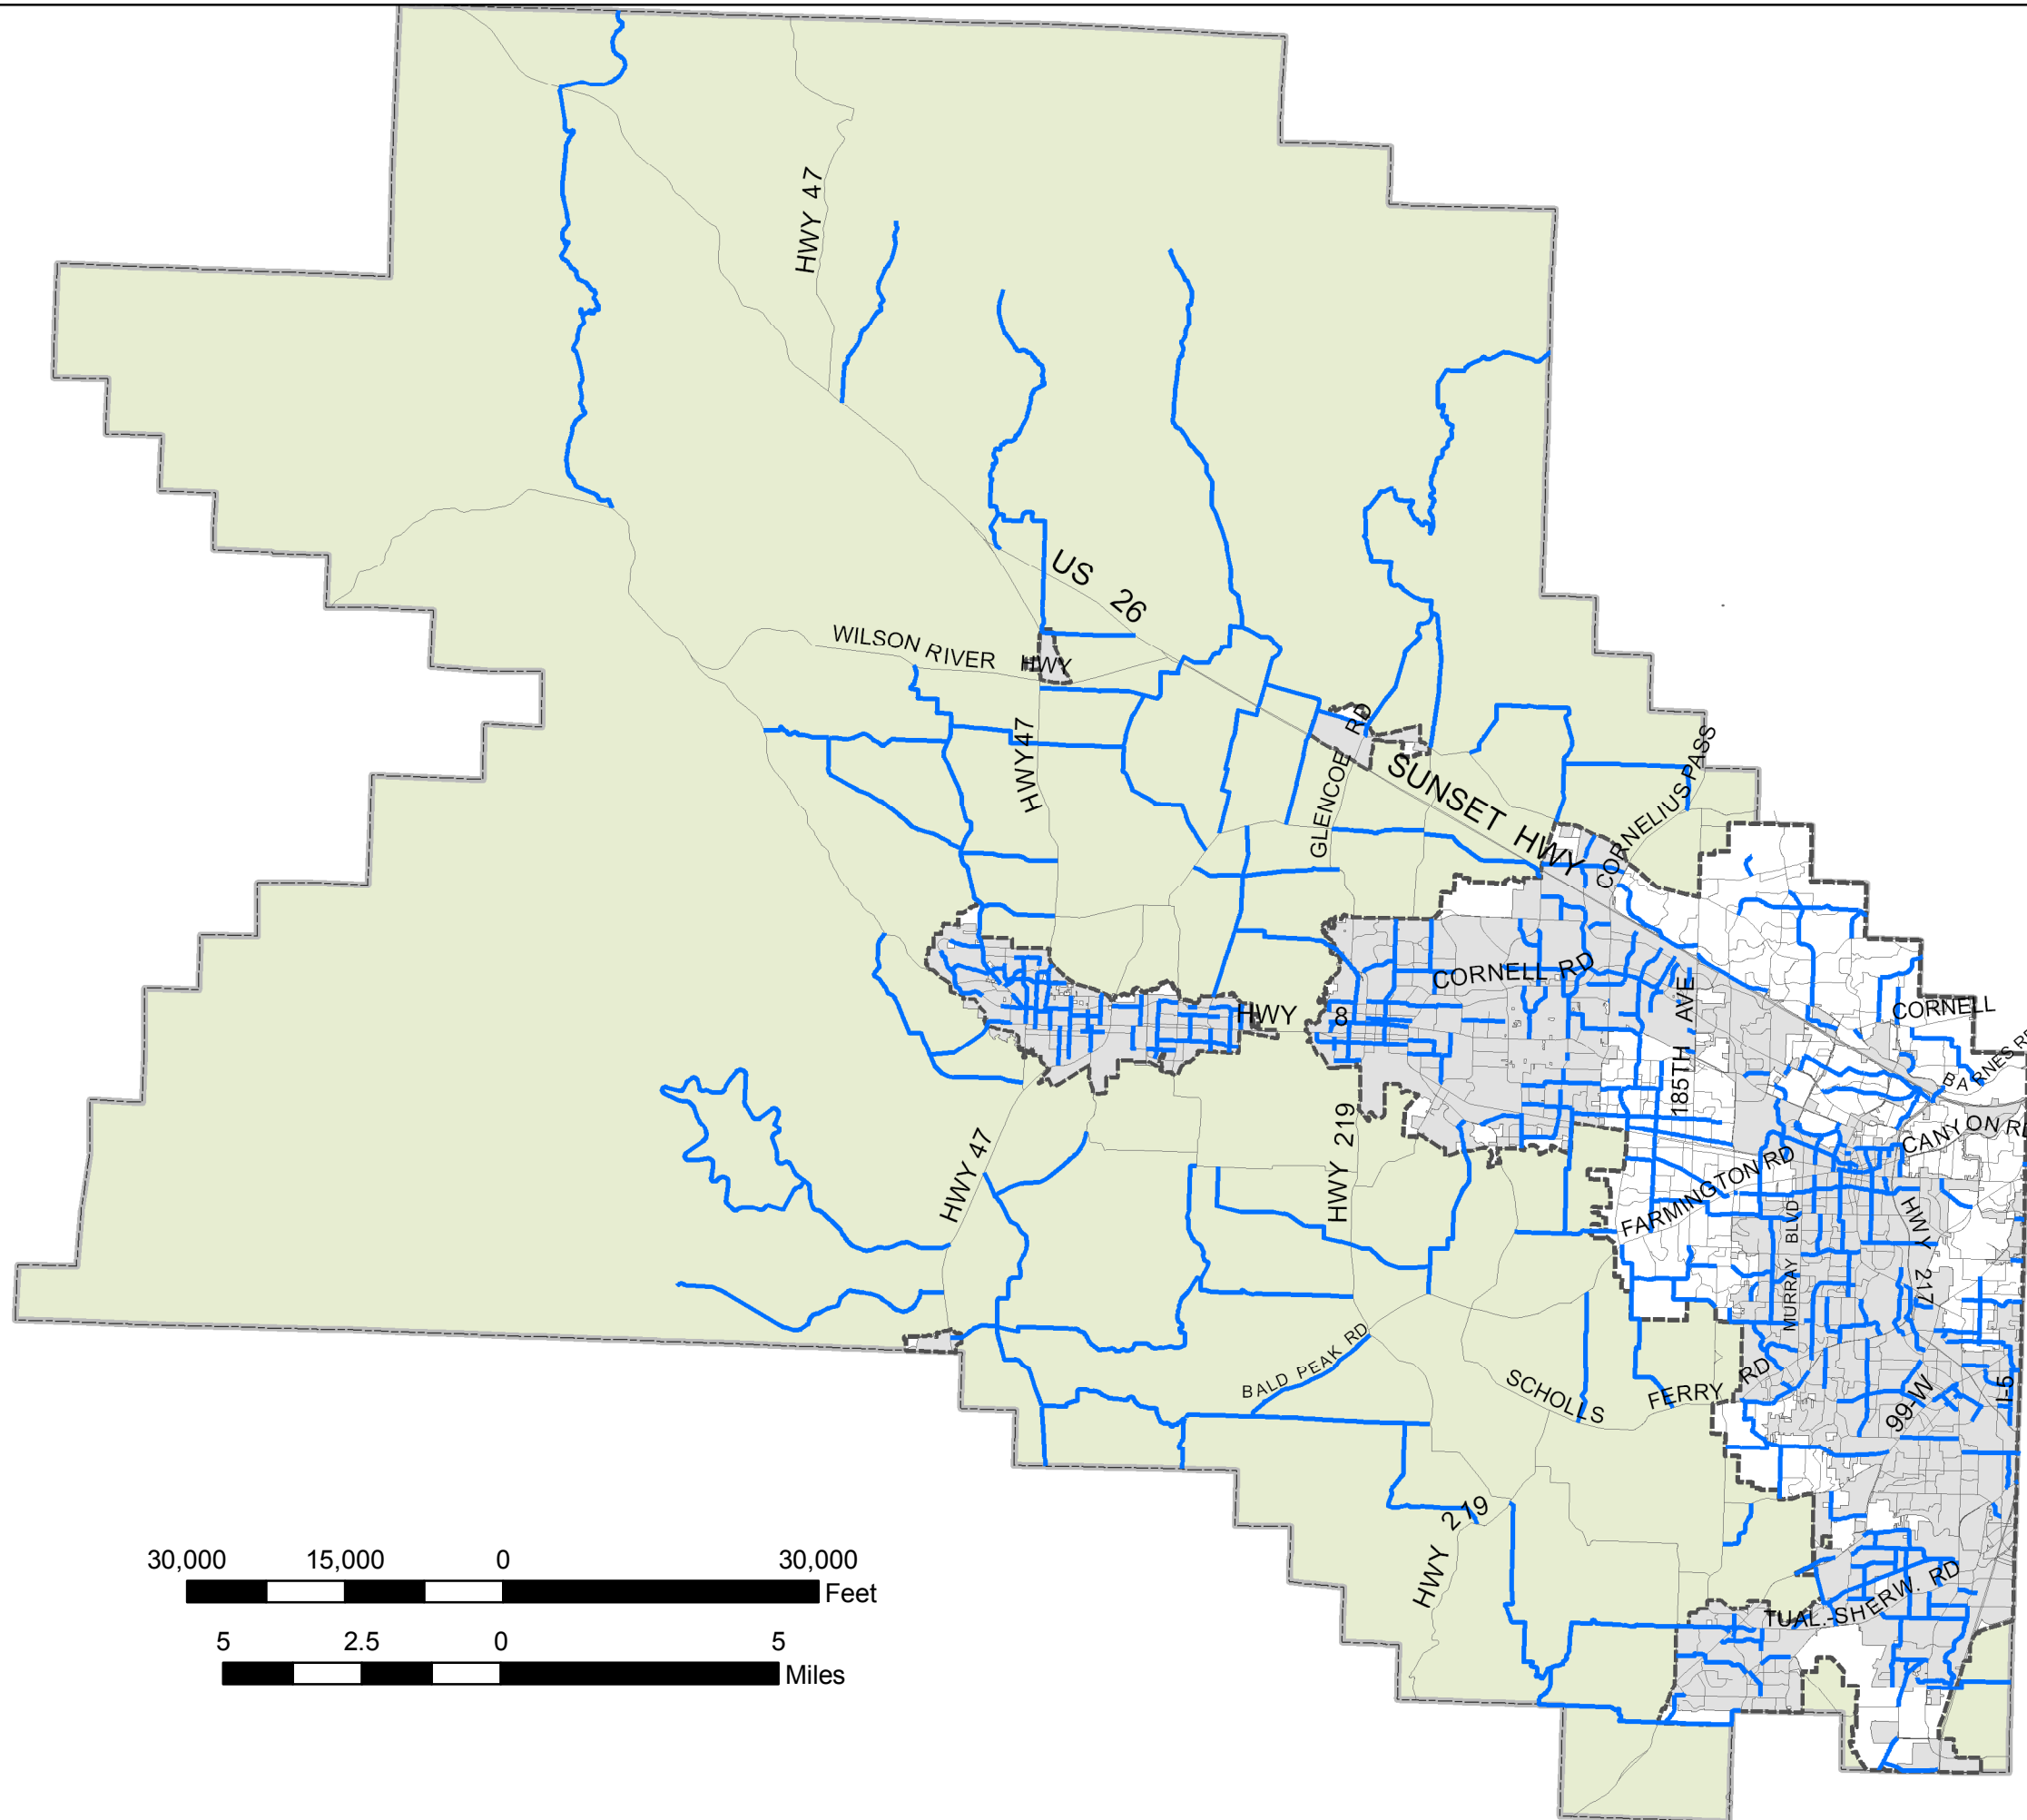

Washington County Functional Classification System

COLLECTOR

-  Collector System
-  Cities
-  Urban Growth Boundary (Urban Washington County)
-  Rural Washington County

The information on this map was derived from several databases and care was taken in its creation. Washington County cannot accept any responsibility for errors, omissions, or positional accuracy. There are no warranties for this product. However, notification of any errors will be appreciated.
Washington County, Department of Land Use & Transportation,
Planning Division, 155 N. First Ave., Suite 350-14
Hillsboro, OR 97124
(503)846-3519 Email: lutplan@co.washington.or.us