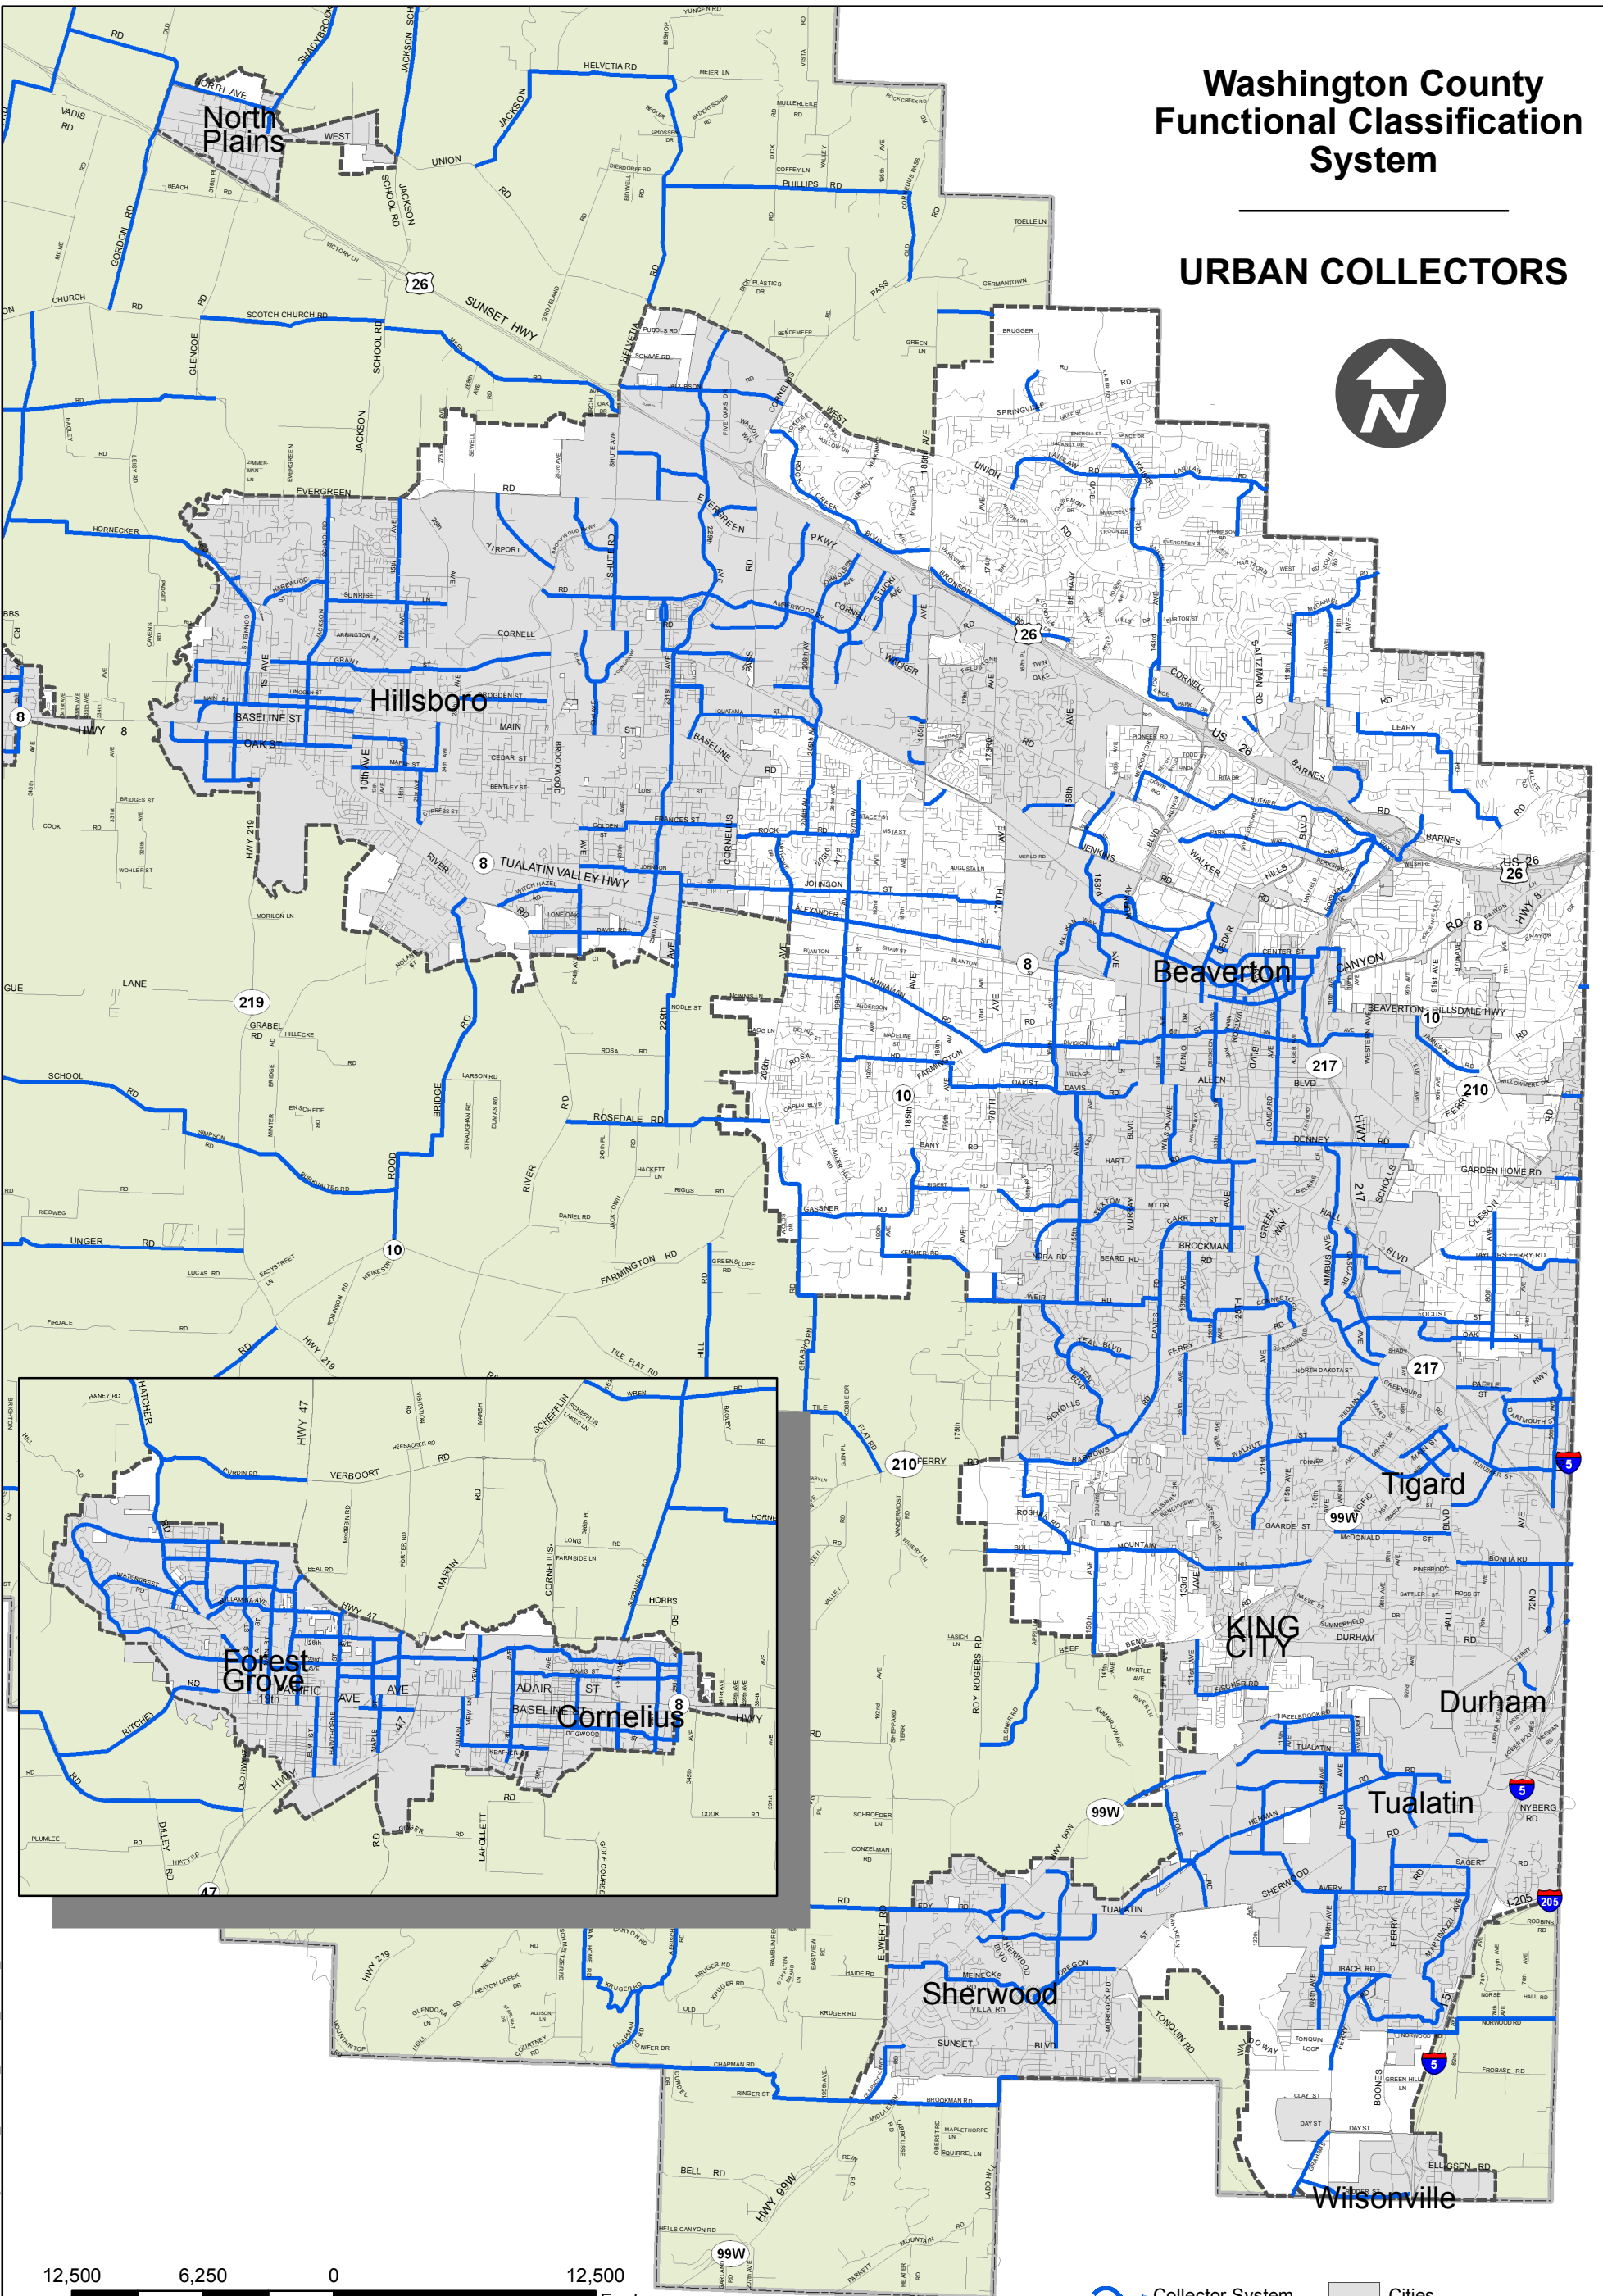

Washington County Functional Classification System

URBAN COLLECTORS

12,500 6,250 0 12,500 Feet

1 0.5 0 1 Miles

- Collector System
- Cities
- Other Streets
- Urban Growth Boundary (Urban Washington County)
- Rural Washington County

I:\AppGIS\GISDATA\Users\Doria\Misc\TrafficEng\Collector_WholeCo_URBAN_102210_border.mxd 10/22/2010