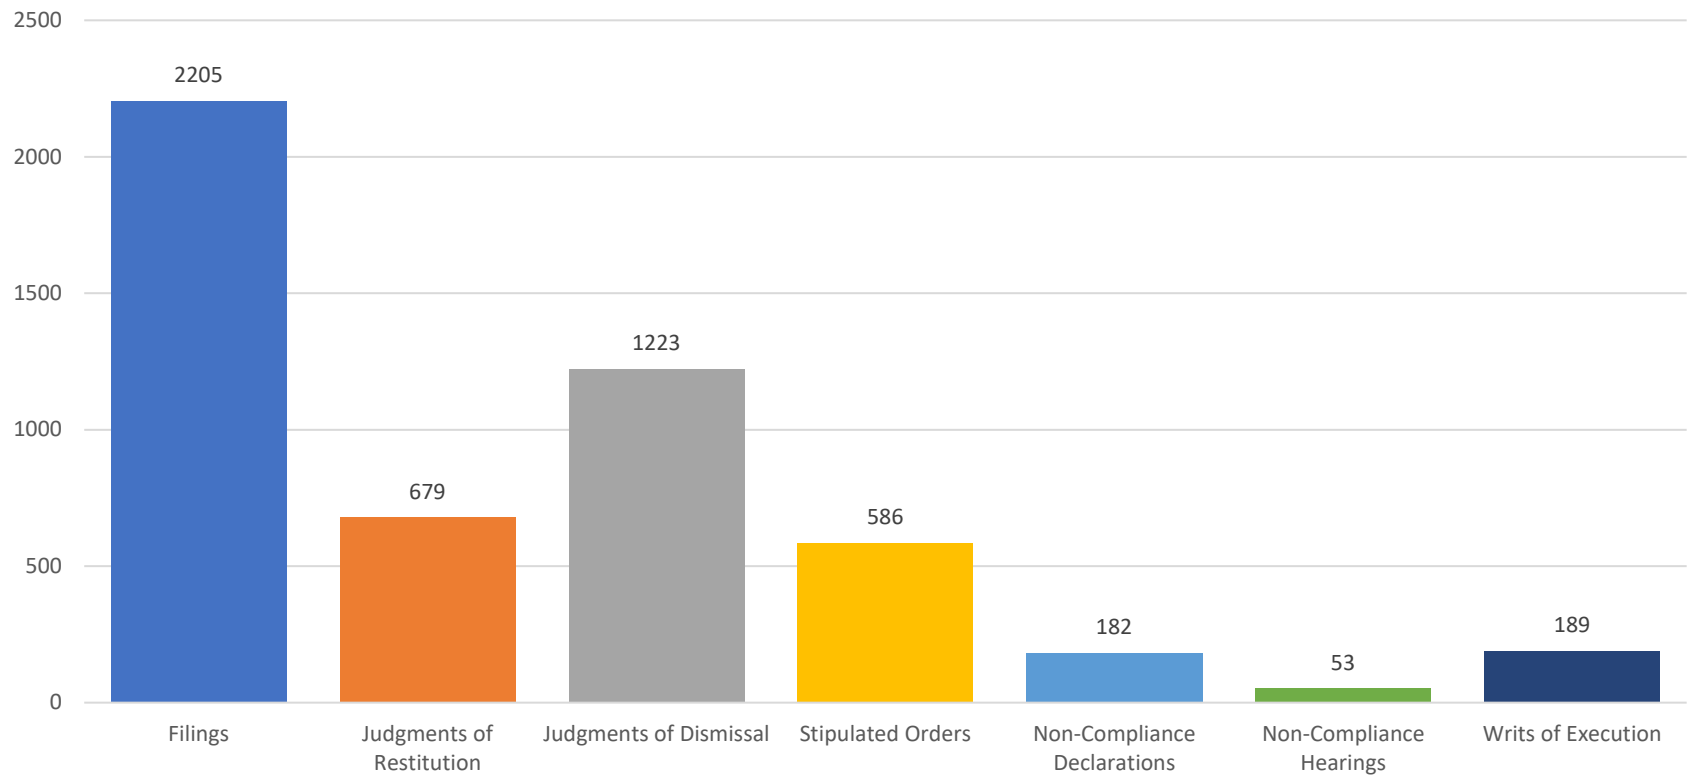

## Washington County Circuit Court Landlord Tenant Statistics 6/1/23 through 12/31/23

### NOTES:

One case can, potentially, have multiple events in the data entry categories listed above.  
Data regarding results of non-compliance hearings is not available.