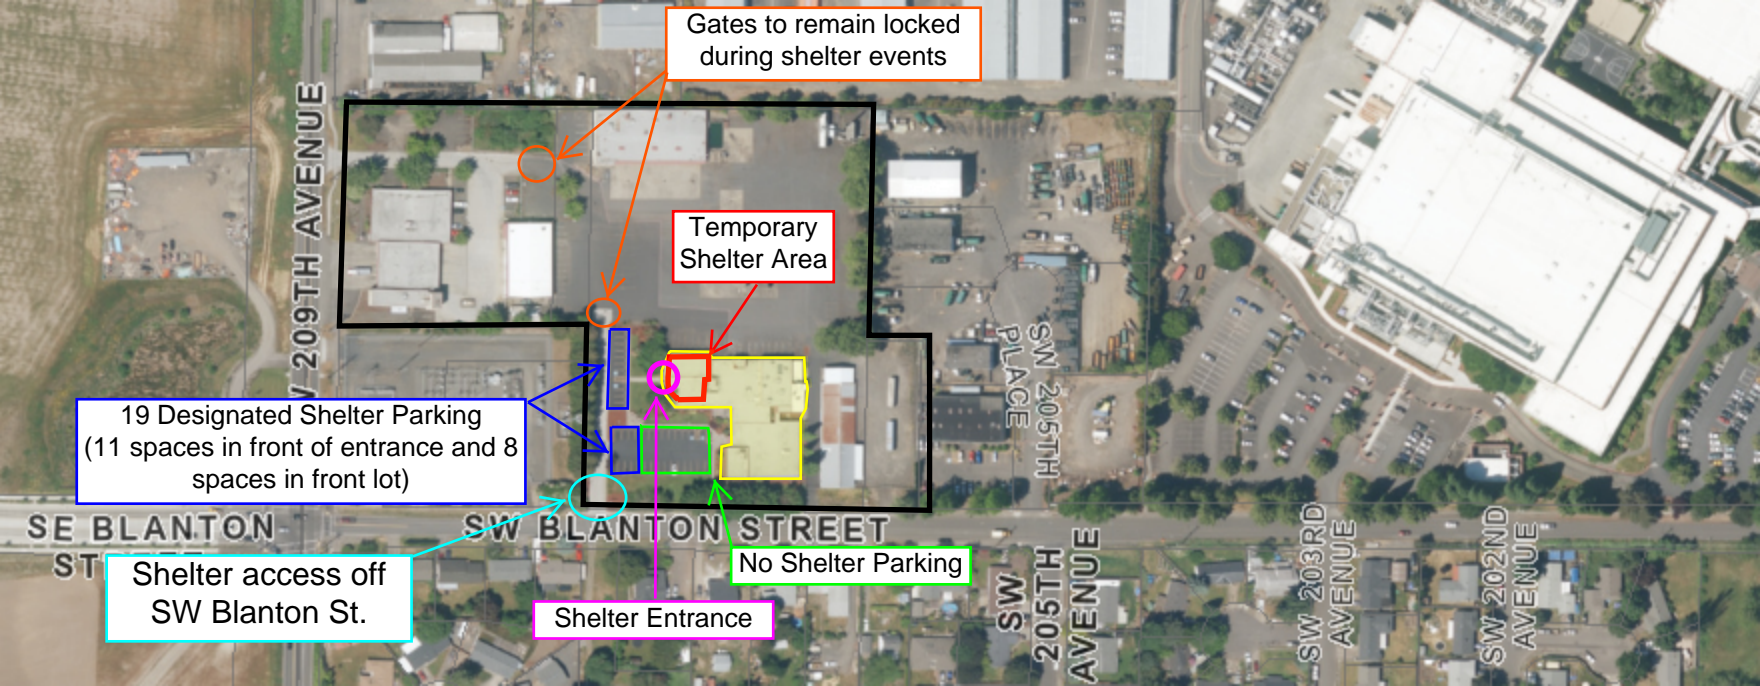

20665 SW Blanton St. Beaverton, 97078

Shelter
Building
Entrance

Shelter Entrance off
Blanton Street

Gates to remain locked during shelter events

Temporary Shelter Area

19 Designated Shelter Parking (11 spaces in front of entrance and 8 spaces in front lot)

Shelter access off SW Blanton St.

Shelter Entrance

No Shelter Parking