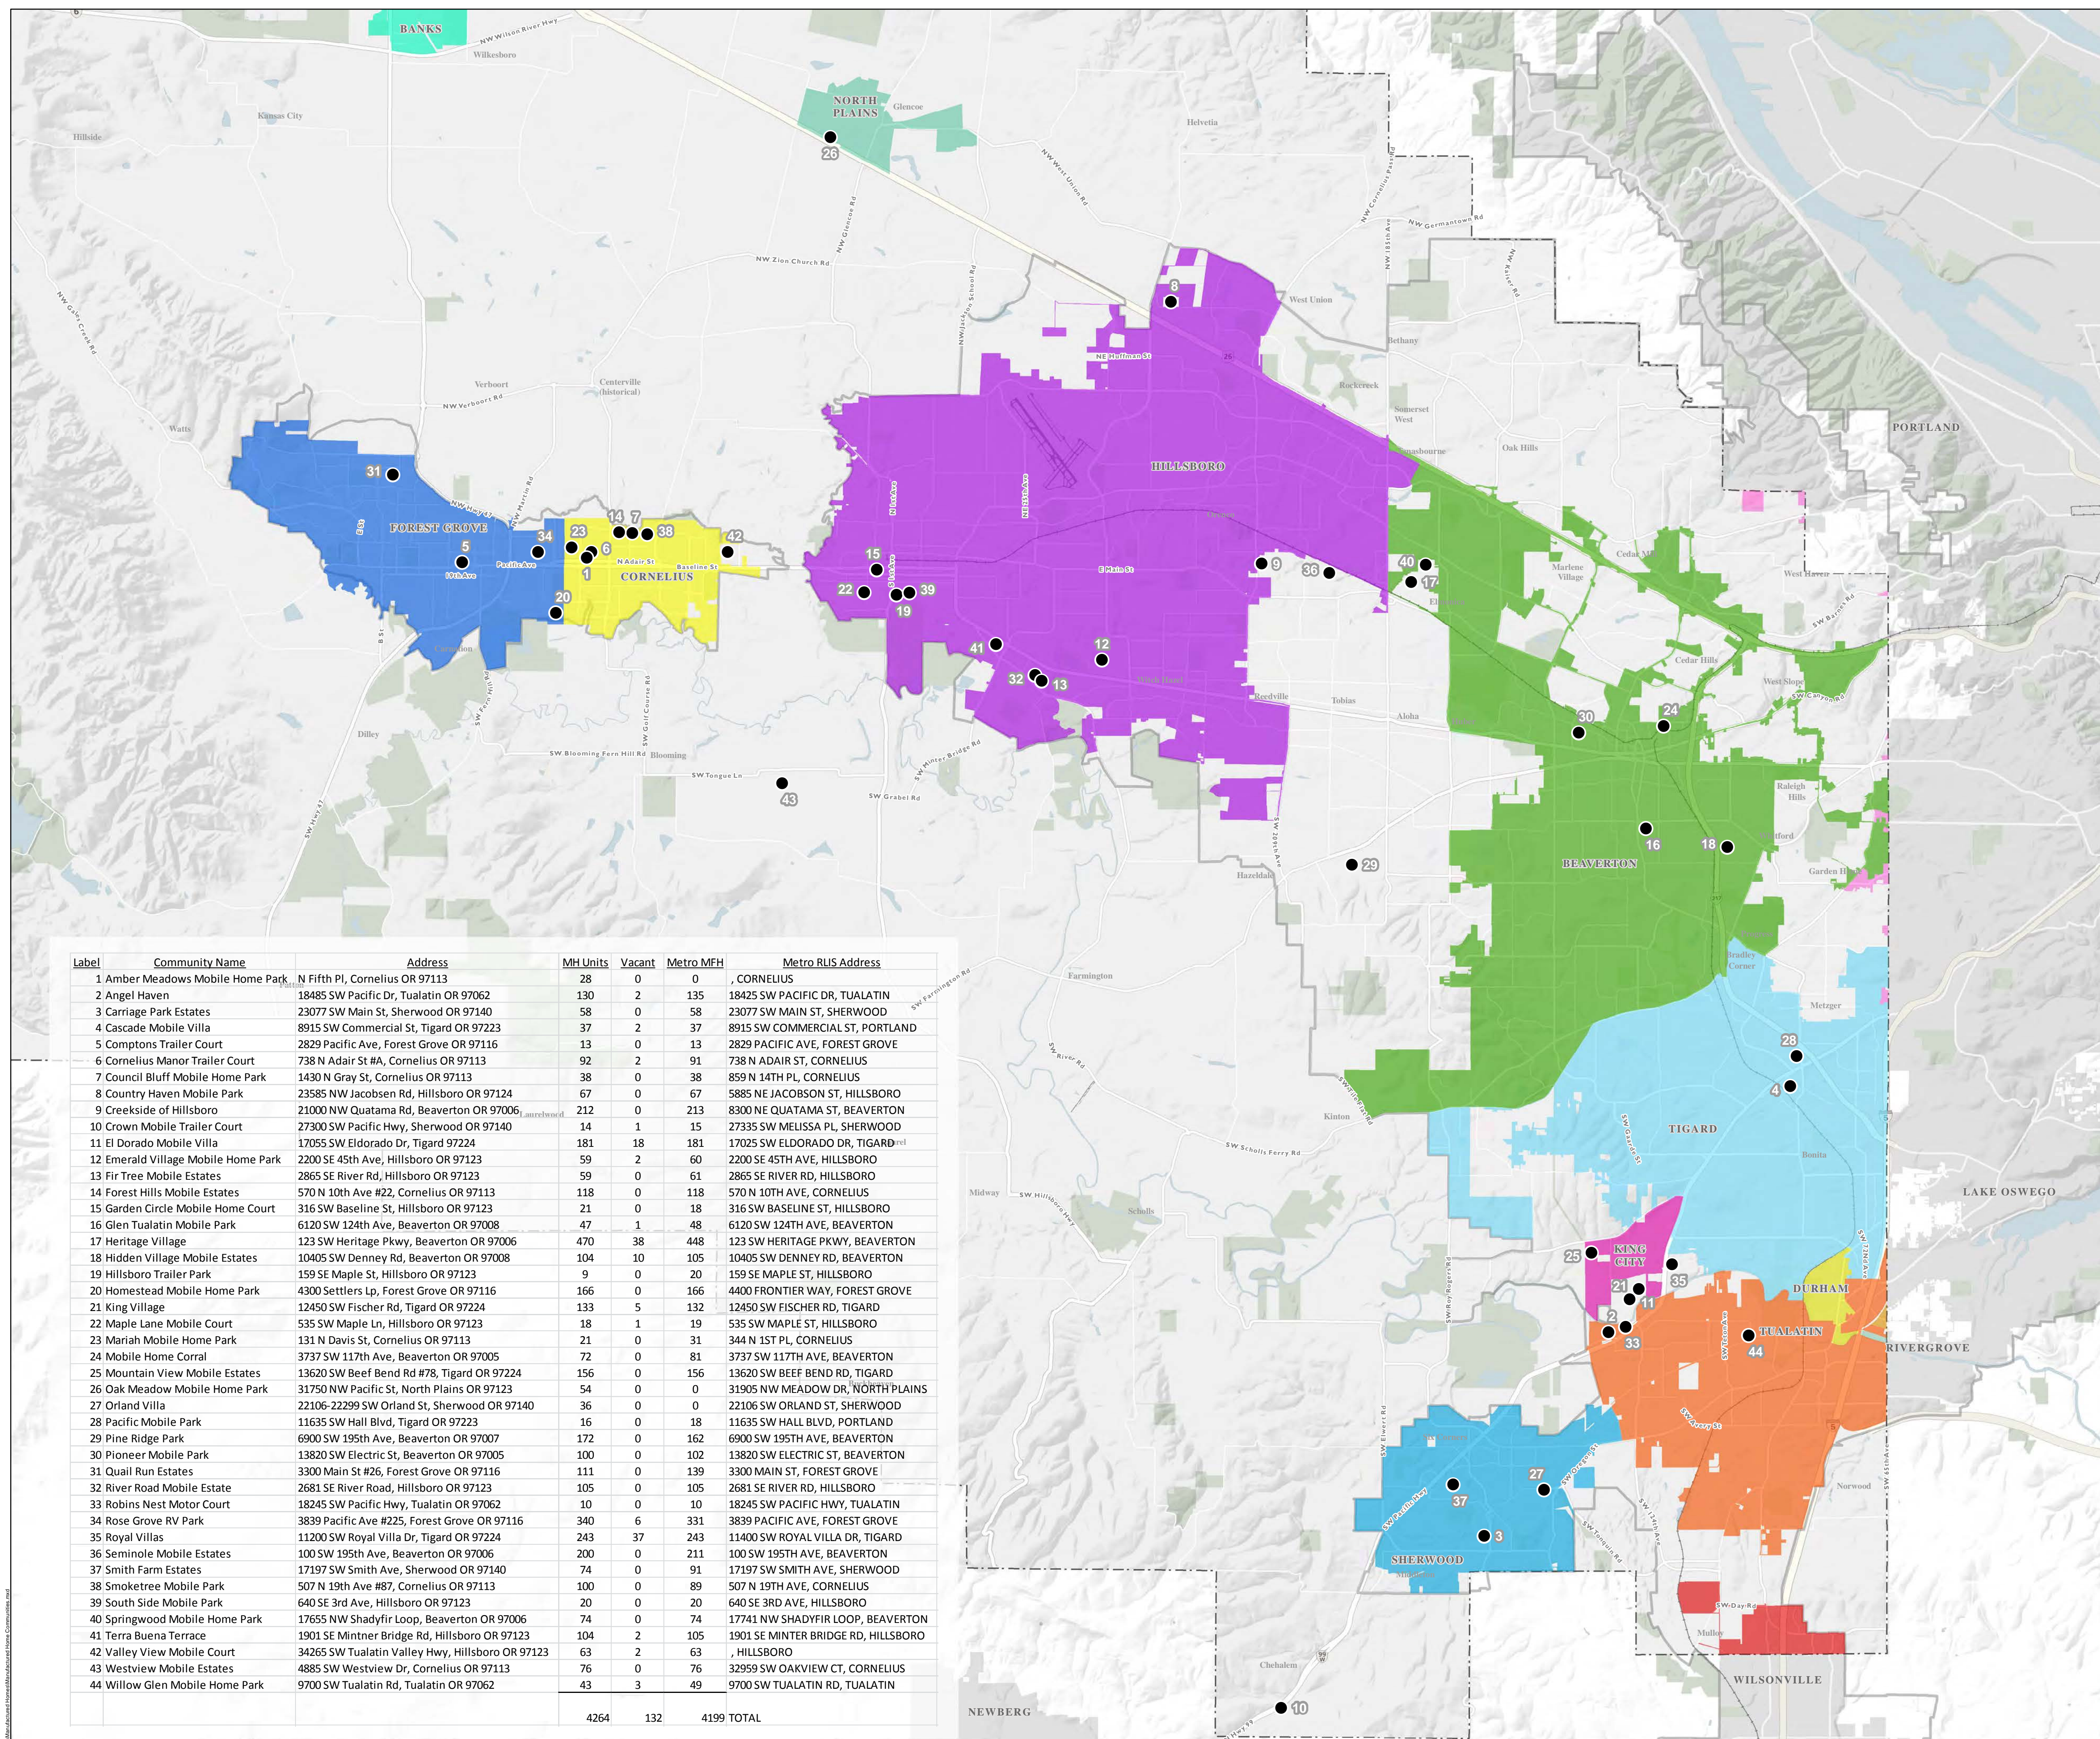

Manufactured Home Communities in Washington County

Legend

- Manufactured Home Communities

CITIES

- Banks
- Beaverton
- Cornelius
- Durham
- Forest Grove
- Gaston
- Hillsboro
- King City
- Lake Oswego
- North Plains
- Portland
- Rivergrove
- Sherwood
- Tigard
- Tualatin
- Wilsonville

Data Source: Metro RLIS, LUT-PDS, and Housing datasets

N
1:60,000
0 0.75 1.5
Miles

WASHINGTON COUNTY
OREGON
Department of Land Use & Transportation
Planning and Development Services Division

Date: 11/12/2019

Label	Community Name	Address	MH Units	Vacant	Metro MFH	Metro RLIS Address
1	Amber Meadows Mobile Home Park	N Fifth Pl, Cornelius OR 97113	28	0	0	CORNELIUS
2	Angel Haven	18485 SW Pacific Dr, Tualatin OR 97062	130	2	135	18425 SW PACIFIC DR, TUALATIN
3	Carriage Park Estates	23077 SW Main St, Sherwood OR 97140	58	0	58	23077 SW MAIN ST, SHERWOOD
4	Cascade Mobile Villa	8915 SW Commercial St, Tigard OR 97223	37	2	37	8915 SW COMMERCIAL ST, PORTLAND
5	Comptons Trailer Court	2829 Pacific Ave, Forest Grove OR 97116	13	0	13	2829 PACIFIC AVE, FOREST GROVE
6	Cornelius Manor Trailer Court	738 N Adair St #A, Cornelius OR 97113	92	2	91	738 N ADAIR ST, CORNELIUS
7	Council Bluff Mobile Home Park	1430 N Gray St, Cornelius OR 97113	38	0	38	859 N 14TH PL, CORNELIUS
8	Country Haven Mobile Park	23585 NW Jacobsen Rd, Hillsboro OR 97124	67	0	67	5885 NE JACOBSON ST, HILLSBORO
9	Creekside of Hillsboro	21000 NW Quatama Rd, Beaverton OR 97006	212	0	213	8300 NE QUATAMA ST, BEAVERTON
10	Crown Mobile Trailer Court	27300 SW Pacific Hwy, Sherwood OR 97140	14	1	15	27335 SW MELISSA PL, SHERWOOD
11	El Dorado Mobile Villa	17055 SW Eldorado Dr, Tigard 97224	181	18	181	17025 SW ELDOURADO DR, TIGARD
12	Emerald Village Mobile Home Park	2200 SE 45th Ave, Hillsboro OR 97123	59	2	60	2200 SE 45TH AVE, HILLSBORO
13	Fir Tree Mobile Estates	2865 SE River Rd, Hillsboro OR 97123	59	0	61	2865 SE RIVER RD, HILLSBORO
14	Forest Hills Mobile Estates	570 N 10th Ave #22, Cornelius OR 97113	118	0	118	570 N 10TH AVE, CORNELIUS
15	Garden Circle Mobile Home Court	316 SW Baseline St, Hillsboro OR 97123	21	0	18	316 SW BASELINE ST, HILLSBORO
16	Glen Tualatin Mobile Park	6120 SW 124th Ave, Beaverton OR 97008	47	1	48	6120 SW 124TH AVE, BEAVERTON
17	Heritage Village	123 SW Heritage Pkwy, Beaverton OR 97006	470	38	448	123 SW HERITAGE PKWY, BEAVERTON
18	Hidden Village Mobile Estates	10405 SW Denney Rd, Beaverton OR 97008	104	10	105	10405 SW DENNEY RD, BEAVERTON
19	Hillsboro Trailer Park	159 SE Maple St, Hillsboro OR 97123	9	0	20	159 SE MAPLE ST, HILLSBORO
20	Homestead Mobile Home Park	4300 Settlers Ln, Forest Grove OR 97116	166	0	166	4400 FRONTIER WAY, FOREST GROVE
21	King Village	12450 SW Fischer Rd, Tigard OR 97224	133	5	132	12450 SW FISCHER RD, TIGARD
22	Maple Lane Mobile Court	535 SW Maple Ln, Hillsboro OR 97123	18	1	19	535 SW MAPLE ST, HILLSBORO
23	Mariah Mobile Home Park	131 N Davis St, Cornelius OR 97113	21	0	31	344 N 1ST PL, CORNELIUS
24	Mobile Home Corral	3737 SW 117th Ave, Beaverton OR 97005	72	0	81	3737 SW 117TH AVE, BEAVERTON
25	Mountain View Mobile Estates	13620 SW Beef Bend Rd #78, Tigard OR 97224	156	0	156	13620 SW BEEF BEND RD, TIGARD
26	Oak Meadow Mobile Home Park	31750 NW Pacific St, North Plains OR 97123	54	0	0	31905 NW MEADOW DR, NORTH PLAINS
27	Orland Villa	22106-22299 SW Orland St, Sherwood OR 97140	36	0	0	22106 SW ORLAND ST, SHERWOOD
28	Pacific Mobile Park	11635 SW Hall Blvd, Tigard OR 97223	16	0	18	11635 SW HALL BLVD, PORTLAND
29	Pine Ridge Park	6900 SW 195th Ave, Beaverton OR 97007	172	0	162	6900 SW 195TH AVE, BEAVERTON
30	Pioneer Mobile Park	13820 SW Electric St, Beaverton OR 97005	100	0	102	13820 SW ELECTRIC ST, BEAVERTON
31	Quail Run Estates	3300 Main St #26, Forest Grove OR 97116	111	0	139	3300 MAIN ST, FOREST GROVE
32	River Road Mobile Estate	2681 SE River Road, Hillsboro OR 97123	105	0	105	2681 SE RIVER RD, HILLSBORO
33	Robins Nest Motor Court	18245 SW Pacific Hwy, Tualatin OR 97062	10	0	10	18245 SW PACIFIC HWY, TUALATIN
34	Rose Grove RV Park	3839 Pacific Ave #225, Forest Grove OR 97116	340	6	331	3839 PACIFIC AVE, FOREST GROVE
35	Royal Villas	11200 SW Royal Villa Dr, Tigard OR 97224	243	37	243	11400 SW ROYAL VILLA DR, TIGARD
36	Seminole Mobile Estates	100 SW 195th Ave, Beaverton OR 97006	200	0	211	100 SW 195TH AVE, BEAVERTON
37	Smith Farm Estates	17197 SW Smith Ave, Sherwood OR 97140	74	0	91	17197 SW SMITH AVE, SHERWOOD
38	Smoketree Mobile Park	507 N 19th Ave #87, Cornelius OR 97113	100	0	89	507 N 19TH AVE, CORNELIUS
39	South Side Mobile Park	640 SE 3rd Ave, Hillsboro OR 97123	20	0	20	640 SE 3RD AVE, HILLSBORO
40	Springwood Mobile Home Park	17655 NW Shadyfir Loop, Beaverton OR 97006	74	0	74	17741 NW SHADYFIR LOOP, BEAVERTON
41	Terra Buena Terrace	1901 SE Minter Bridge Rd, Hillsboro OR 97123	104	2	105	1901 SE MINTER BRIDGE RD, HILLSBORO
42	Valley View Mobile Court	34265 SW Tualatin Valley Hwy, Hillsboro OR 97123	63	2	63	HILLSBORO
43	Westview Mobile Estates	4885 SW Westview Dr, Cornelius OR 97113	76	0	76	32959 SW OAKVIEW CT, CORNELIUS
44	Willow Glen Mobile Home Park	9700 SW Tualatin Rd, Tualatin OR 97062	43	3	49	9700 SW TUALATIN RD, TUALATIN
			4264	132	4199 TOTAL