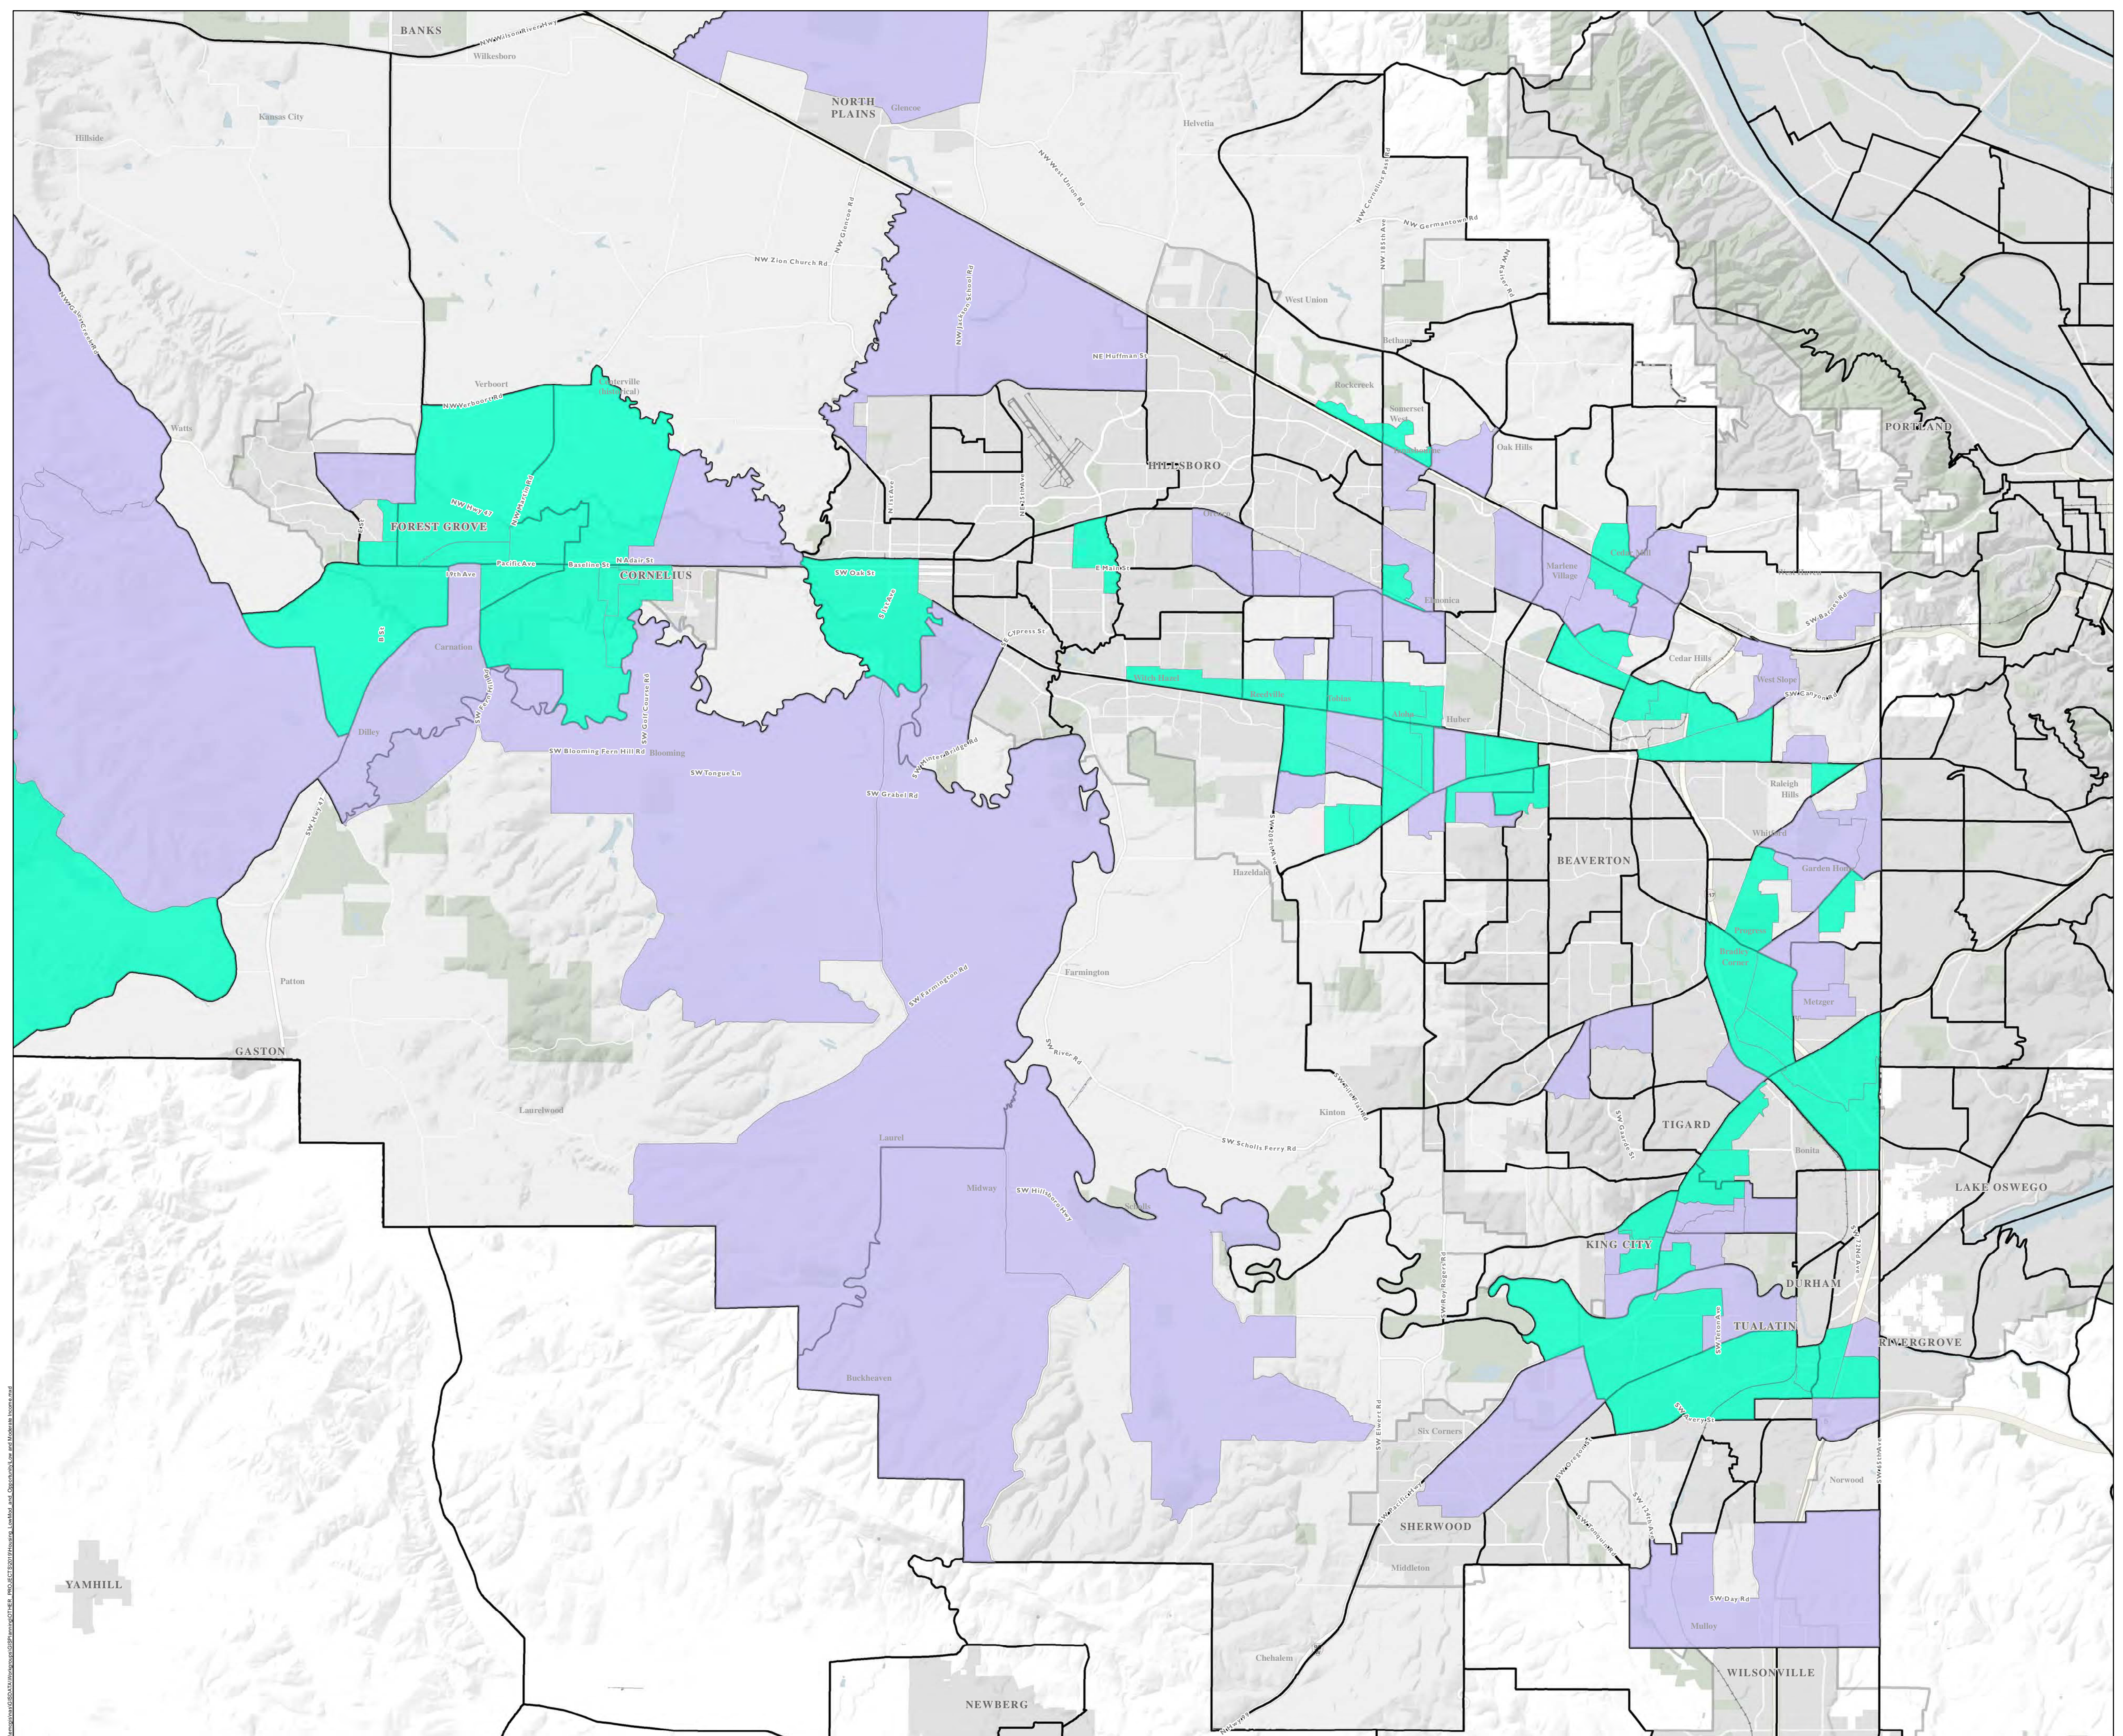

Low and Moderate Income Areas (LMA) in Washington County

Legend

- Block Groups with LMI $\geq$ 51%
- Block Groups with LMI+MOE $\geq$ 51%
- **see footnote below*
- 2010 Census tracts
- 2010 Census block groups

*Note: Block groups shown in purple will require additional study to determine if they qualify for designation as LMAs.

Data Source: Metro RLIS, LUT-PDS, and Housing datasets

This product is for informational purposes and may not have been prepared for, or be suitable for legal, engineering, or surveying purposes. Users of this information should review or consult the primary data and information sources to ascertain the usability of the information. Care was taken in the mapping but there are no warranties for this product. However, notification of any errors will be appreciated.