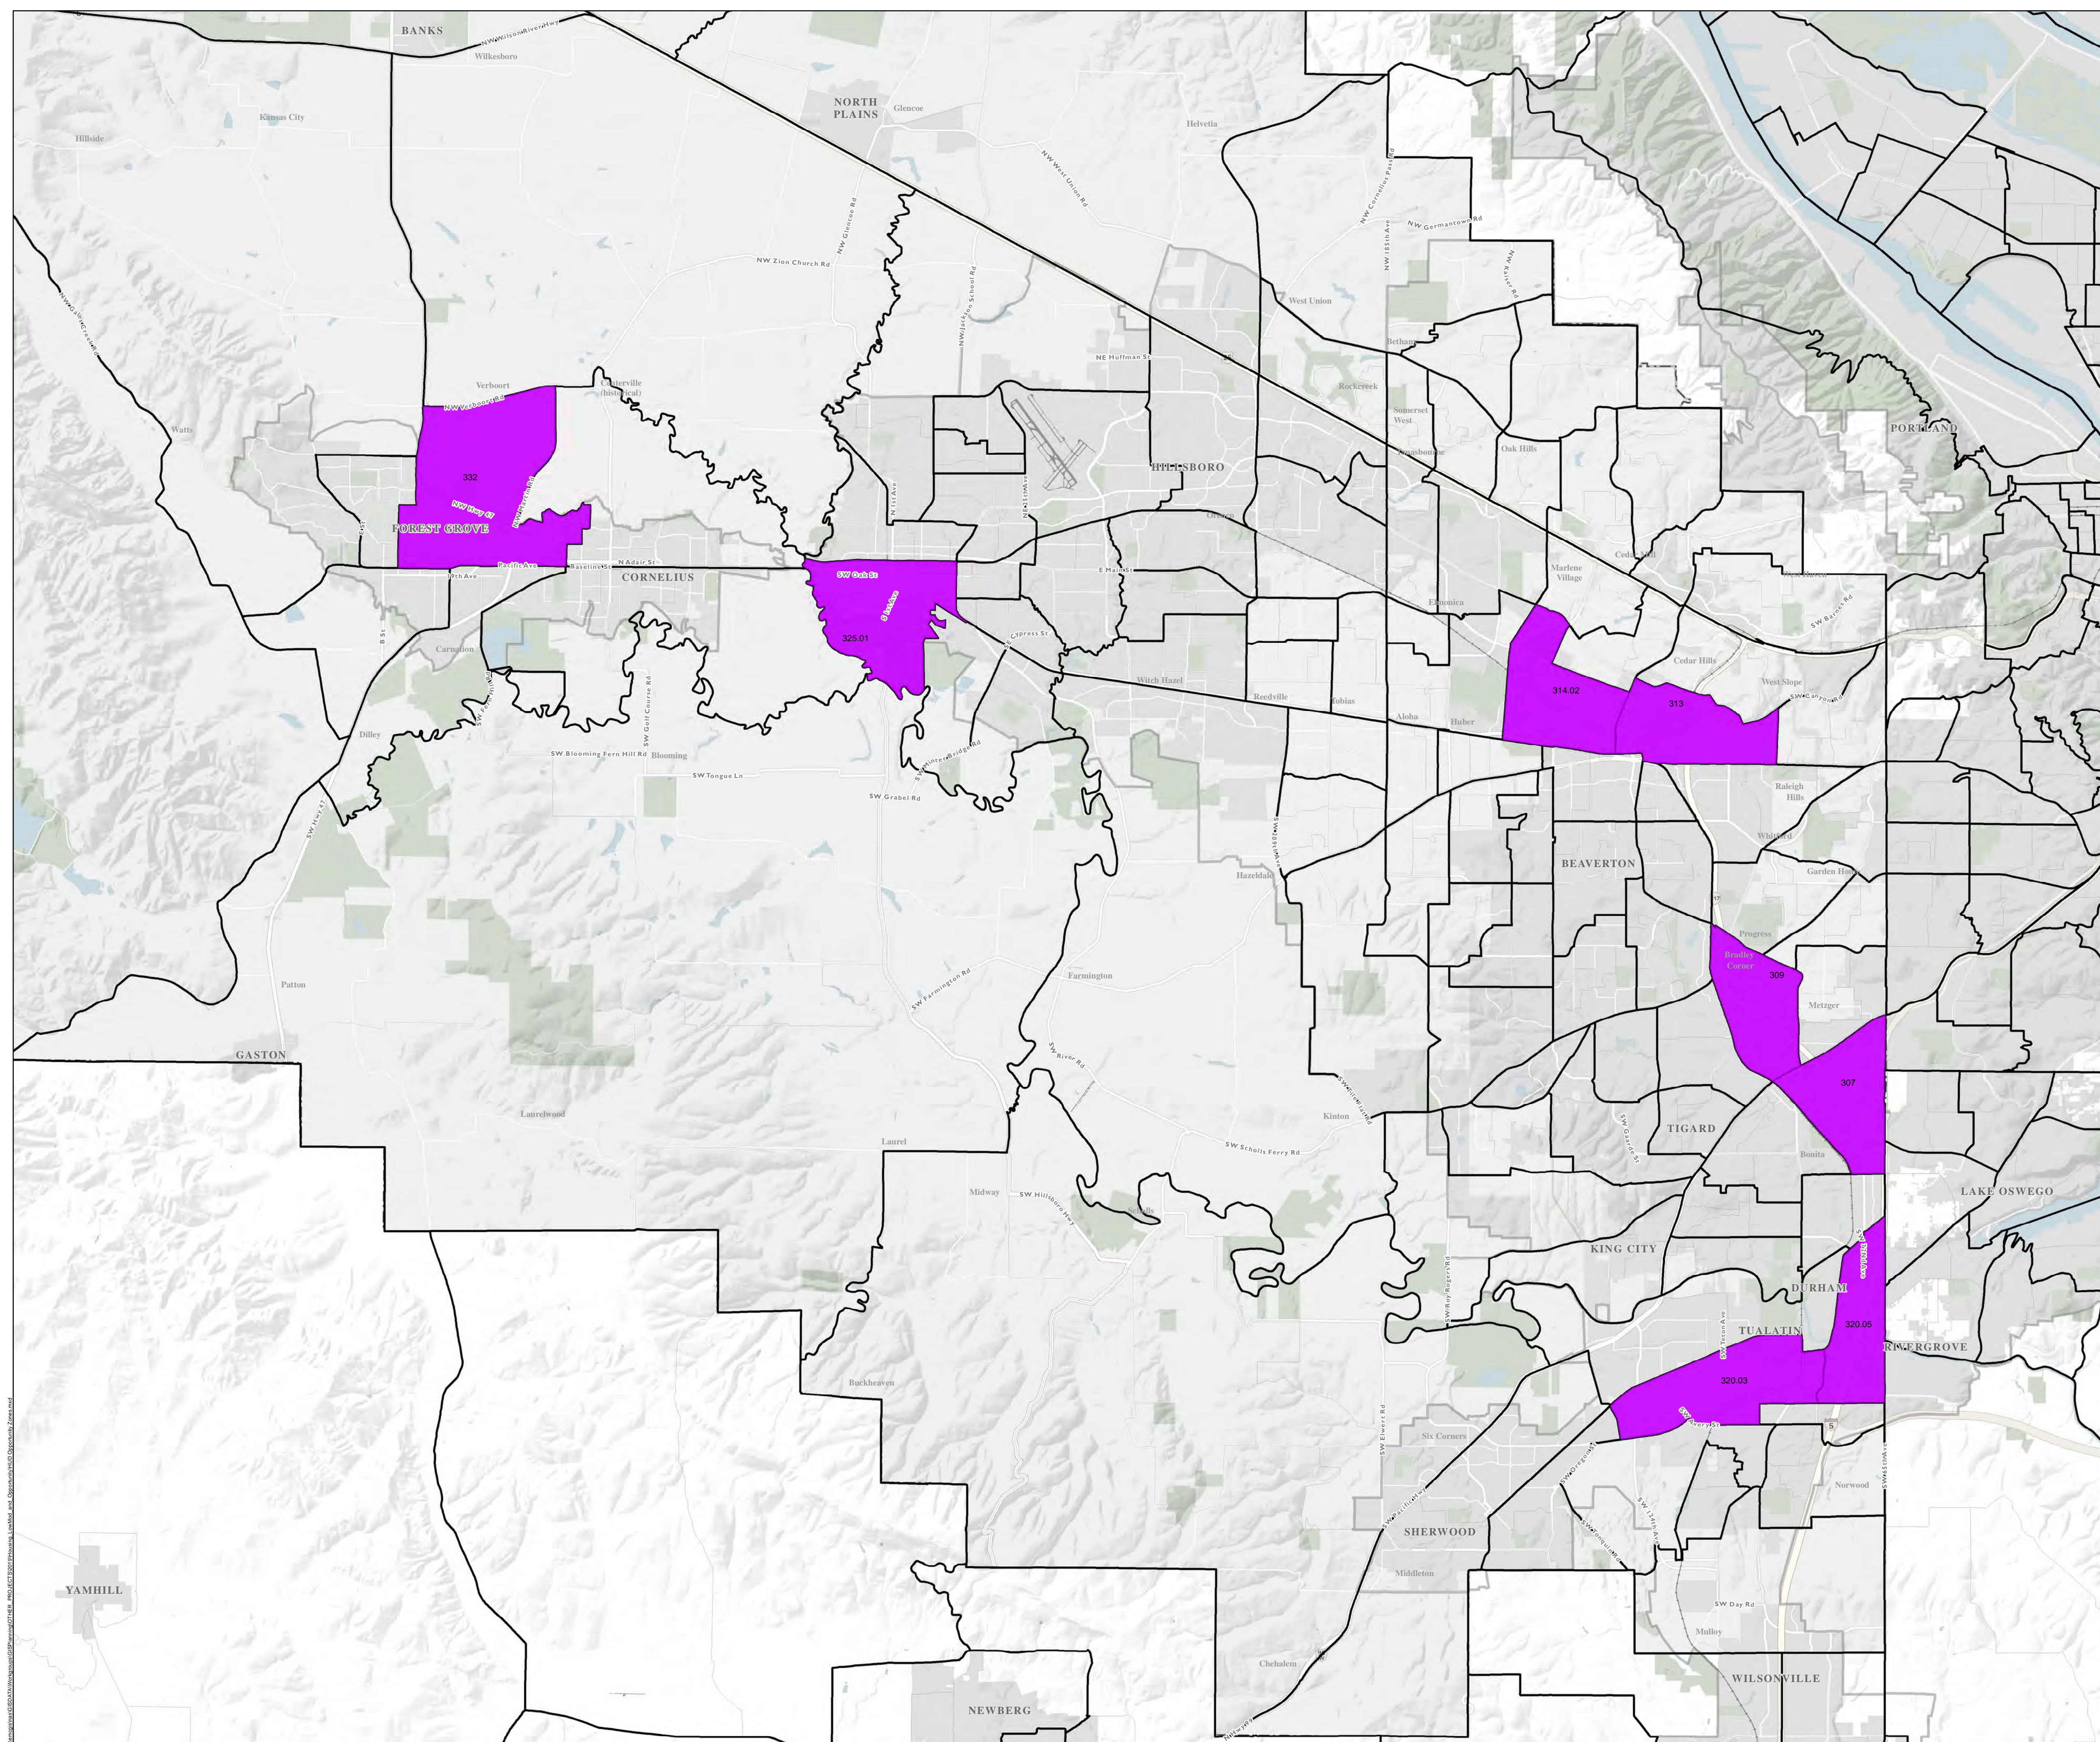

HUD Opportunity Zones in Washington County

Legend

- Opportunity Zones
- 2010 Census tracts
- 2010 Census bock groups

Data Source: Metro RLIS, LUT-PDS, and Housing datasets

This product is for informational purposes and may not have been prepared for, or be suitable for legal, engineering, or surveying purposes. Users of this information should review or consult the primary data and information sources to ascertain the usability of the information. Care was taken in the mapping but there are no warranties for this product. However, notification of any errors will be appreciated.