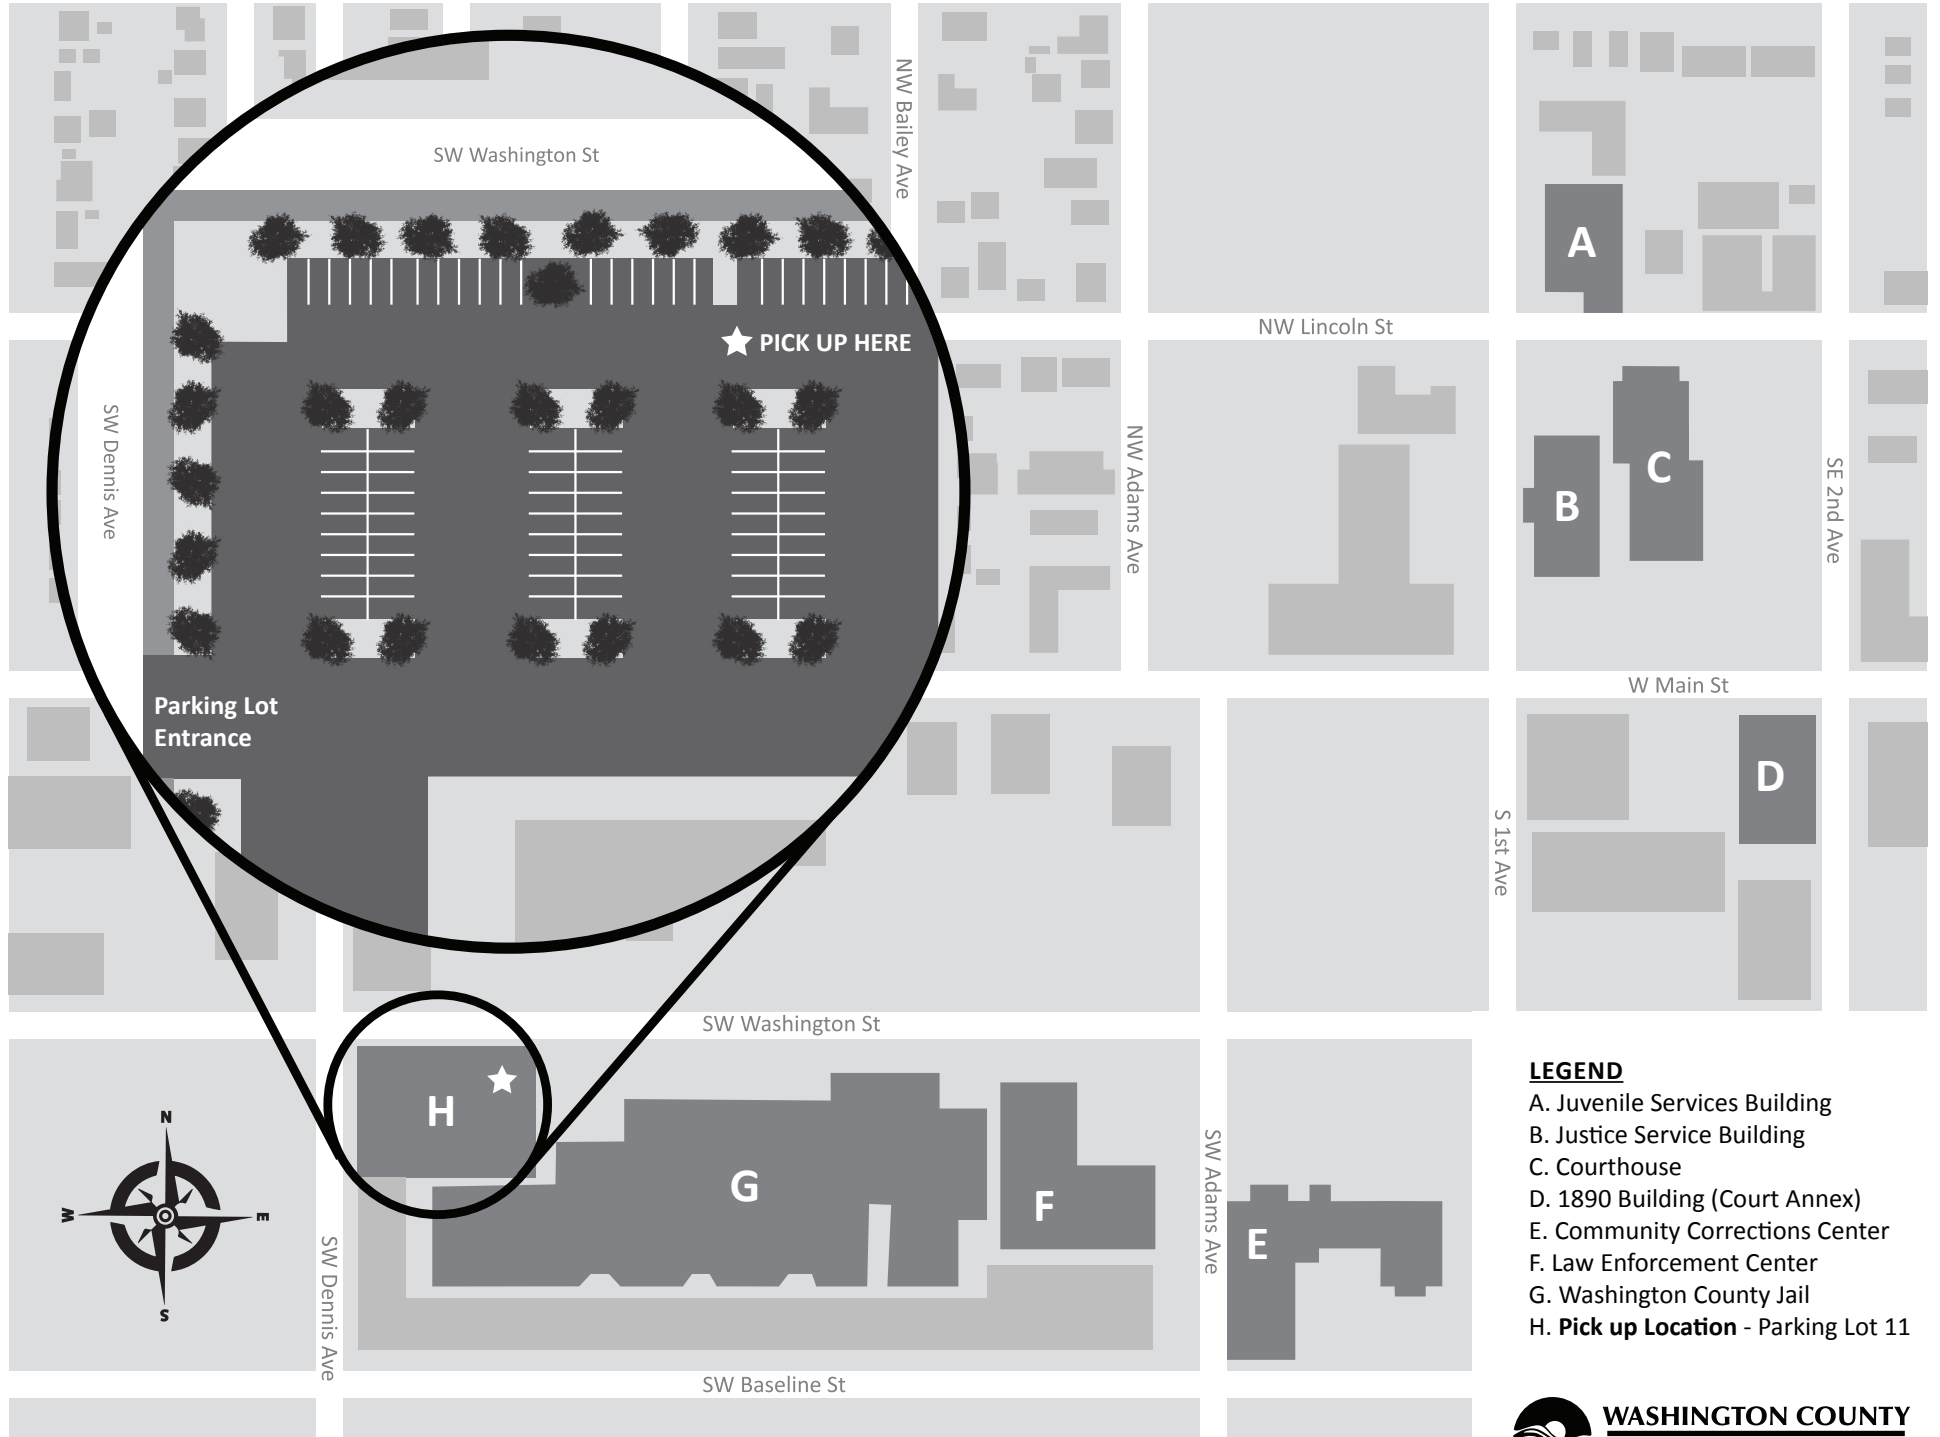

# COMMUNITY SERVICE PROGRAM PICK UP AREA

Hillsboro, Oregon

- LEGEND**
- A. Juvenile Services Building
  - B. Justice Service Building
  - C. Courthouse
  - D. 1890 Building (Court Annex)
  - E. Community Corrections Center
  - F. Law Enforcement Center
  - G. Washington County Jail
  - H. **Pick up Location** - Parking Lot 11

Map is not to scale