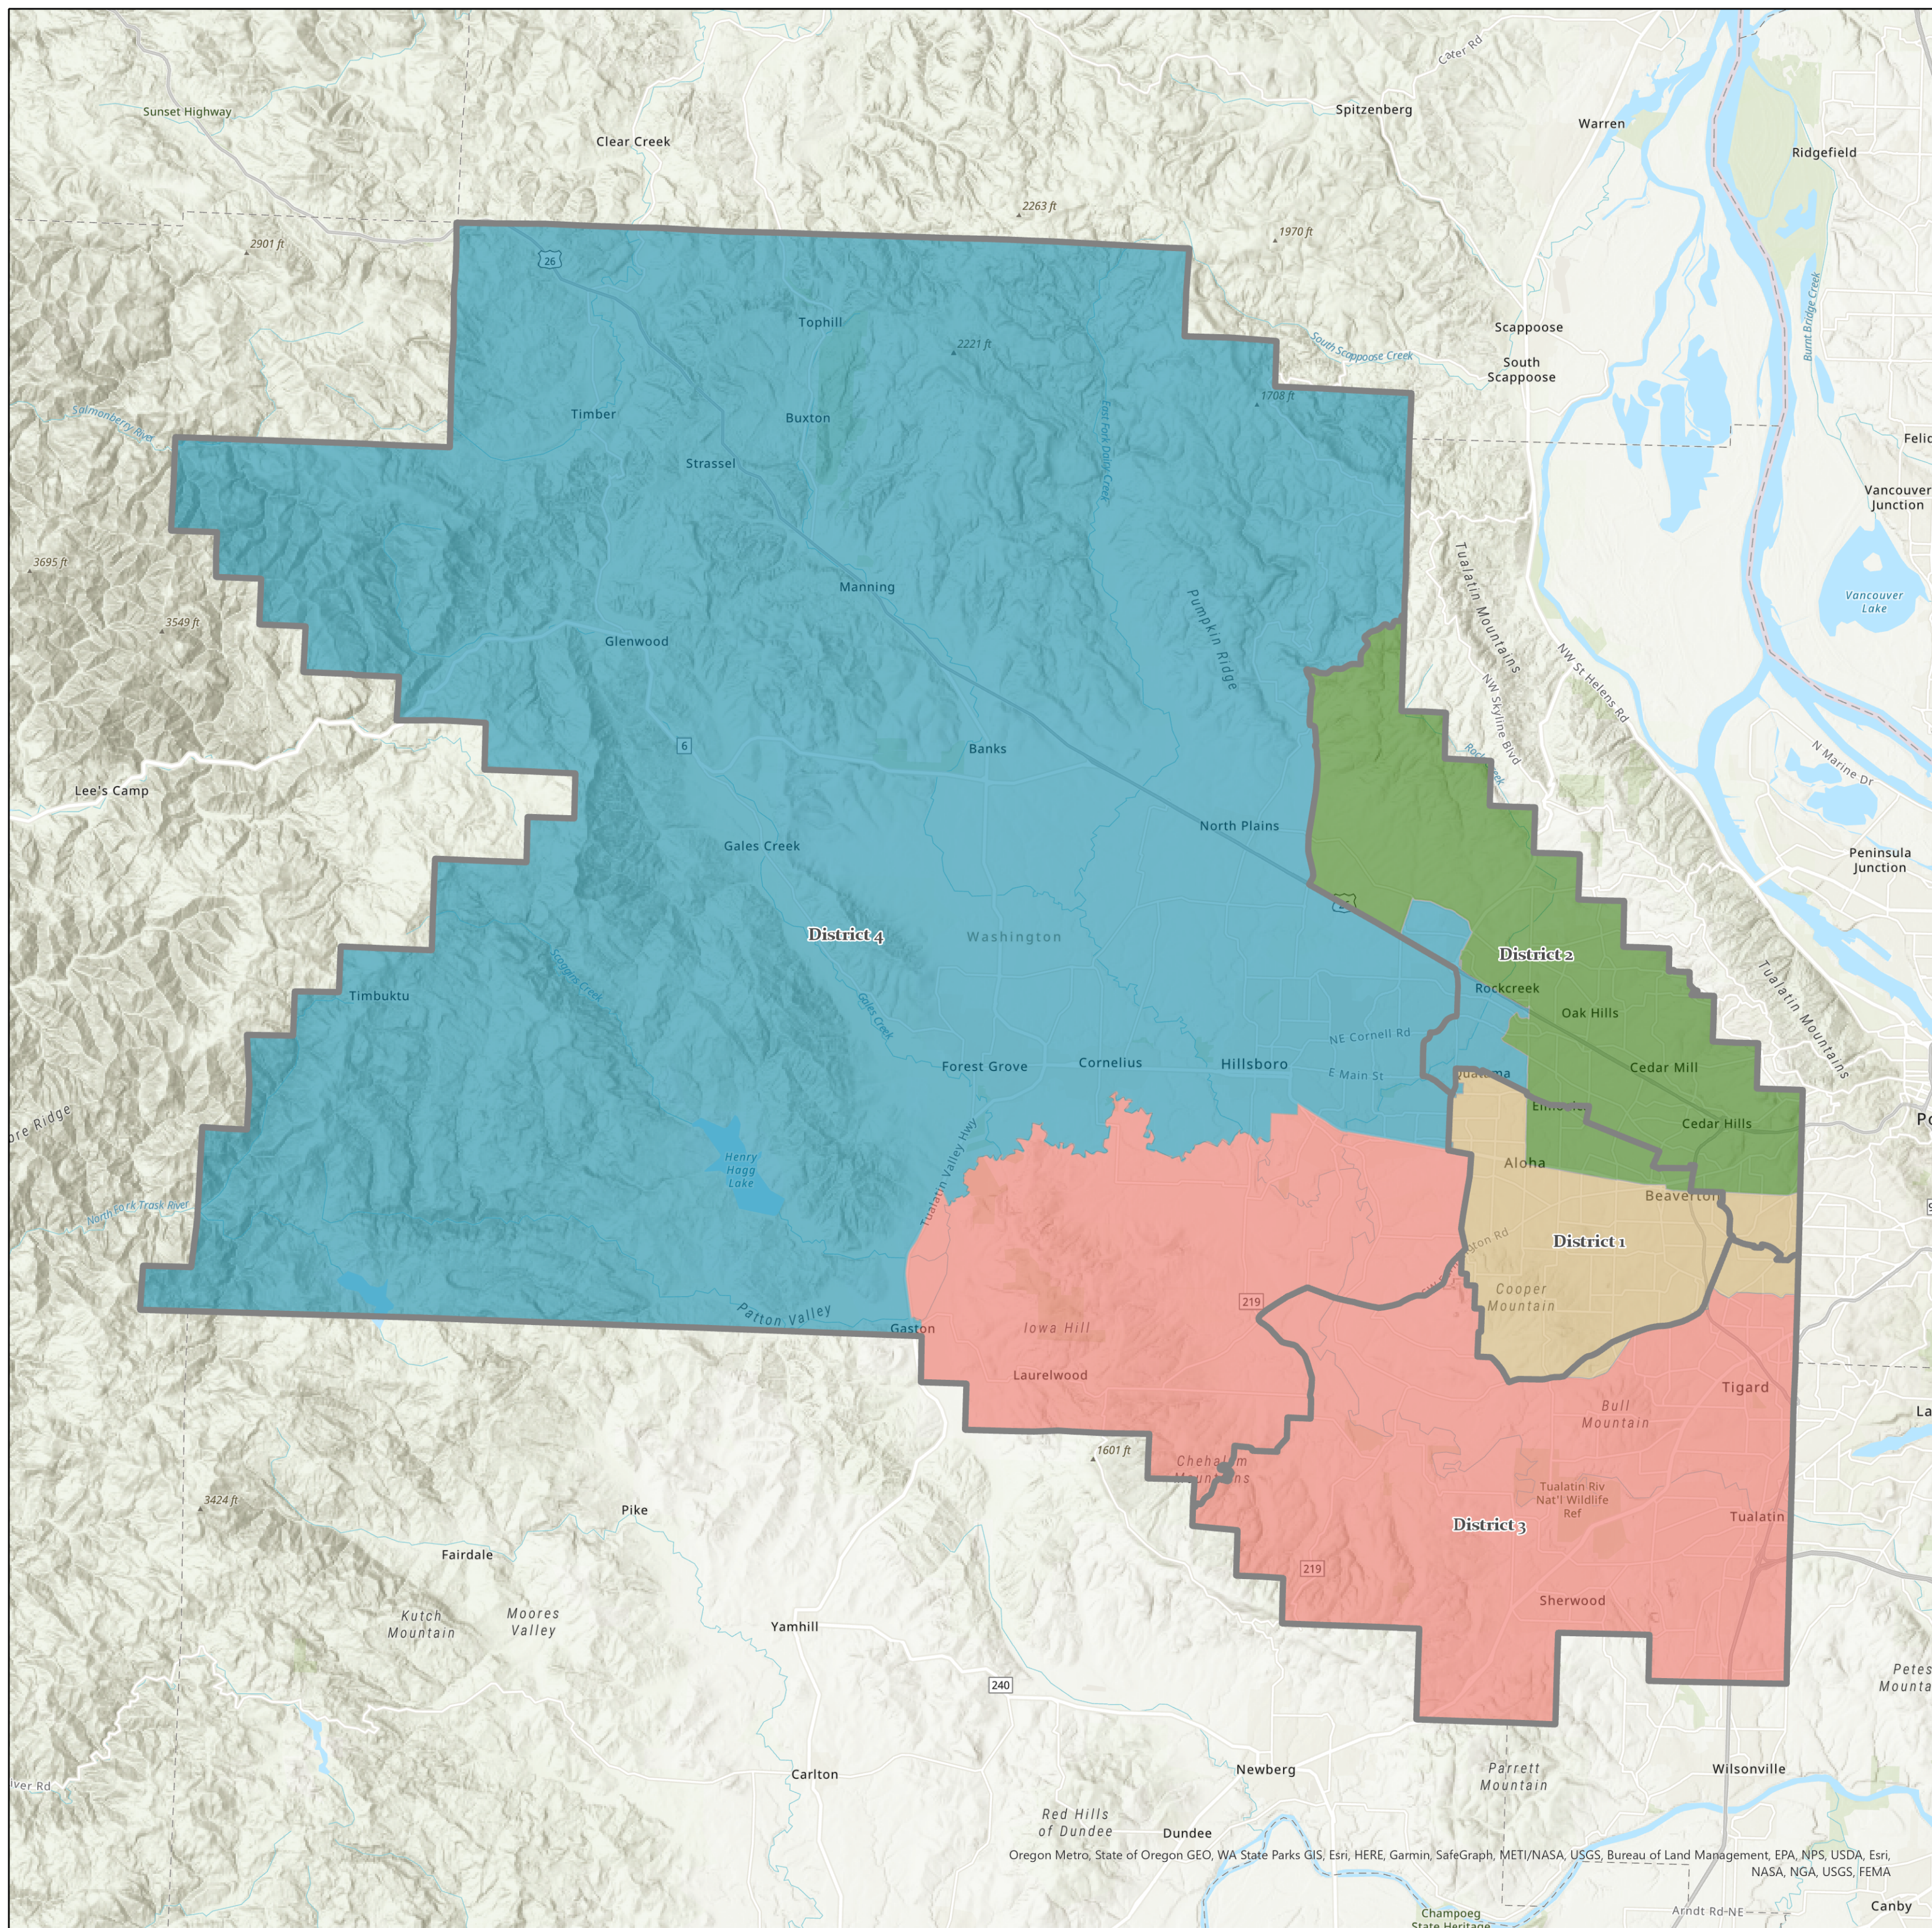

Proposed Commissioner District Plan 5

	Current District Boundary
	District 1
	District 2
	District 3
	District 4

Oregon Metro, State of Oregon GEO, WA State Parks GIS, Esri, HERE, Garmin, SafeGraph, METI/NASA, USGS, Bureau of Land Management, EPA, NPS, USDA, Esri, NASA, NGA, USGS, FEMA