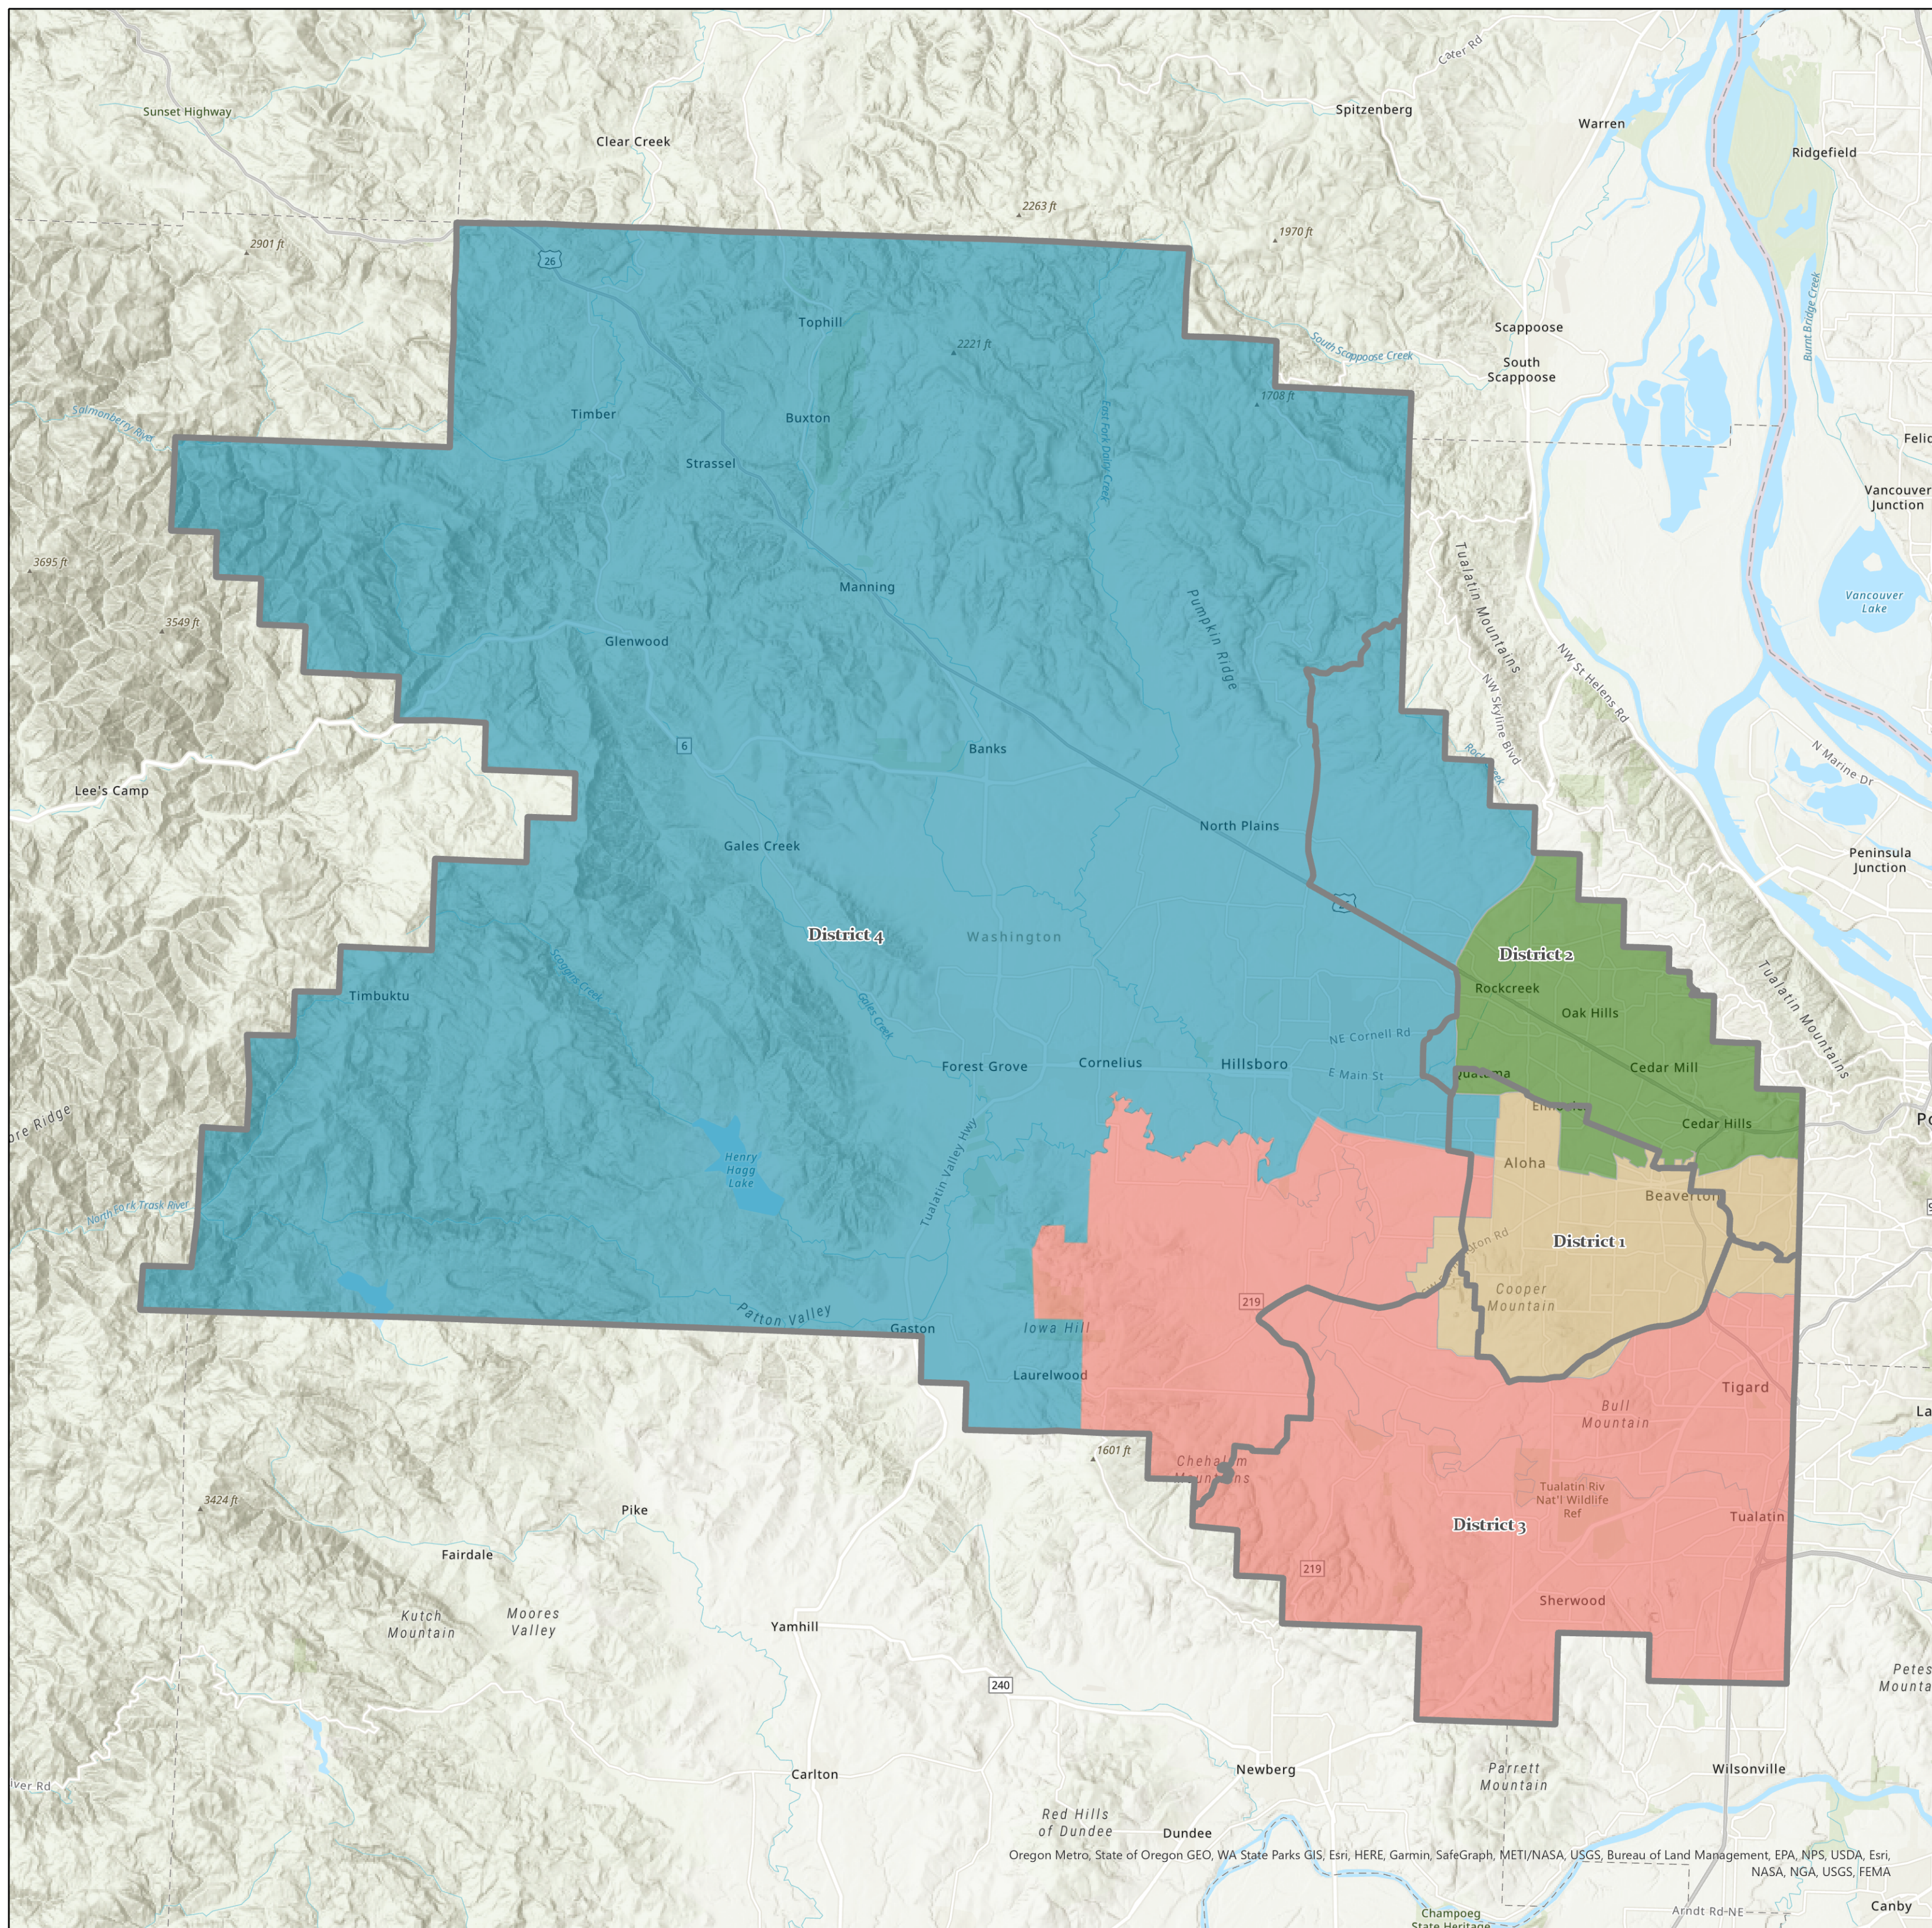

# Proposed Commissioner District Plan 4

	Current District Boundary
	District 1
	District 2
	District 3
	District 4

Oregon Metro, State of Oregon GEO, WA State Parks GIS, Esri, HERE, Garmin, SafeGraph, METI/NASA, USGS, Bureau of Land Management, EPA, NPS, USDA, Esri, NASA, NGA, USGS, FEMA