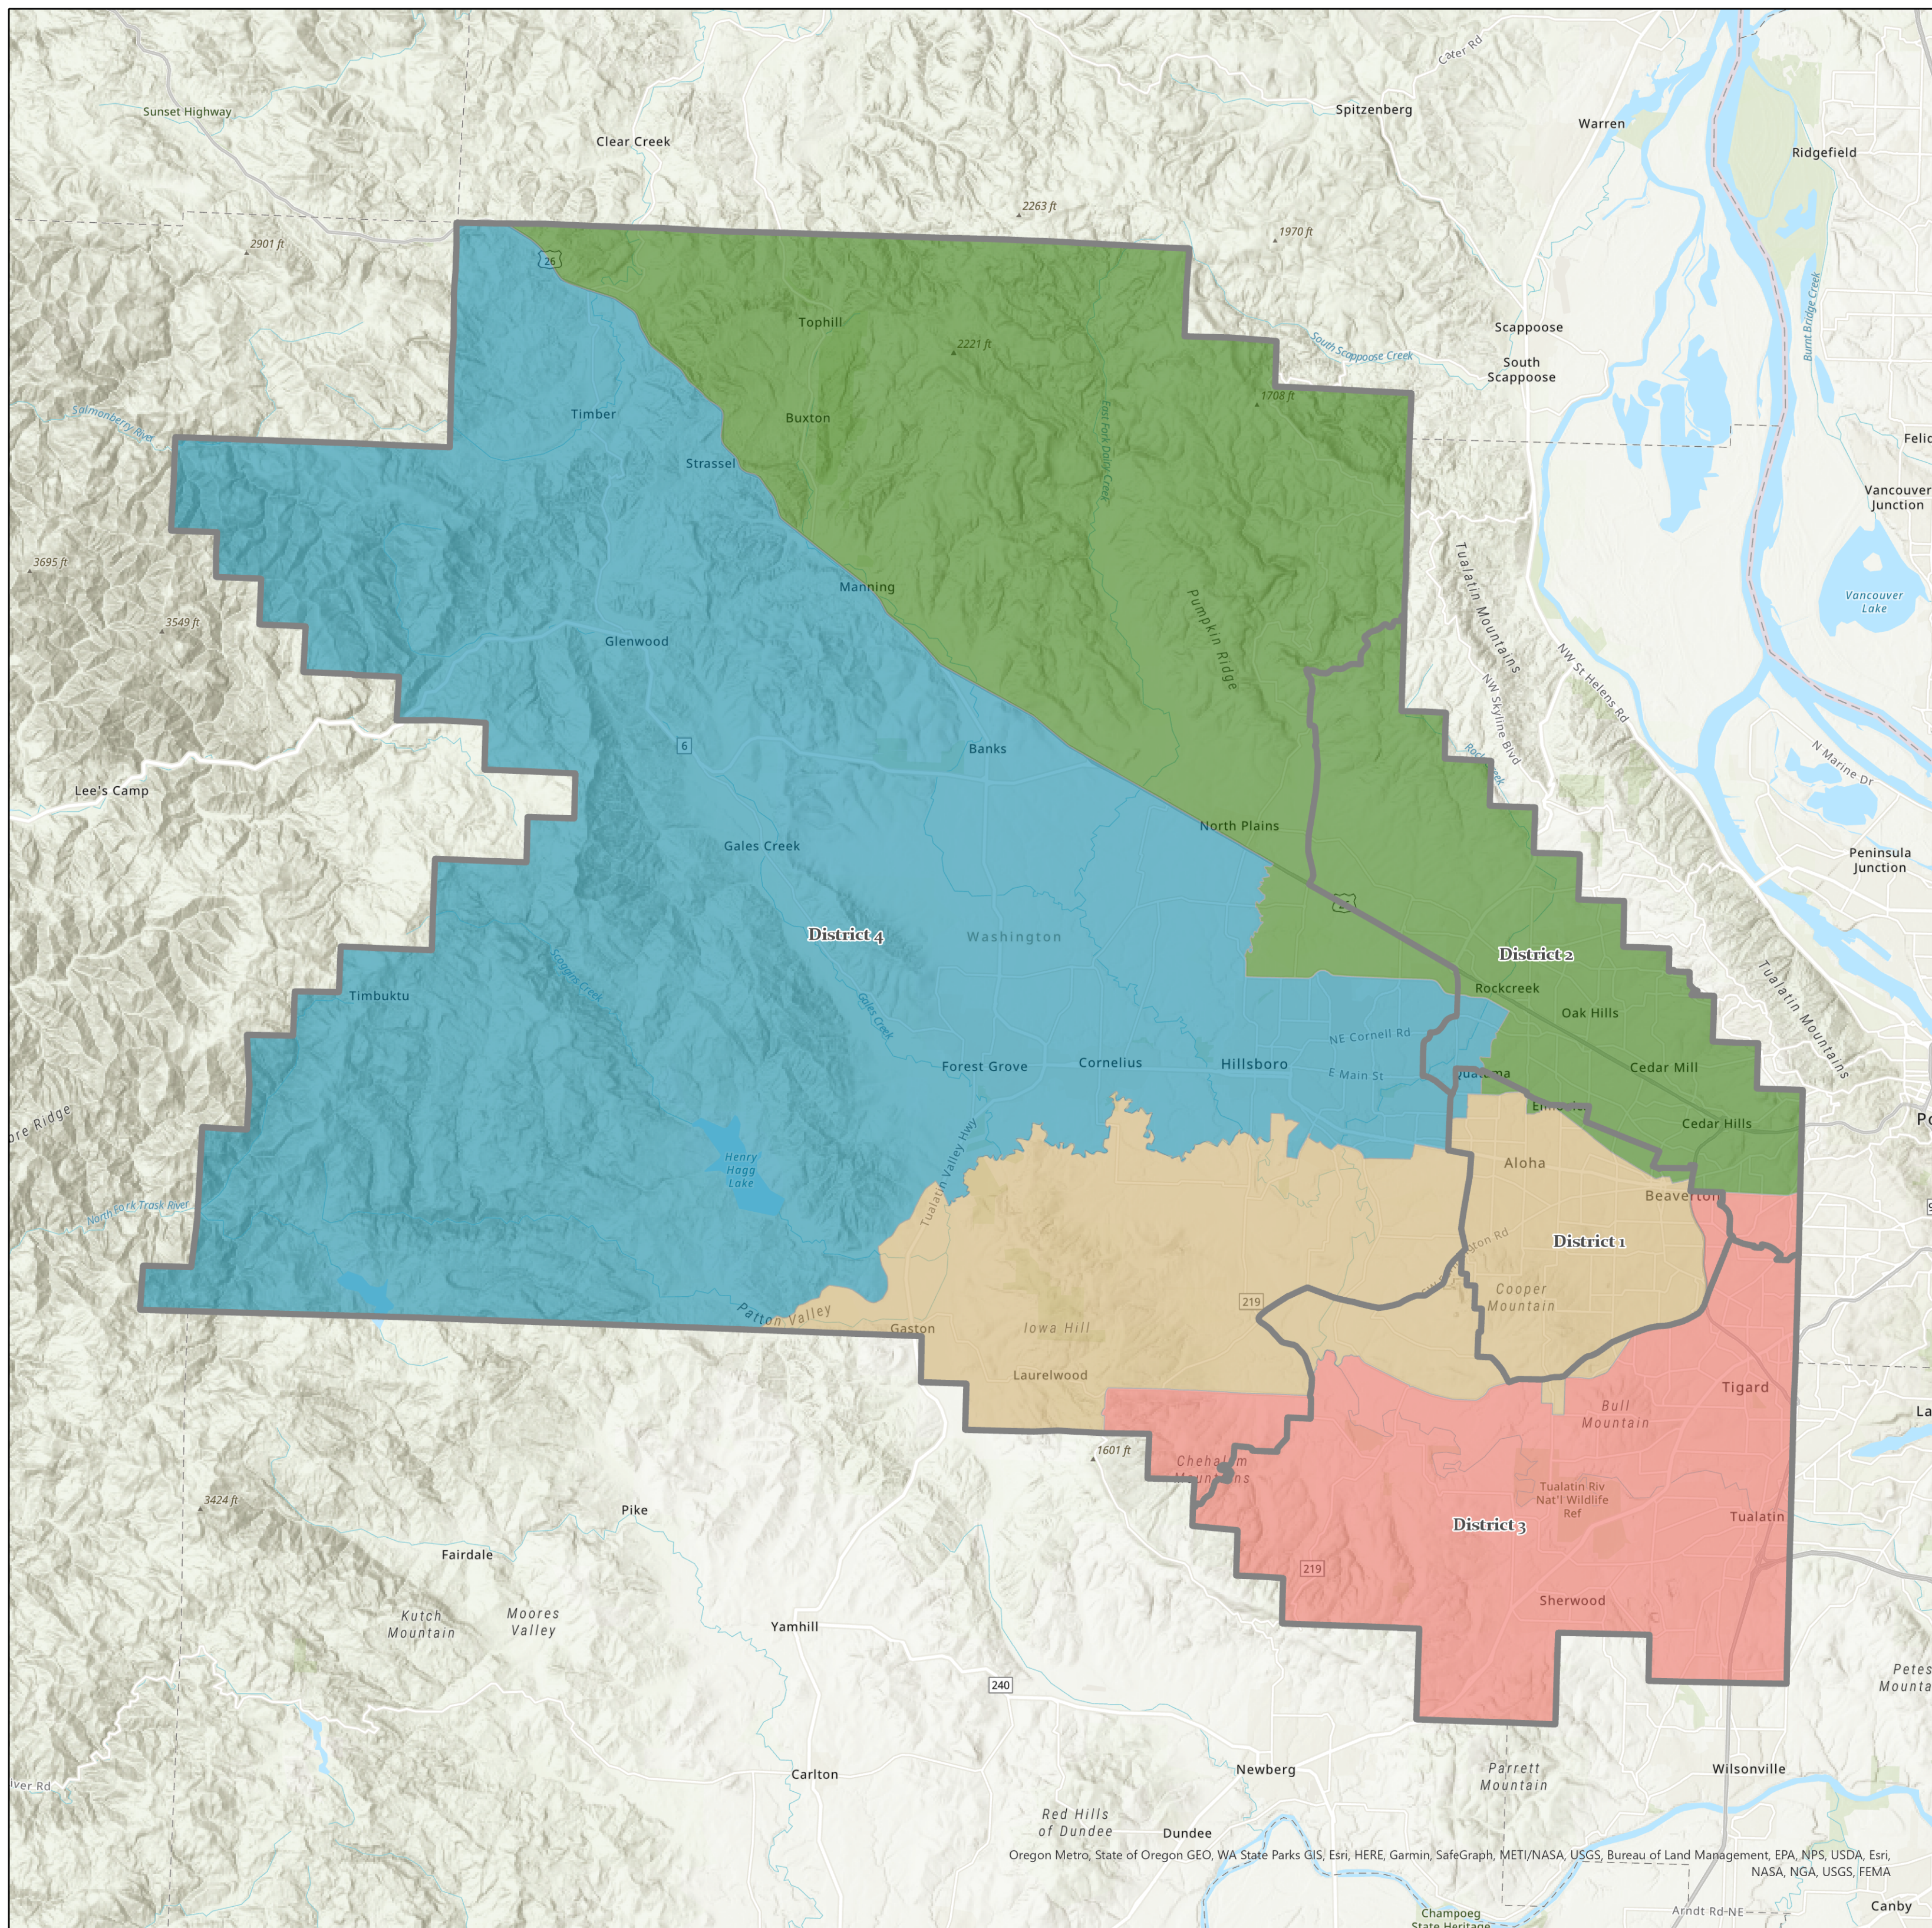

Proposed Commissioner District Plan 3

	Current District Boundary
	District 1
	District 2
	District 3
	District 4

Oregon Metro, State of Oregon GEO, WA State Parks GIS, Esri, HERE, Garmin, SafeGraph, METI/NASA, USGS, Bureau of Land Management, EPA, NPS, USDA, Esri, NASA, NGA, USGS, FEMA